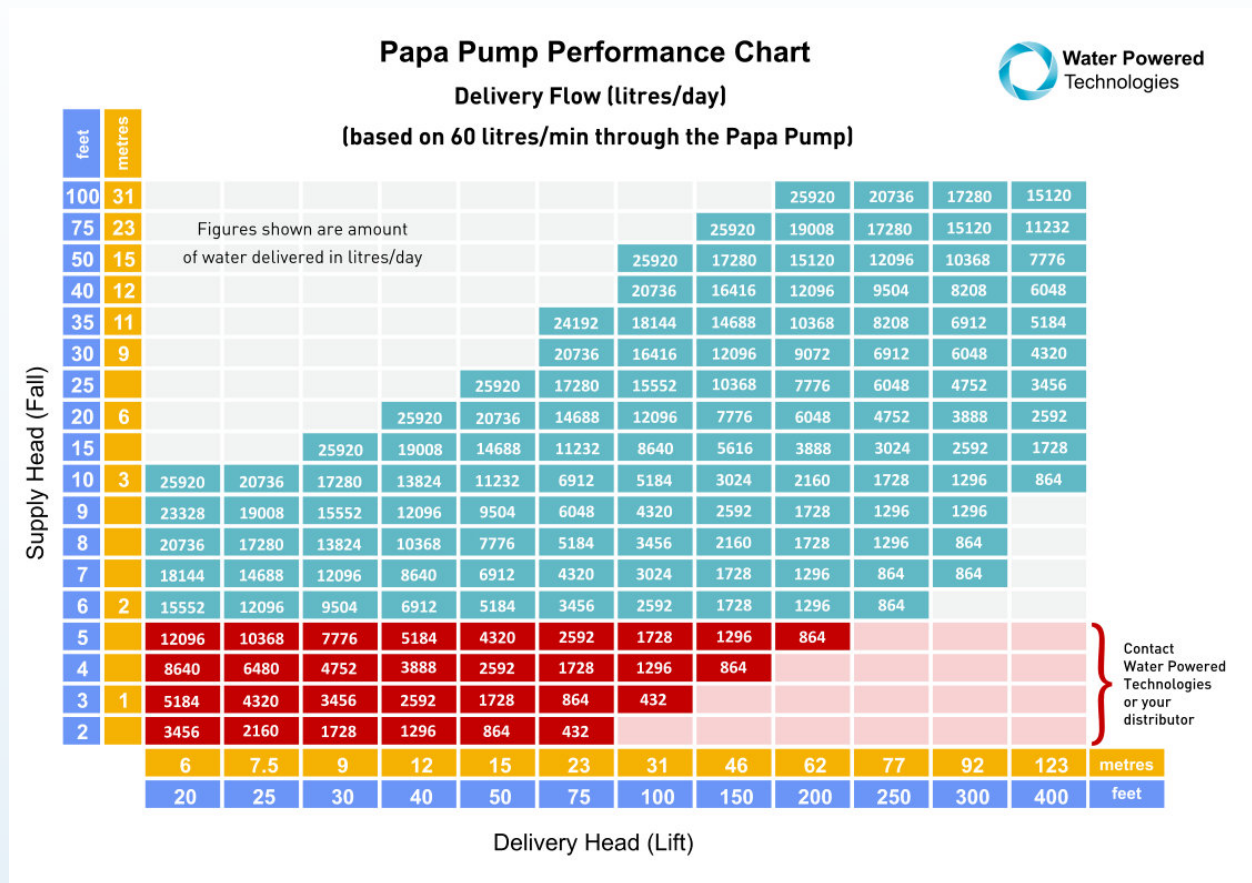

2" BSP (50 mm nb)

1" BSP

Cold water use (up to 23° C)

Requirements:

Water supply: flow 5-60 (l/min)* supply head 2m minimum

Particle size limit: < 4mm

* Note:

When the Papa pump is used with a SUREFLOW automatic flow regulation system, the flow can be negligible - the pump will automatically start and stop according to the amount of water available.

See www.waterpoweredtechnologies.com/sureflow for more details

*pump fitted with
Sureflow valve*

General:

The Papa pump is supplied with a delivery hose assembly, an 8 litre pressure vessel, a 2" BSP lever ball valve, an exhaust insert, 2 x Seradisc filters, a multi-purpose tool, a set of spare o rings and valves and a comprehensive manual. For the American market, a 1" BSPT-1" NPT and a 2" BSPT-2" NPT adaptor are also included.

Performance:

Distance pumped is dependent on delivery head and pipe friction - consult pipe manufacturer's friction chart. If more water is required, multiple pump installations can be adopted.

Maintenance: