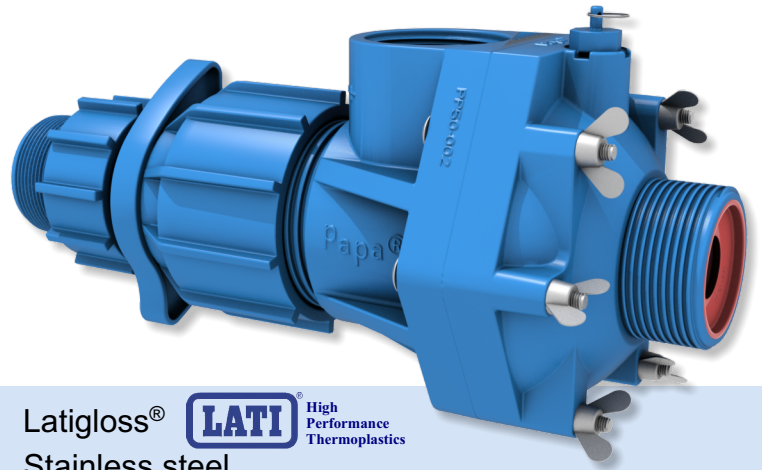

SPECIFICATIONS

Papa Pump

Pump body items:

Metal items:

Valve members:

Weight:

Length x Width x Height:

Inlet/outlet ports:

Delivery port:

WRAS approval:

Latigloss®

High
Performance
Thermoplastics

Stainless steel

EPDM

2kg

30 x 18 x 16 cm

2" BSP (50 mm nb)

1" BSP

Cold water use (up to 23° C)

Requirements:

Water supply: flow 5-60 (l/min)* supply head 2m minimum

Particle size limit: < 4mm

* Note:

When the Papa pump is used with a SUREFLOW automatic flow regulation system, the flow can be negligible - the pump will automatically start and stop according to the amount of water available.

See www.waterpoweredtechnologies.com/sureflow for more details

*pump fitted with
Sureflow valve*

General:

The Papa pump is supplied with a delivery hose assembly, an 8 litre pressure vessel, a 2" BSP lever ball valve, an exhaust insert, 2 x Seradisc filters, a multi-purpose tool, a set of spare o rings and valves and a comprehensive manual. For the American market, a 1" BSPT-1" NPT and a 2" BSPT-2" NPT adaptor are also included.