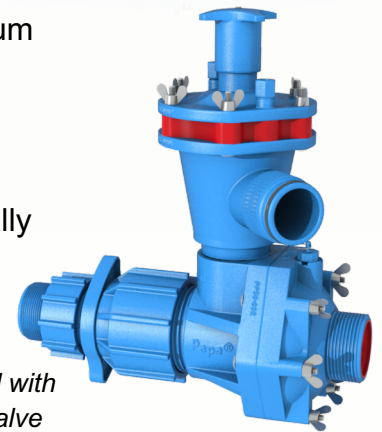

SPECIFICATIONS

Papa Pump

Pump body items:

Metal items:

Valve members:

Weight:

Length x Width x Height:

Inlet/outlet ports:

2" BSP (50 mm nb)

1" BSP

Cold water use (up to 23° C)

Requirements:

Water supply: flow 5-60 (l/min)* supply head 2m minimum

Particle size limit: < 4mm

* Note:

When the Papa pump is used with a SUREFLOW automatic flow regulation system, the flow can be negligible - the pump will automatically start and stop according to the amount of water available.

See www.waterpoweredtechnologies.com/sureflow for more details

*pump fitted with
Sureflow valve*

General:

The Papa pump is supplied with a delivery hose assembly, an 8 litre pressure vessel, a 2" BSP lever ball valve, an exhaust insert, 2 x Seradisc filters, a multi-purpose tool, a set of spare o rings and valves and a comprehensive manual. For the American market, a 1" BSPT-1" NPT and a 2" BSPT-2" NPT adaptor are also included.