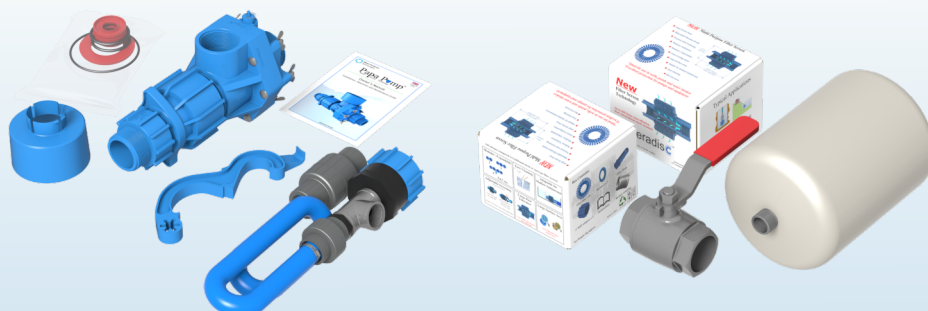

SPECIFICATIONS

Papa Pump

Pump body items:

Metal items:

Valve members:

Weight:

Length x Width x Height:

Inlet/outlet ports:

2" BSP (50 mm nb)

1" BSP

Cold water use (up to 23° C)

Requirements:

Water supply: flow 5-60 (l/min)* supply head 2m minimum

Particle size limit: < 4mm

* Note:

When the Papa pump is used with a SUREFLOW automatic flow regulation system, the flow can be negligible - the pump will automatically start and stop according to the amount of water available.

See www.waterpoweredtechnologies.com/sureflow for more details

*pump fitted with
Sureflow valve*

General:

The Papa pump is supplied with a delivery hose assembly, an 8 litre pressure vessel, a 2" BSP lever ball valve, an exhaust insert, 2 x Seradisc filters, a multi-purpose tool, a set of spare o rings and valves and a comprehensive manual. For the American market, a 1" BSPT-1" NPT and a 2" BSPT-2" NPT adaptor are also included.

Performance:

Distance pumped is dependent on delivery head and pipe friction - consult pipe manufacturer's friction chart. If more water is required, multiple pump installations can be adopted.

Maintenance: