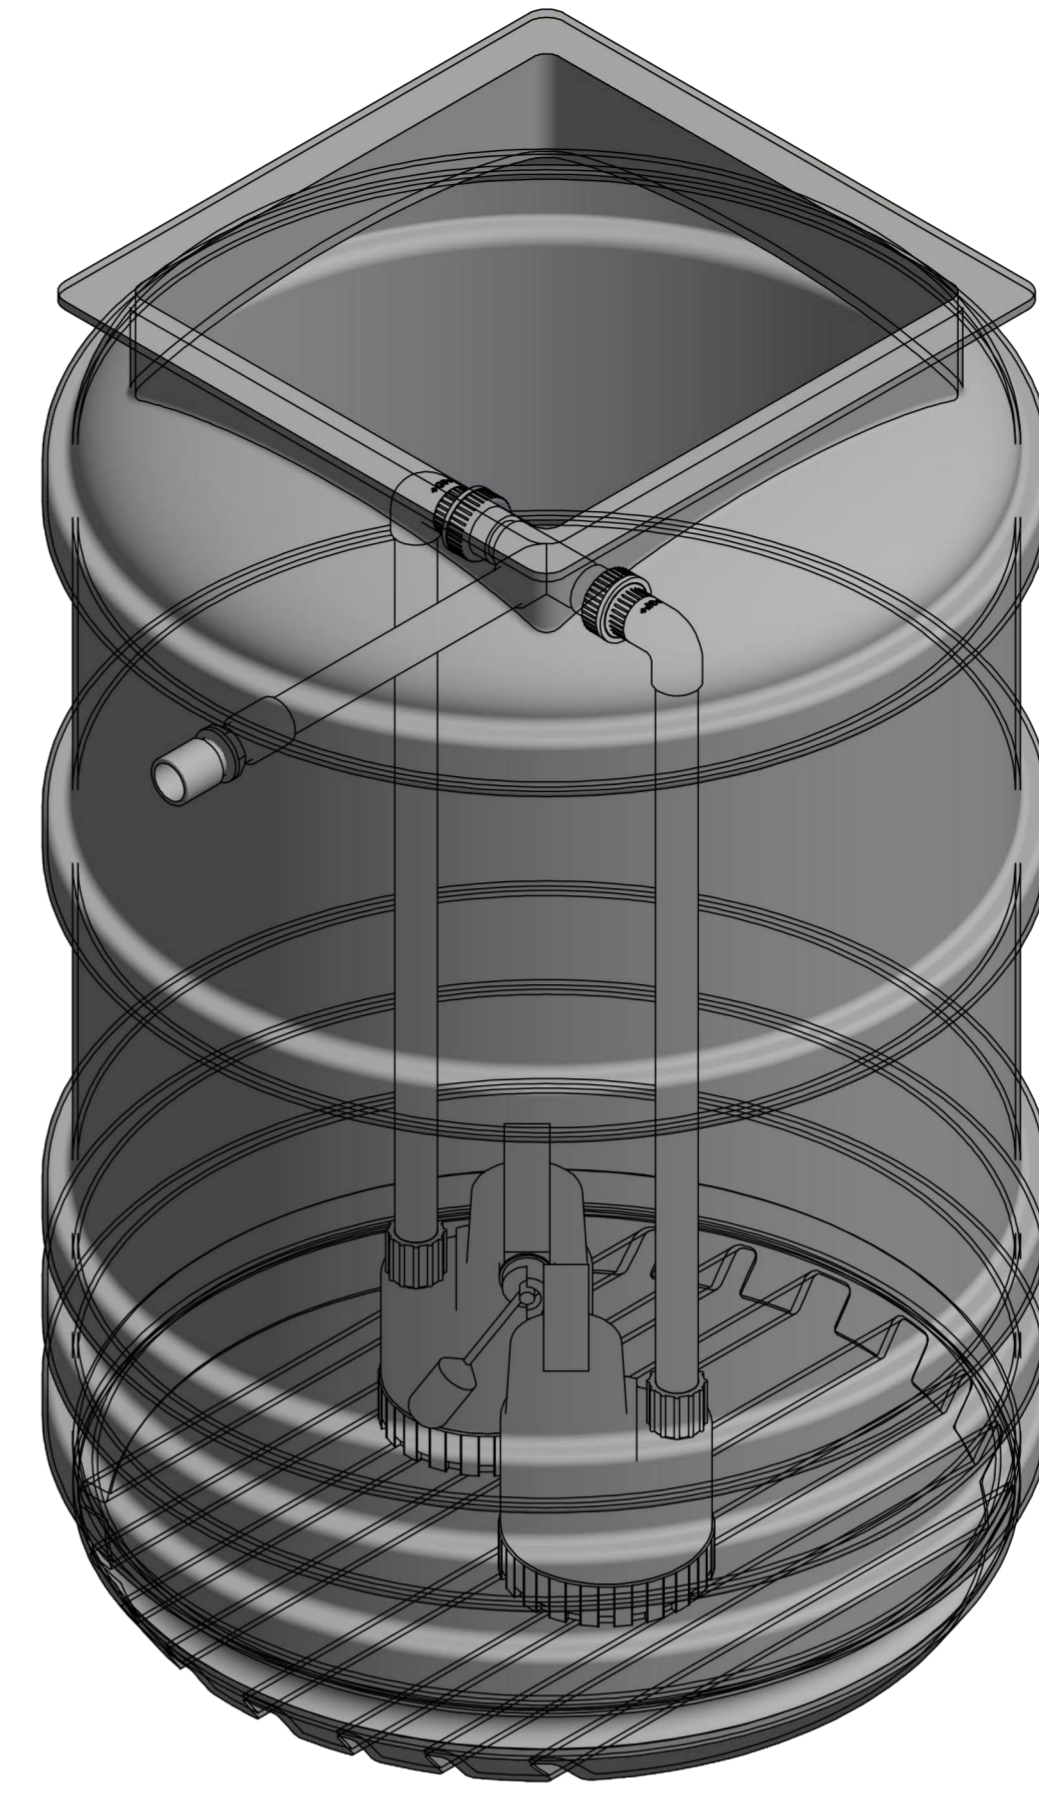

SECTION A-A
SCALE 1:7.5

Rev	Date	Description				
THIRD ANGLE PROJECTION						
THIS DRAWING IS CONFIDENTIAL AND MAY NOT BE USED, COPIED OR DISCLOSED TO ANYONE WITHOUT THE PERMISSION OF D.P. & T.						
PRODUCT CODE AQUA1200T				PRODUCT DESCRIPTION Twin AQUA TANK		
Drawn By:	R.U.	Checked By:	C.W.	Approved By:	C.W.	REV 1 SHEET 1 OF 1
Drawn Date:	10/05/2021	Checked Date:	10/05/2021	Approved Date:	10/05/2021	SIZE A3 SCALE 1:7.5