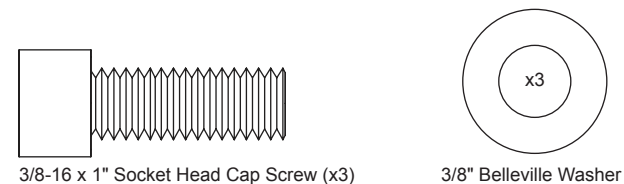

FM3210PC BBC Serpentine Pulley Kit - LWP

ALTERNATOR PULLEY

Tools Required:
3/32" Allen wrench
15/16" Socket

WATER PUMP PULLEY

Tools Required:
1/4" Allen wrench

CRANKSHAFT PULLEY

Tools Required:
5/16" Allen wrench