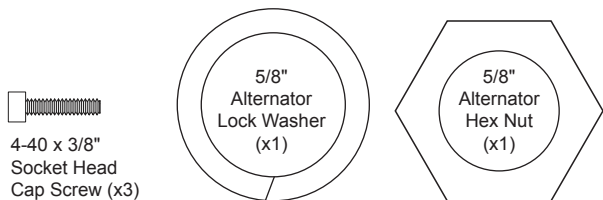

FM3210PC BBC Serpentine Pulley Kit - LWP

ALTERNATOR PULLEY

Tools Required:
3/32" Allen wrench
15/16" Socket

WATER PUMP PULLEY

Tools Required:
1/4" Allen wrench

CRANKSHAFT PULLEY

Tools Required:
5/16" Allen wrench