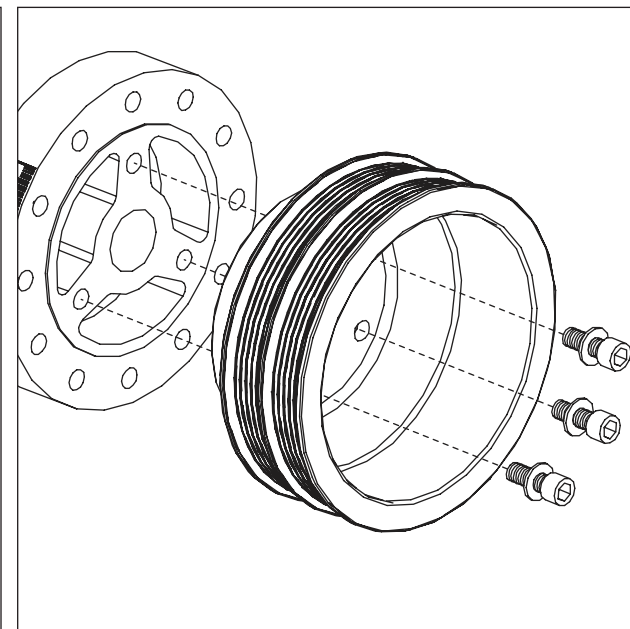

FM3210PC BBC Serpentine Pulley Kit - LWP

ALTERNATOR PULLEY

Tools Required:
3/32" Allen wrench
15/16" Socket

WATER PUMP PULLEY

Tools Required:
1/4" Allen wrench

CRANKSHAFT PULLEY

Tools Required:
5/16" Allen wrench