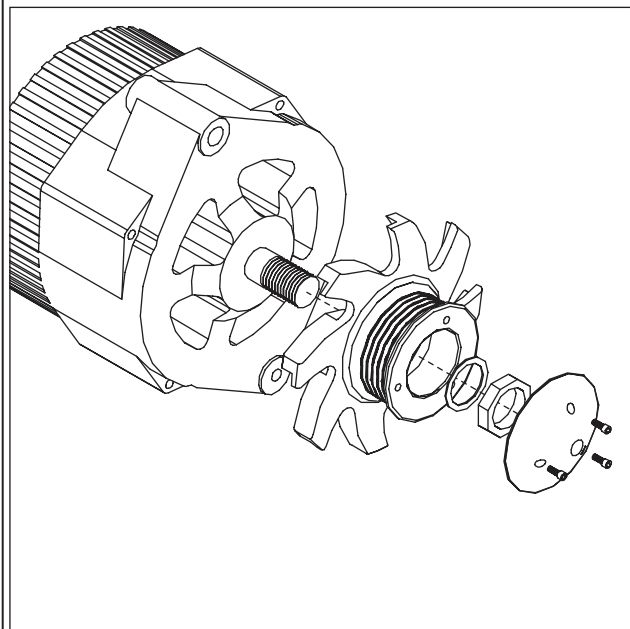

FM3210PC BBC Serpentine Pulley Kit - LWP

ALTERNATOR PULLEY

Tools Required:
3/32" Allen wrench
15/16" Socket

WATER PUMP PULLEY

Tools Required:
1/4" Allen wrench

CRANKSHAFT PULLEY

Tools Required:
5/16" Allen wrench