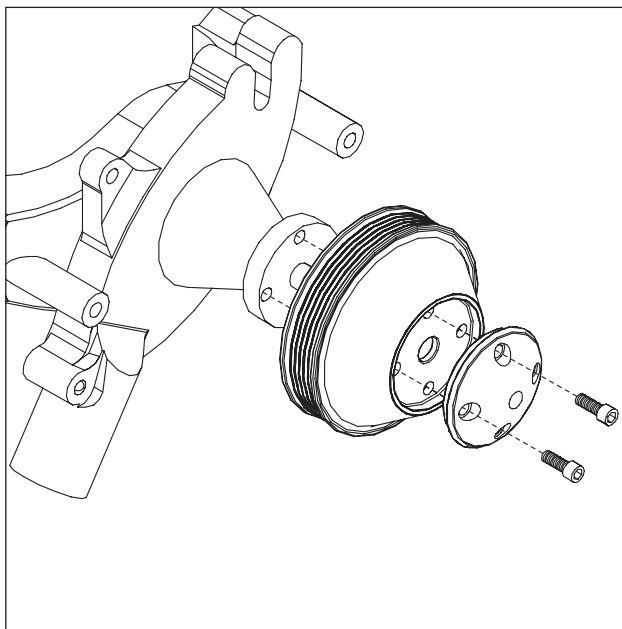

FM3210PC BBC Serpentine Pulley Kit - LWP

ALTERNATOR PULLEY

Tools Required:
3/32" Allen wrench
15/16" Socket

WATER PUMP PULLEY

Tools Required:
1/4" Allen wrench

CRANKSHAFT PULLEY

Tools Required:
5/16" Allen wrench