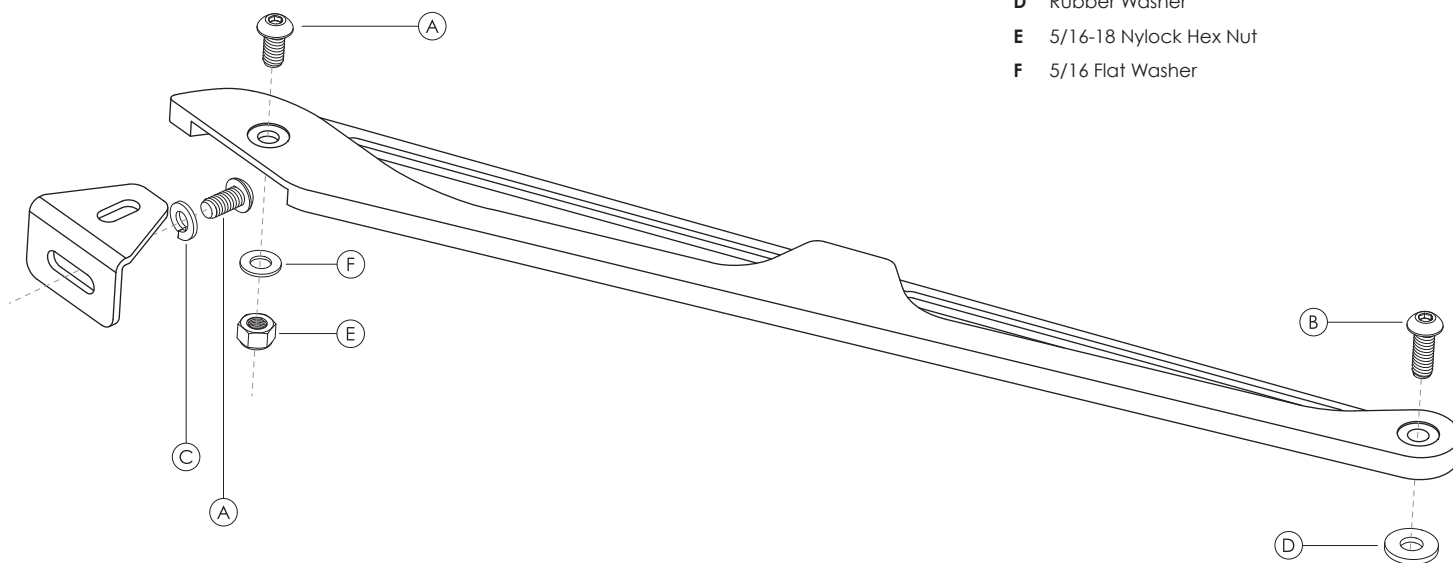

BILLET FENDER BRACE 1967-1969 CHEVY CAMARO

#872610 / #BLK872610 / #N872610

- A 5/16-18 x 5/8" Button Head Cap Screw
- B 5/16-18 x 7/8" Button Head Cap Screw
- C 5/16" Lock Washer
- D Rubber Washer
- E 5/16-18 Nylock Hex Nut
- F 5/16 Flat Washer

500 Shawmut Avenue • La Grange, Illinois 60526 • ph 708-588-0505 • www.billetspecialties.com

08/11

BILLET FENDER BRACE 1967-1969 CHEVY CAMARO

#872610 / #BLK872610 / #N872610

- A 5/16-18 x 5/8" Button Head Cap Screw
- B 5/16-18 x 7/8" Button Head Cap Screw
- C 5/16" Lock Washer
- D Rubber Washer
- E 5/16-18 Nylock Hex Nut
- F 5/16 Flat Washer