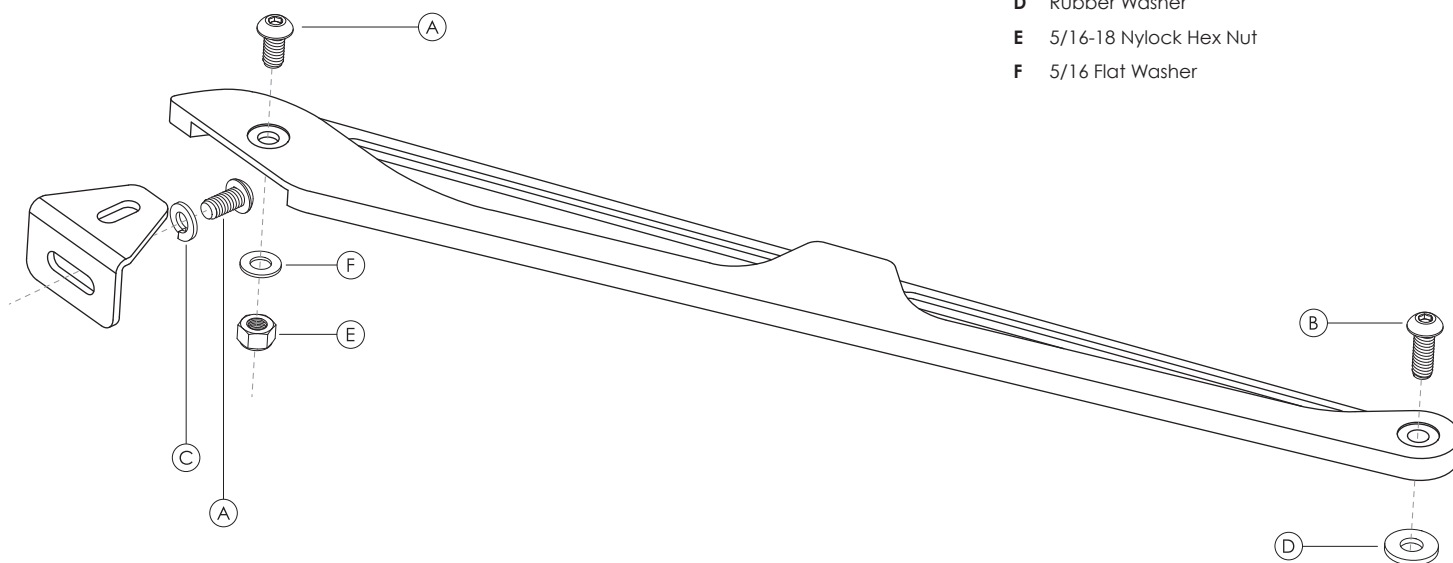

BILLET FENDER BRACE 1967-1969 CHEVY CAMARO

#872610 / #BLK872610 / #N872610

- A 5/16-18 x 5/8" Button Head Cap Screw
- B 5/16-18 x 7/8" Button Head Cap Screw
- C 5/16" Lock Washer
- D Rubber Washer
- E 5/16-18 Nylock Hex Nut
- F 5/16 Flat Washer

500 Shawmut Avenue • La Grange, Illinois 60526 • ph 708-588-0505 • www.billetspecialties.com

08/11

BILLET FENDER BRACE 1967-1969 CHEVY CAMARO

#872610 / #BLK872610 / #N872610

- A 5/16-18 x 5/8" Button Head Cap Screw
- B 5/16-18 x 7/8" Button Head Cap Screw
- C 5/16" Lock Washer
- D Rubber Washer
- E 5/16-18 Nylock Hex Nut
- F 5/16 Flat Washer