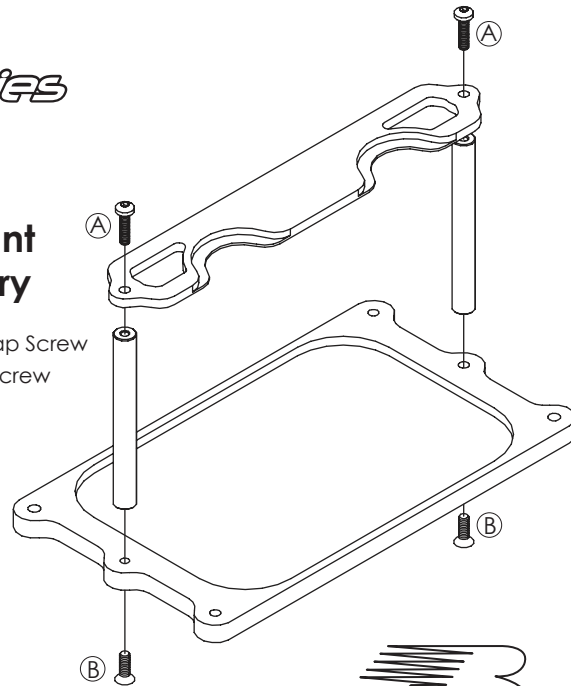

### Billet Battery Mount For Optima Battery

- A. 1/4-20 x 3/4" Button Head Cap Screw
- B. 1/4-20 x 1" Flat Socket Head Screw

Billet Specialties, Inc.  
500 Shawmut Avenue  
La Grange, Illinois 60526  
Ph. 800.245.5382  
www.billetspecialties.com