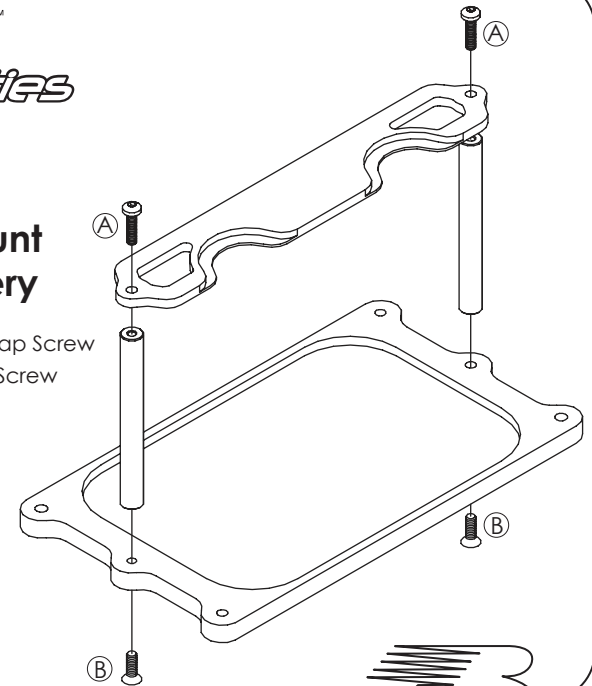

### Billet Battery Mount For Optima Battery

- A. 1/4-20 x 3/4" Button Head Cap Screw
- B. 1/4-20 x 1" Flat Socket Head Screw

Billet Specialties, Inc.  
500 Shawmut Avenue  
La Grange, Illinois 60526  
Ph. 800.245.5382  
www.billetspecialties.com