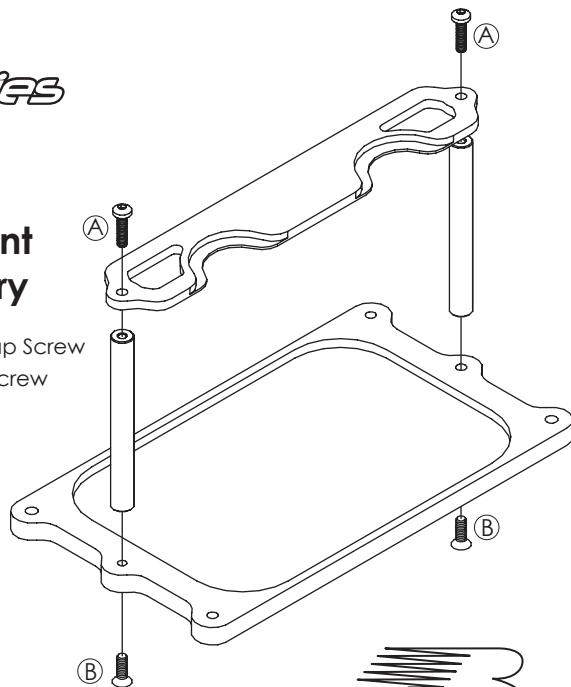

### Billet Battery Mount For Optima Battery

- A. 1/4-20 x 3/4" Button Head Cap Screw
- B. 1/4-20 x 1" Flat Socket Head Screw

Billet Specialties, Inc.  
500 Shawmut Avenue  
La Grange, Illinois 60526  
Ph. 800.245.5382  
www.billetspecialties.com