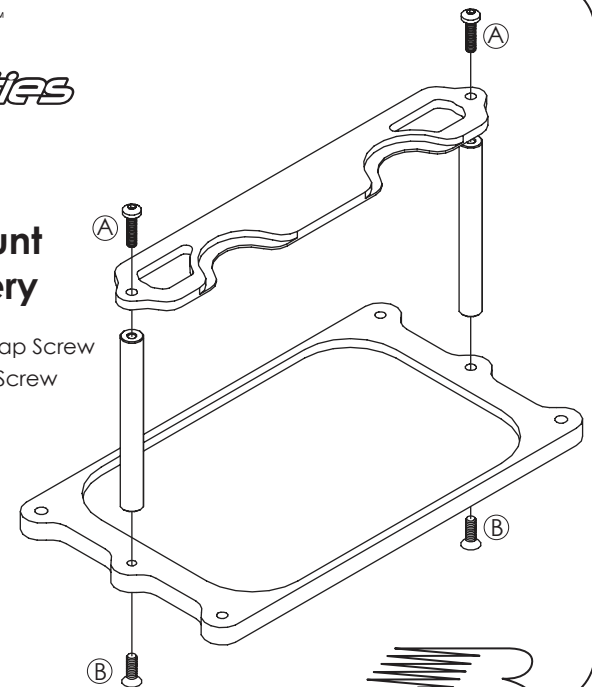

### Billet Battery Mount For Optima Battery

- A. 1/4-20 x 3/4" Button Head Cap Screw
- B. 1/4-20 x 1" Flat Socket Head Screw

Billet Specialties, Inc.  
500 Shawmut Avenue  
La Grange, Illinois 60526  
Ph. 800.245.5382  
www.billetspecialties.com