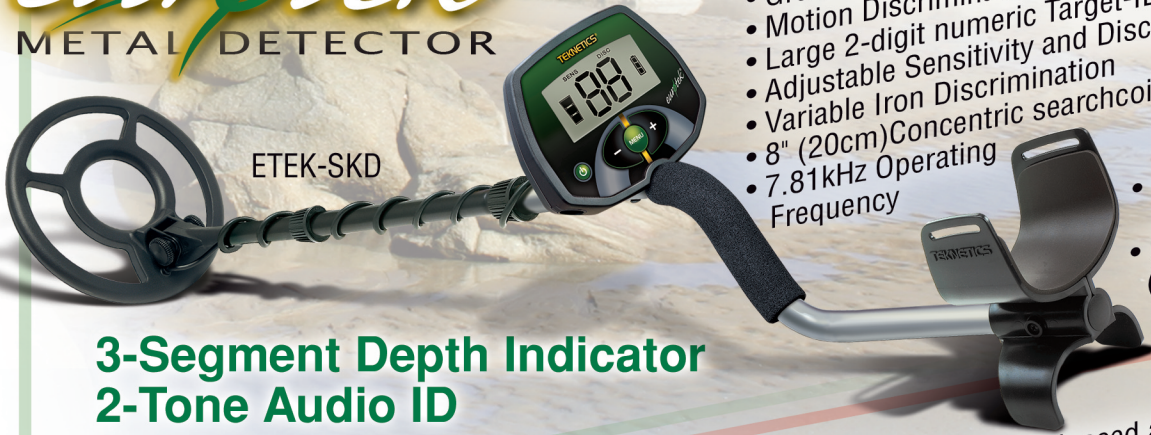

Introducing two great new detectors, the Eurotek® and the Eurotek® Pro!

Designed specifically for European hunting conditions

eurotek
METAL DETECTOR

3-Segment Depth Indicator
2-Tone Audio ID

- Turn-On-And-Go, 3-button operation
- Lightning-fast recovery speed
- Great target separation; excels in iron-infested sites
- Motion Discrimination Mode
- Large 2-digit numeric Target-ID numbers, from 1-99
- Adjustable Sensitivity and Discrimination
- Variable Iron Discrimination
- 8" (20cm) Concentric searchcoil
- 7.81kHz Operating Frequency

- Locking stem collars
- Uses one 9V battery (not included)

eurotek PRO
METAL DETECTOR

5-Segment Depth Indicator
3-Tone Audio ID

- Turn-On-And-Go, well balanced and lightweight
- Lightning-fast recovery speed
- Great target separation; excels in iron-infested sites
- Motion Discrimination Mode
- PinPoint Mode with Depth Indicator (CM or IN)
- Variable Tone Breakpoint
- Large 2-digit numeric Target-ID numbers, from 1-99
- Adjustable Sensitivity, Discrimination and Volume
- Iron target indicator
- Variable Iron Discrimination
- FeTone®, Adjustable Iron Audio
- 8" (20cm) Concentric searchcoil
- Locking stem collars

- 7.81kHz Operating Frequency
- Uses one 9V battery (not included)

Also available
The Eurotek PRO with an 11" DD coil for better depth, greater coverage and improved operation in mineralized soil

ETEKPRO11DD-SKD

MORE AVAILABLE COILS TO ENHANCE YOUR HUNTING EXPERIENCE

5" (13cm) DD Round, closed
Great for trashy sites

10" (25cm) DD Elliptical, closed
Great depth and separation

10" (25cm) Concentric Elliptical, open
Added depth for coins/relics