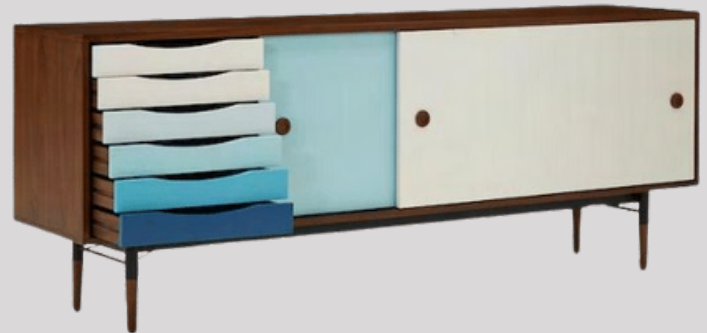

RECLINERS 69

COFFEE TABLES  
&  
TV UNITS

RANZA SIDE TABLE

SIDE TABLE

---

OPEN UP COFFEE TABLE

KIRA - TV UNIT

KIRA - TV UNIT