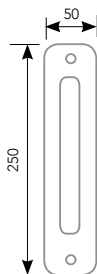

Acabados

Inoxidable
Níquel satinado
Níquel combinado

Finish

Stainless steel
Satin nickel
Combined nickel

Finition

Acier inoxydable
Nickel satiné
Nickel mixte