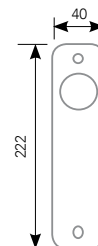

TI-008

Acabados

Inoxidable
Níquel satinado
Níquel combinado

Finish

Stainless steel
Satin nickel
Combined nickel

Finition

Acier inoxydable
Nickel satiné
Nickel mixte