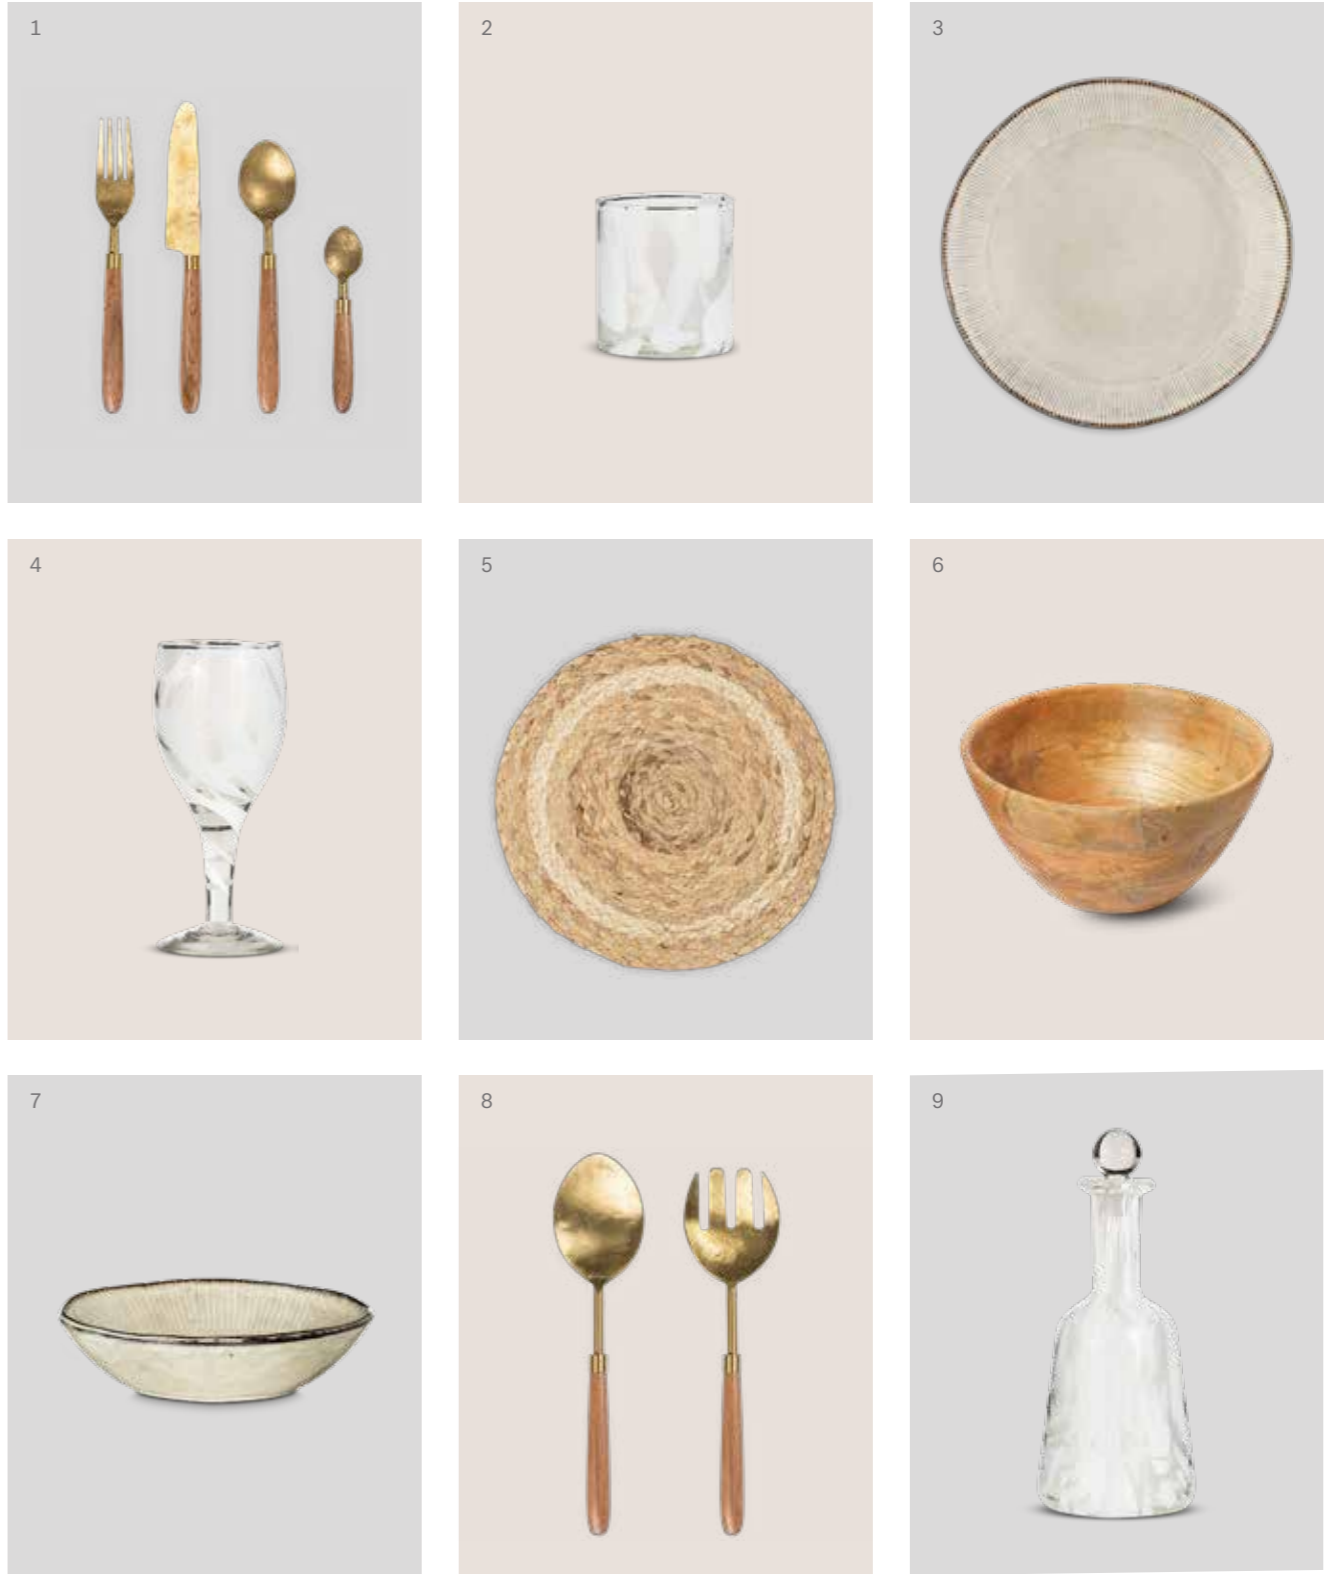

Traditional glassmakers create the striking pattern of our new Lohara glass collection by hand blowing clear and white **recycled glass** together to create a unique pattern. This traditional technique means no two pieces are the same.

Pg 72

Pg 54