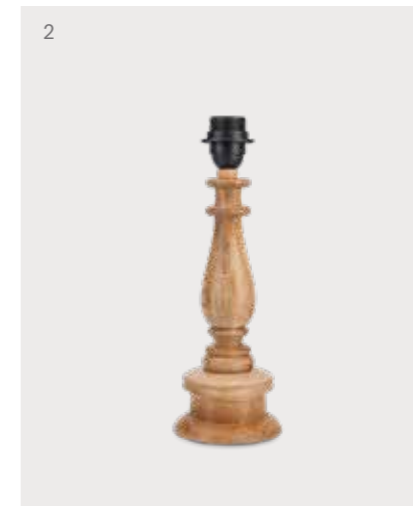

1. Beru Rattan Lampshade Natural | Rattan | **BL4001** | Small 47 x 39cm (dia)
2. Otoro Recycled Glass Pendant Clear | Glass | **OP1401** | Small Oval 30 x 20.5cm (dia)
3. Kiara Organic Shape Ceramic Pendant Light Antique Brass | Ceramic | **KL3301** | 18.7 x 30cm (dia) 4. Noko Wicker Conical Pendant Natural | Wicker | **NP0802** | Medium 47 x 40cm (dia) 5. **NEW** Neela Mango Wood Pendant Natural | Mango Wood | **NE0701** | 58.5 x 46cm (dia) 6. Otoro Recycled Glass Pendant Clear | Glass | **OP1501** | Small Round 21 x 31cm (dia)

1. NEW Chameli Mango Wood Table Lamp Natural | Mango Wood | CH0401 | 45 x 12cm (dia)
 2. NEW Neela Mango Wood Lampshade Natural | Mango Wood | NE0801 | Small 22.8 x 39.5cm (dia)

Pg 62

1. Noko Wicker Conical Pendant Natural | Wicker | NP0802 | Medium 47 x 40cm (dia) 2. Usha Mango Wood Lamp Natural | Mango Wood | UL0201 | 35 x 12cm (dia) 3. Chakai Mango Wood Wall Lamp Natural & Antique Brass | Mango Wood | CL0701 | 28 x 25 x 35cm 4. Avisa Mango Wood Bedside Table Lamp Natural | Mango Wood | AL4201 | 39 x 15.5cm (dia) 5. NEW Neela Mango Wood Pendant Natural | Mango Wood | NE0701 | 58.5 x 46cm (dia) 6. Noko Wicker Dome Pendant Natural | Wicker | NP3701 | 60 x 51cm (dia) 7. Kankad Mango Wood Table Lamp Dark Stain | Mango Wood | KL3101 | 30.5 x 18.5cm (dia) 8. Darma Wicker Lamp Natural | DL5401 | 40 x 16cm (dia) 9. Manua Wood Table Lamp Dark Stain | Wood | ML0701 | Small 35 x 12cm (dia) | ML0601 | Large 50 x 13.5cm (dia)