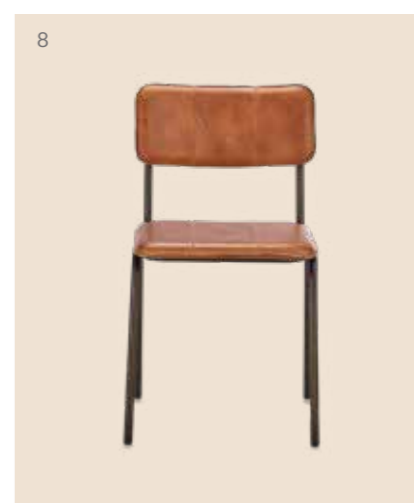

1. Harsha Leather Dining Chair Aged Tan | Leather | **HC1601** | 85 x 45 x 53cm   2. Lohanda Acacia & Munja Grass Dining Chair Charcoal & Natural | Acacia | **LC1301** | 91 x 49 x 57cm   3. Anbu Acacia Upholstered Dining Chair Washed Walnut | Acacia Wood | **AC1801** | 76 x 57 x 56cm   4. Ukari Dining Chair Rich Green | Leather | **UC1201** | 78 x 46 x 52cm   5. **NEW** Vinay Woven Dining Chair Natural | Mango Wood | **VI0401** | 86 x 53 x 58cm   6. Ukari Dining Chair Chocolate Brown | Leather | **UC1301** | 78 x 46 x 52cm   7. Iswa Leather & Cane Dining Chair Tan | Iron | **IC4601** | 84 x 44 x 48.5cm   8. Ukari Dining Chair Aged Tan | Leather | **UC1001** | 78 x 46 x 52cm   9. **NEW** Anbu Acacia Dining Chair Washed Walnut | Acacia Wood | **AC1501** | 76 x 57 x 56cm