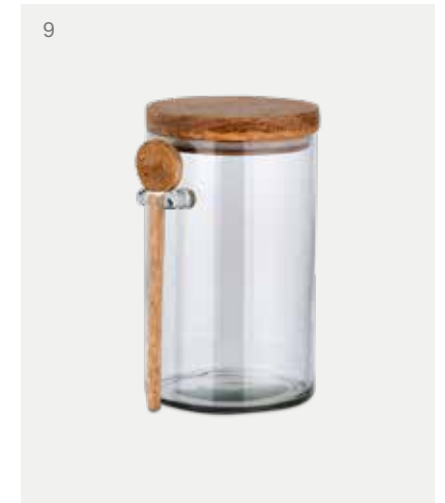

1. NEW Imsa Book Stand Natural | Mango Wood | IB6301 | 27.5 x 28 x 21cm
2. Izaan Spice Jar – Set of 3 Clear | Glass | IJ0301 | 9 x 6.5cm (dia)
3. NEW Mane Measuring Spoons Brushed Gold | Stainless Steel | MM3801 | 12 x 4.5cm
4. NEW Giti Handled Basket Natural | Water Hyacinth | GB0701 | 12 x 30cm (dia)
5. Mannu Cotton and Hemp Wall Hung Basket Natural & Black | Jute | MA0701 | Small 10 x 10 x 12cm | MA0702 | Large 15 x 15 x 15cm
6. NEW Kochi Iron & Mango Wood Baskets – Set of 2 Brown | Iron | KO0301 | 17 x 29 x 40cm
7. Deeka Storage Jar Clear | Glass | DJ0501 | Small 20 x 20cm (dia) | DJ0502 | Large 23.5 x 21cm (dia)
8. Kitto Storage Jar Clear | Glass | KJ0901 | Small 19 x 13cm (dia) | KJ0902 | Large 25 x 13cm (dia)
9. Kossi Storage Jar Clear | Glass | KJ0601 | Small 16.5 x 11cm (dia) | KJ0602 | Large 22 x 12.5cm (dia)