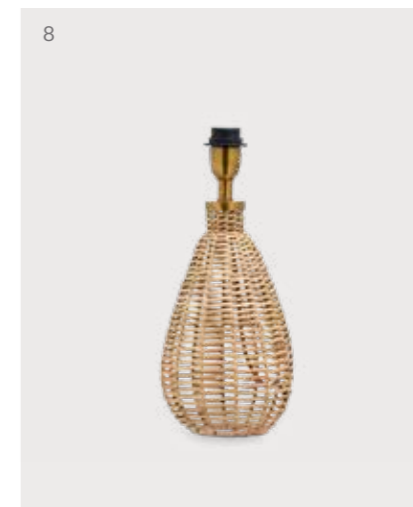

1. Beru Rattan Lampshade Natural | Rattan | **BL4001** | Small 47 x 39cm (dia)
2. Otoro Recycled Glass Pendant Clear | Glass | **OP1401** | Small Oval 30 x 20.5cm (dia)
3. Kiara Organic Shape Ceramic Pendant Light Antique Brass | Ceramic | **KL3301** | 18.7 x 30cm (dia) 4. Noko Wicker Conical Pendant Natural | Wicker | **NP0802** | Medium 47 x 40cm (dia) 5. **NEW** Neela Mango Wood Pendant Natural | Mango Wood | **NE0701** | 58.5 x 46cm (dia) 6. Otoro Recycled Glass Pendant Clear | Glass | **OP1501** | Small Round 21 x 31cm (dia)

1. NEW Chameli Mango Wood Table Lamp Natural | Mango Wood | CH0401 | 45 x 12cm (dia)
 2. NEW Neela Mango Wood Lampshade Natural | Mango Wood | NE0801 | Small 22.8 x 39.5cm (dia)

Pg 62

1. Noko Wicker Conical Pendant Natural | Wicker | NP0802 | Medium 47 x 40cm (dia) 2. Usha Mango Wood Lamp Natural | Mango Wood | UL0201 | 35 x 12cm (dia) 3. Chakai Mango Wood Wall Lamp Natural & Antique Brass | Mango Wood | CL0701 | 28 x 25 x 35cm 4. Avisa Mango Wood Bedside Table Lamp Natural | Mango Wood | AL4201 | 39 x 15.5cm (dia) 5. NEW Neela Mango Wood Pendant Natural | Mango Wood | NE0701 | 58.5 x 46cm (dia) 6. Noko Wicker Dome Pendant Natural | Wicker | NP3701 | 60 x 51cm (dia) 7. Kankad Mango Wood Table Lamp Dark Stain | Mango Wood | KL3101 | 30.5 x 18.5cm (dia) 8. Darma Wicker Lamp Natural | DL5401 | 40 x 16cm (dia) 9. Manua Wood Table Lamp Dark Stain | Wood | ML0701 | Small 35 x 12cm (dia) | ML0601 | Large 50 x 13.5cm (dia)