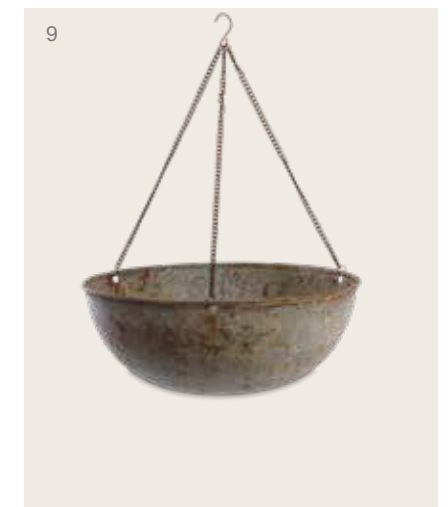

1. NEW Deev Slatted Wooden Sofa Natural | Acacia | DE0201 | 79 x 122 x 68cm 2. NEW Deev Slatted Wooden Armchair Natural | Acacia | DE0301 | 79 x 63 x 67 3. NEW Deev Slatted Wooden Coffee Table Natural | Acacia | DE0401 | 33 x 100 x 55 4. Affiti Clay Pot Antique Grey | Clay | AP1002 | Large 66 x 46cm (dia) 5. Chandani Tumbler - Set of 4 Clear | Glass | CT0401 | 13 x 7.5cm (dia) 6. Mahika Tray Black | Aluminium | MT4802 | Large 2 x 54.5cm (dia) 7. Yashmi Cushion Cover Natural & Dark Blue | Jute | YC1001 | 40 x 60cm 8. Zadié Etched Ceramic Planter Grey | Ceramic | ZP0801 | 16.5 x 13.5cm (dia) 9. Reclaimed Iron Kadai with Grill Iron | Iron | IK0601 | Medium 60 x 70cm (dia)

1. Abari Tapered Planter Grey | Zinc | AT4702 | Medium 40 x 50 x 40cm | AT4703 | Large 45 x 60 x 45cm 2. Affiti Clay Pot Antique Grey | Clay | JAP1002 | Large 66 x 46cm (dia) 3. Abari Caged Hanging Planter Grey | Zinc | AP5801 | Small 43 x 28cm (dia) | AP5802 | Large 54 x 32cm (dia) 4. Narlu Wide Standing Planter Aged Zinc | Zinc | NP3901 | 60 x 70 x 19.5cm 5. NEW Akasa Trough Planter Zinc | Iron | AK0901 | Small 62 x 34 x 32cm | AK0902 | Large 30 x 60.5 x 30cm 6. Zadié Etched Ceramic Planters - Set of 2 Grey | Ceramic | ZP0701 | Small 25.5 x 20.5cm (dia) & Large 35 x 27cm (dia) 7. Affiti Clay Planter Antique Grey | Clay | AP1001 | Small 49 x 33cm (dia) | AP1102 | Medium 30x 40cm (dia) | AP1103 | Large 40 x 50cm (dia) 8. Abari Planter Stand Grey | Zinc | AS6801 | 68 x 47 x 13cm 9. Abari Round Hanging Planter Grey | Zinc | AP5402 | Small 15 x 32cm (dia) | AP5402 | Large 16 x 39.5cm (dia)