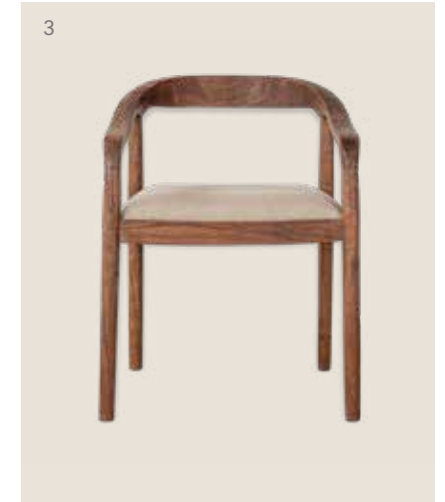

1. Harsha Leather Dining Chair Aged Tan | Leather | **HC1601** | 85 x 45 x 53cm   2. Lohanda Acacia & Munja Grass Dining Chair Charcoal & Natural | Acacia | **LC1301** | 91 x 49 x 57cm   3. Anbu Acacia Upholstered Dining Chair Washed Walnut | Acacia Wood | **AC1801** | 76 x 57 x 56cm   4. Ukari Dining Chair Rich Green | Leather | **UC1201** | 78 x 46 x 52cm   5. **NEW** Vinay Woven Dining Chair Natural | Mango Wood | **VI0401** | 86 x 53 x 58cm   6. Ukari Dining Chair Chocolate Brown | Leather | **UC1301** | 78 x 46 x 52cm   7. Iswa Leather & Cane Dining Chair Tan | Iron | **IC4601** | 84 x 44 x 48.5cm   8. Ukari Dining Chair Aged Tan | Leather | **UC1001** | 78 x 46 x 52cm   9. **NEW** Anbu Acacia Dining Chair Washed Walnut | Acacia Wood | **AC1501** | 76 x 57 x 56cm