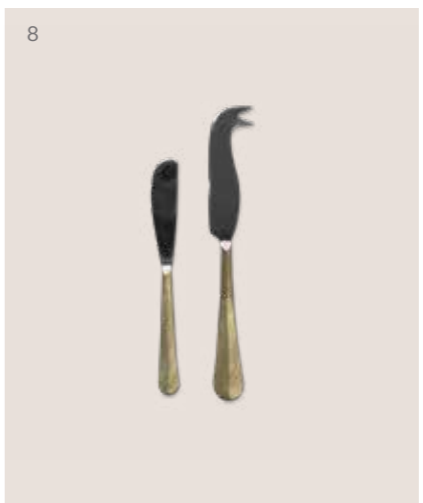

The beauty of handmade

For centuries, tea has been a source of comfort, a calming ritual woven into the fabric of the day. Press pause and take in the tranquillity of your surroundings whilst cradling one of our tactile hand painted teacups; feel the shape of the piece, the brush marks left by the maker and connect with the beauty of handmade.

1. **NEW** Indigo Drop Egg Cups – Set of 2 Cream & Indigo | Ceramic | **IE0301** | 5.2 x 5.2cm (dia) 2. **NEW** Inkollu Toast Rack Aged Brass | Iron | **IT2201** | 10.5 x 16 x 10cm 3. Indigo Drop Cup & Saucer Cream & Indigo | Ceramic | **IC0501** | 7 x 14cm (dia)
4. **NEW** Malia Cup & Saucer Cream | Stoneware | **MS5801** | 8.7 x 11cm (dia) 5. **NEW** Indigo Drop Teapot Cream & Indigo | Ceramic | **IT2301** | 10.8 x 20 x 11.7cm 6. Ama Cup & Saucer Splatter | Ceramic | **AS7001** | 5.5 x 9cm (dia) 7. Pawi Mango Wood Tray Round Natural | Mango Wood | **PT3301** | 5 x 46cm (dia) 8. Osko Cheese & Butter Knife Set – Set of 2 Brushed Gold | Stainless Steel | **OS0302** | 17 x 21cm 9. **NEW** Indigo Drop Butter Dish Cream & Indigo | Ceramic | **IB6401** | 11.5 x 17 x 13cm (dia)