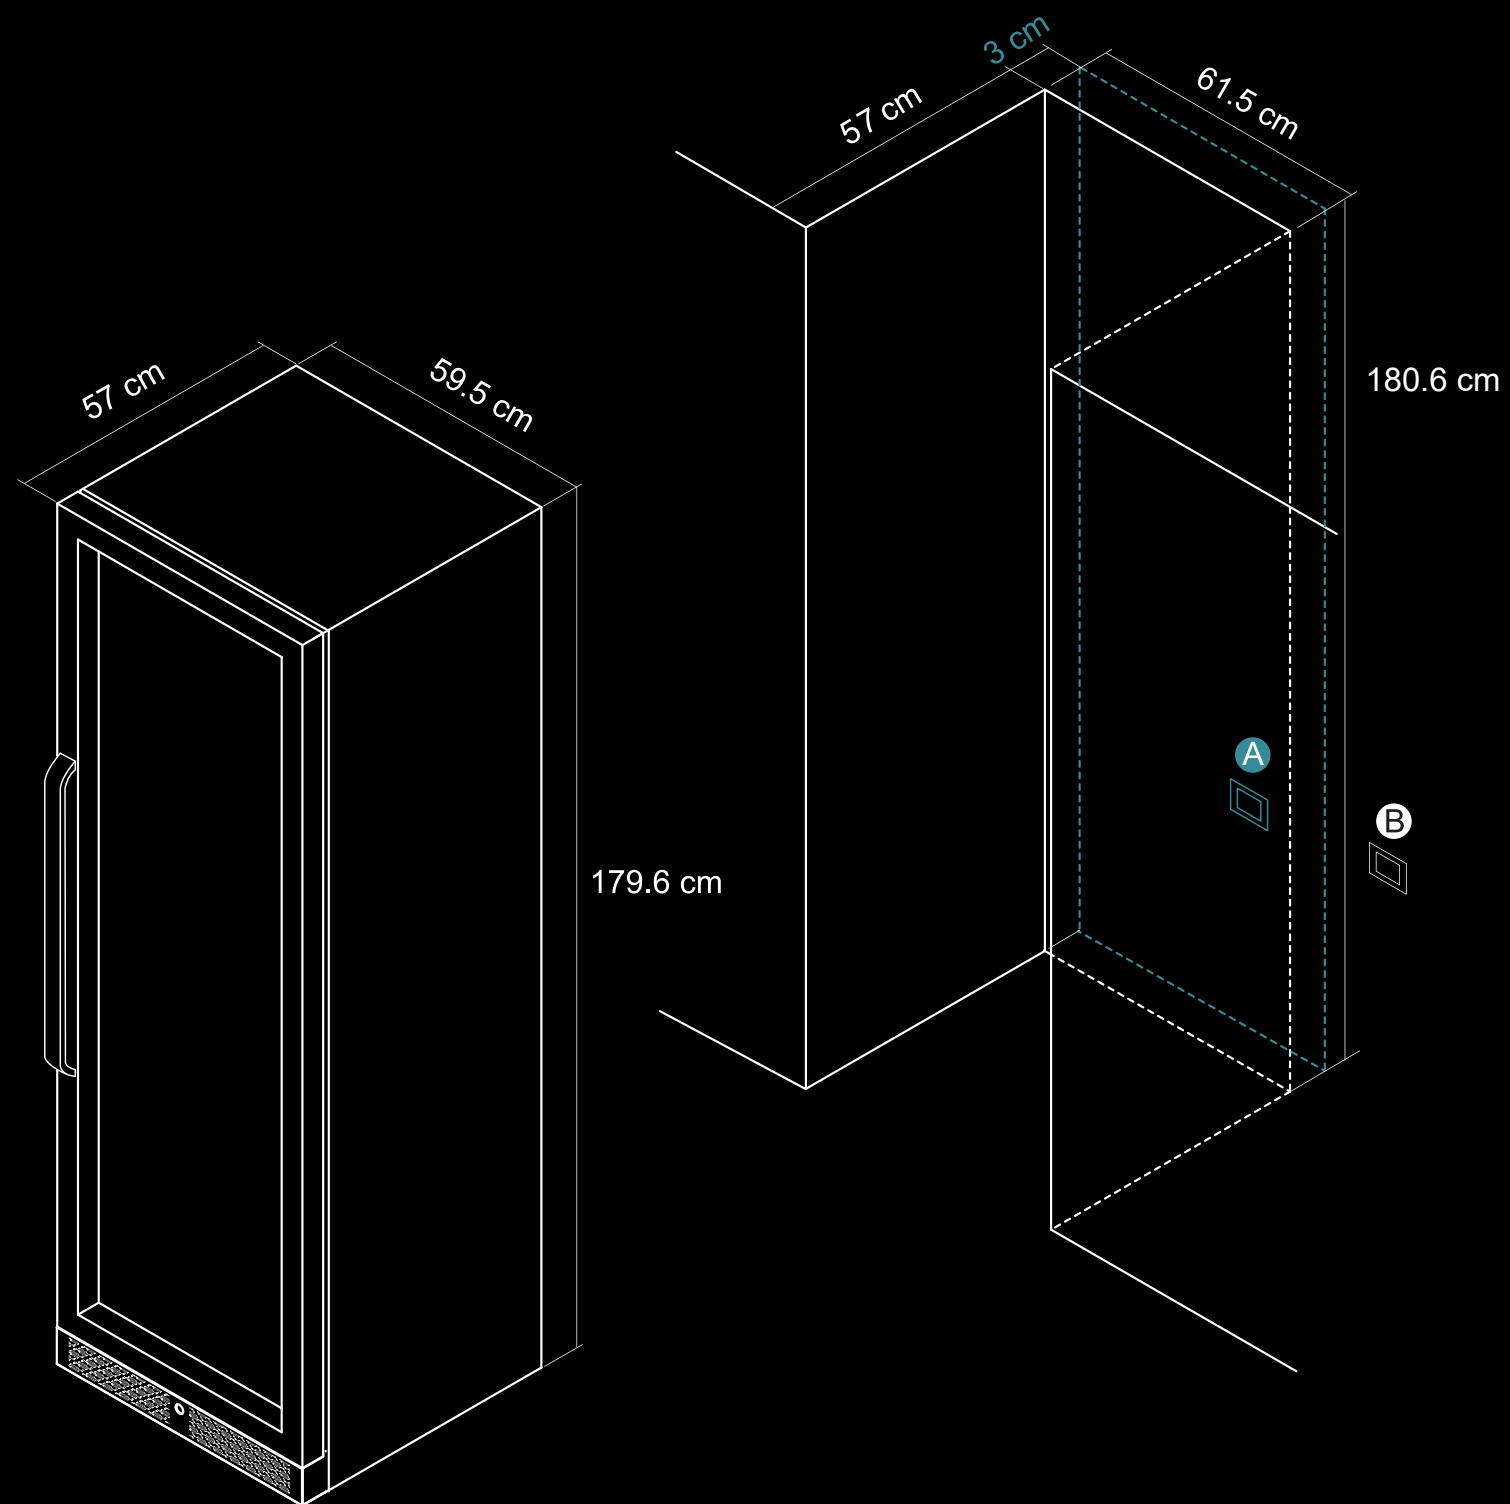

DV6 SERIES
DV-636DK

BUILT-IN DIMENSIONS

- *Reserve 3 cm extra distance only when the power outlet is behind the wine fridge.
- *The reserved built-in space does not include the projection of the handle (4.7 cm).
- *Power chord length: about 150 cm.