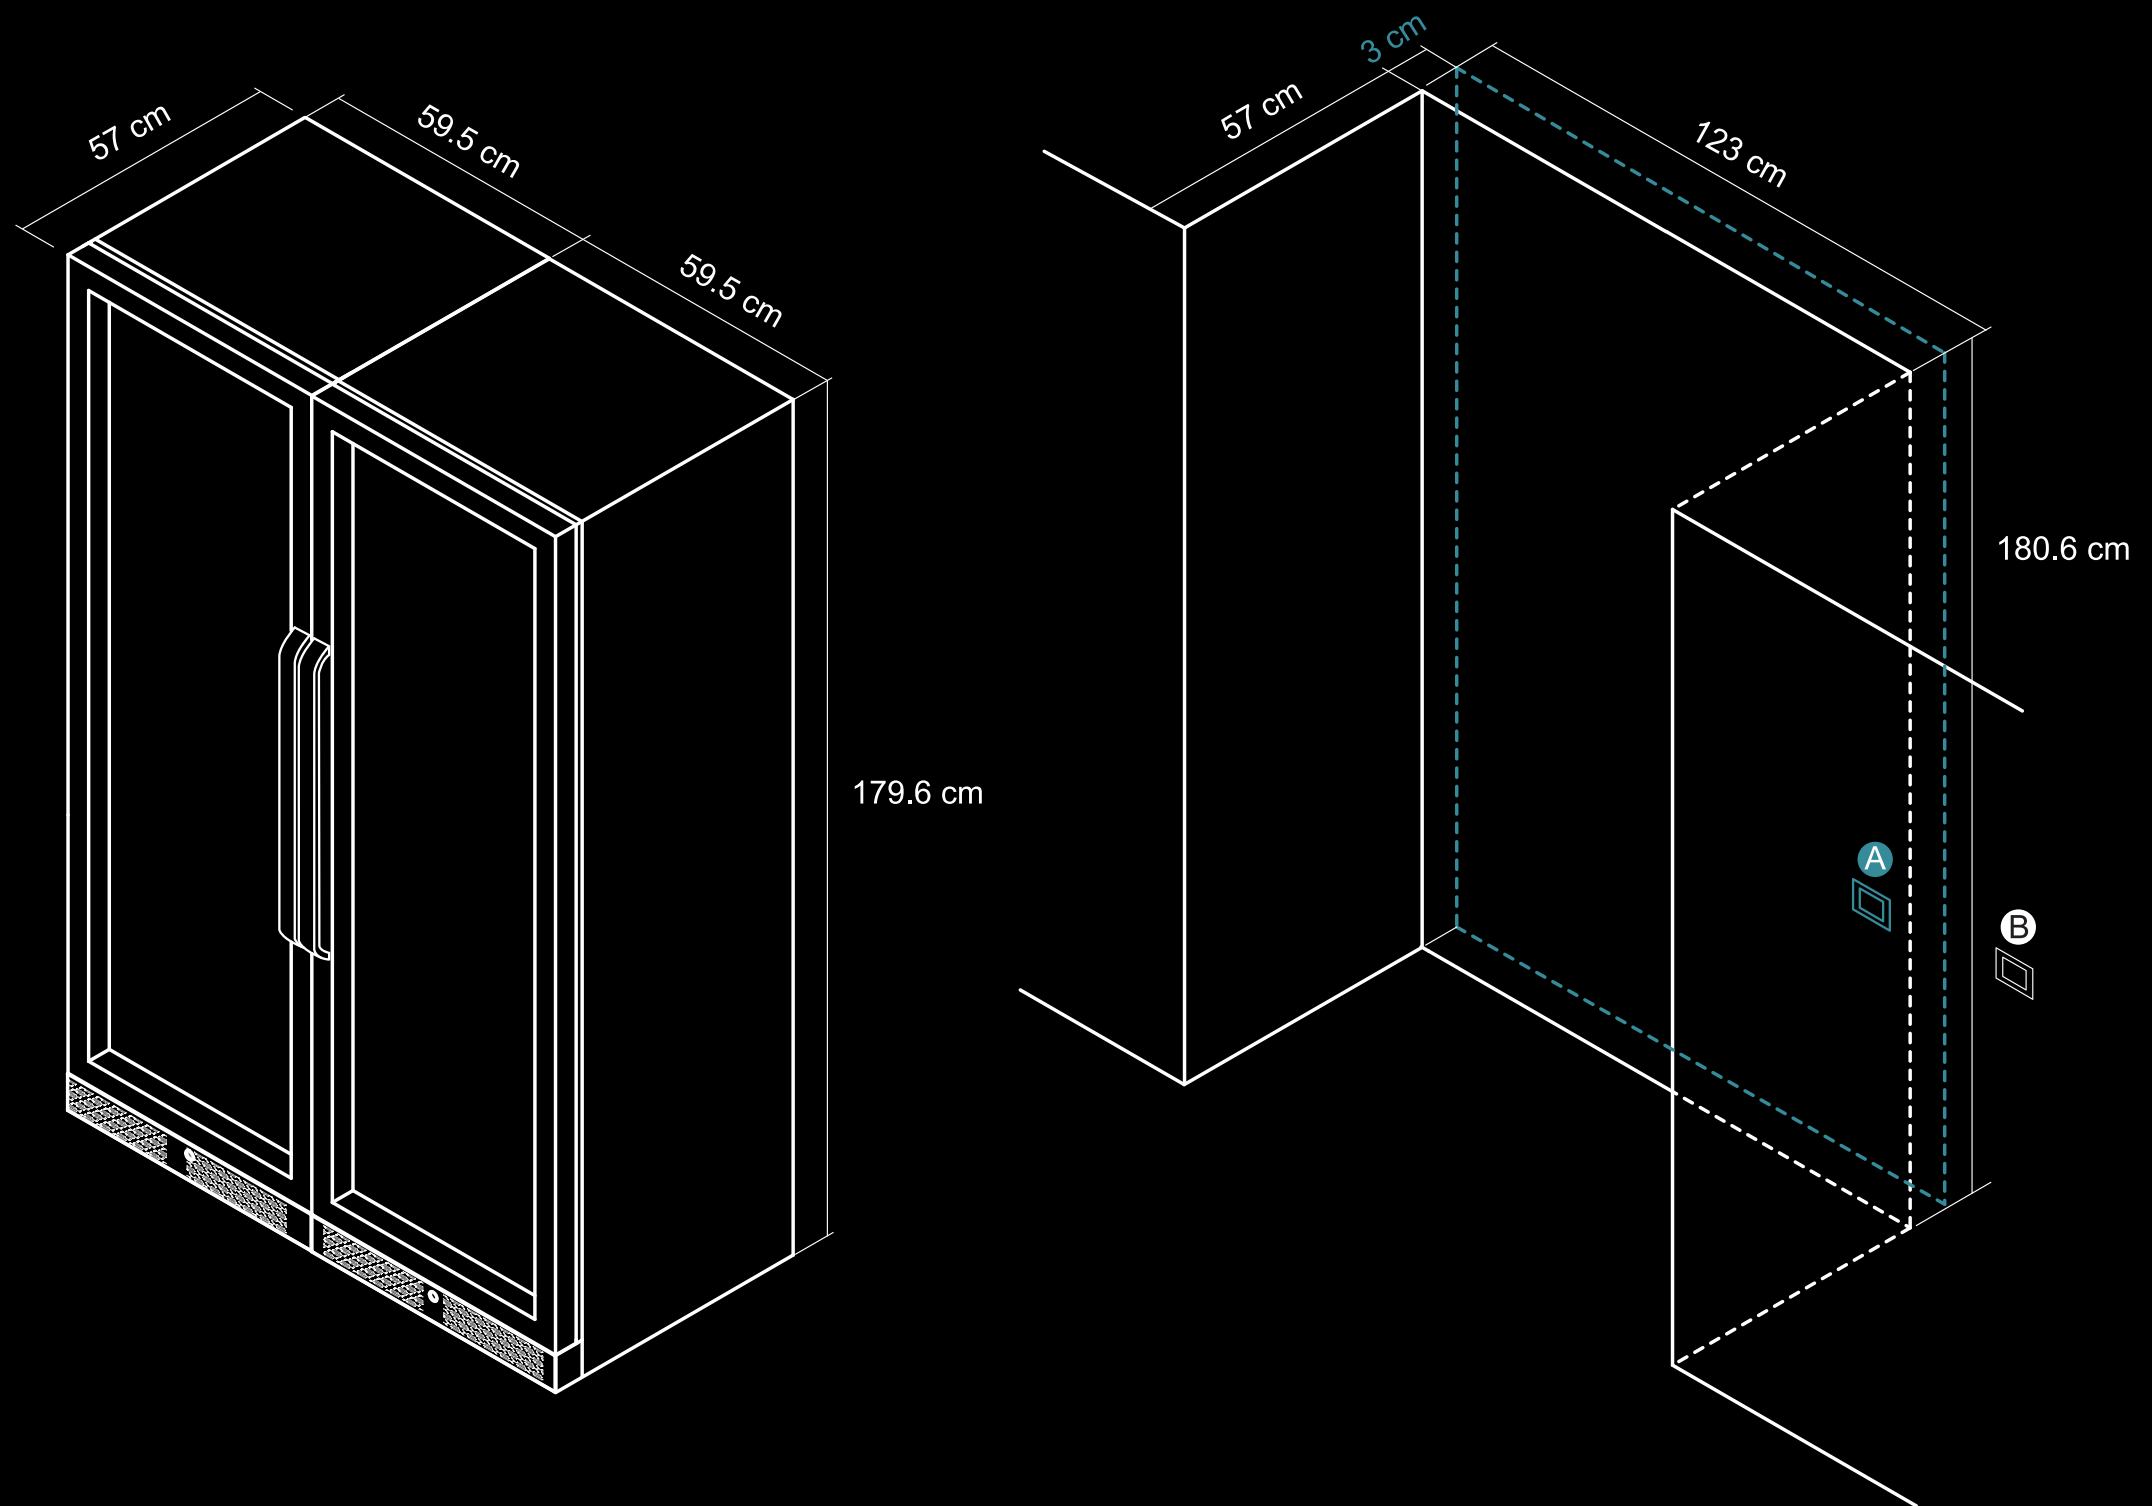

DV6 SERIES
DV-636DK

BUILT-IN DIMENSIONS

- *Reserve 3 cm extra distance only when the power outlet is behind the wine fridge.
- *The reserved built-in space does not include the projection of the handle (4.7 cm).
- *Power chord length: about 150 cm.