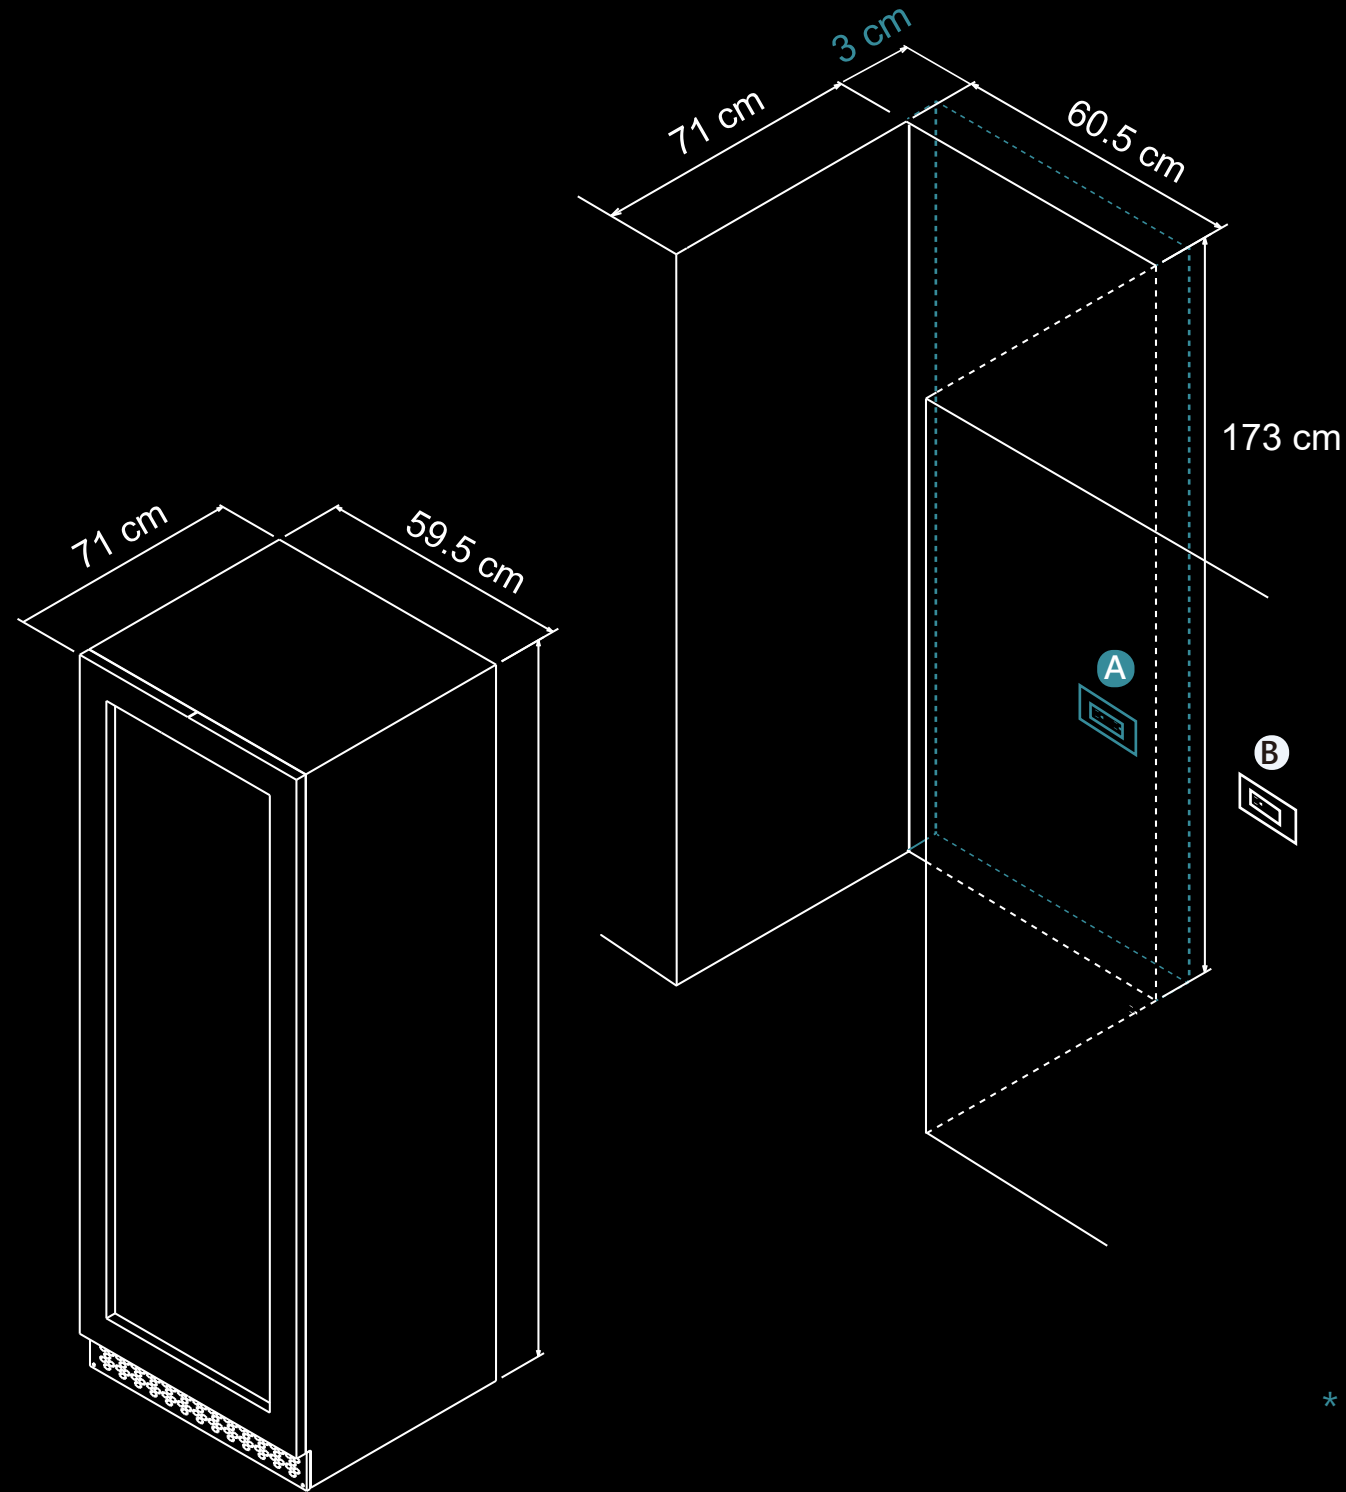

DV-568DSD

Dual-Zone Wine Fridge

BUILT-IN DIMENSIONS

- *Reserve 3 cm extra distance only when the power outlet is behind the wine fridge.
- *The reserved built-in space does not include the projection of the handle (4.7 cm).
- *Power chord length: about 150 cm.