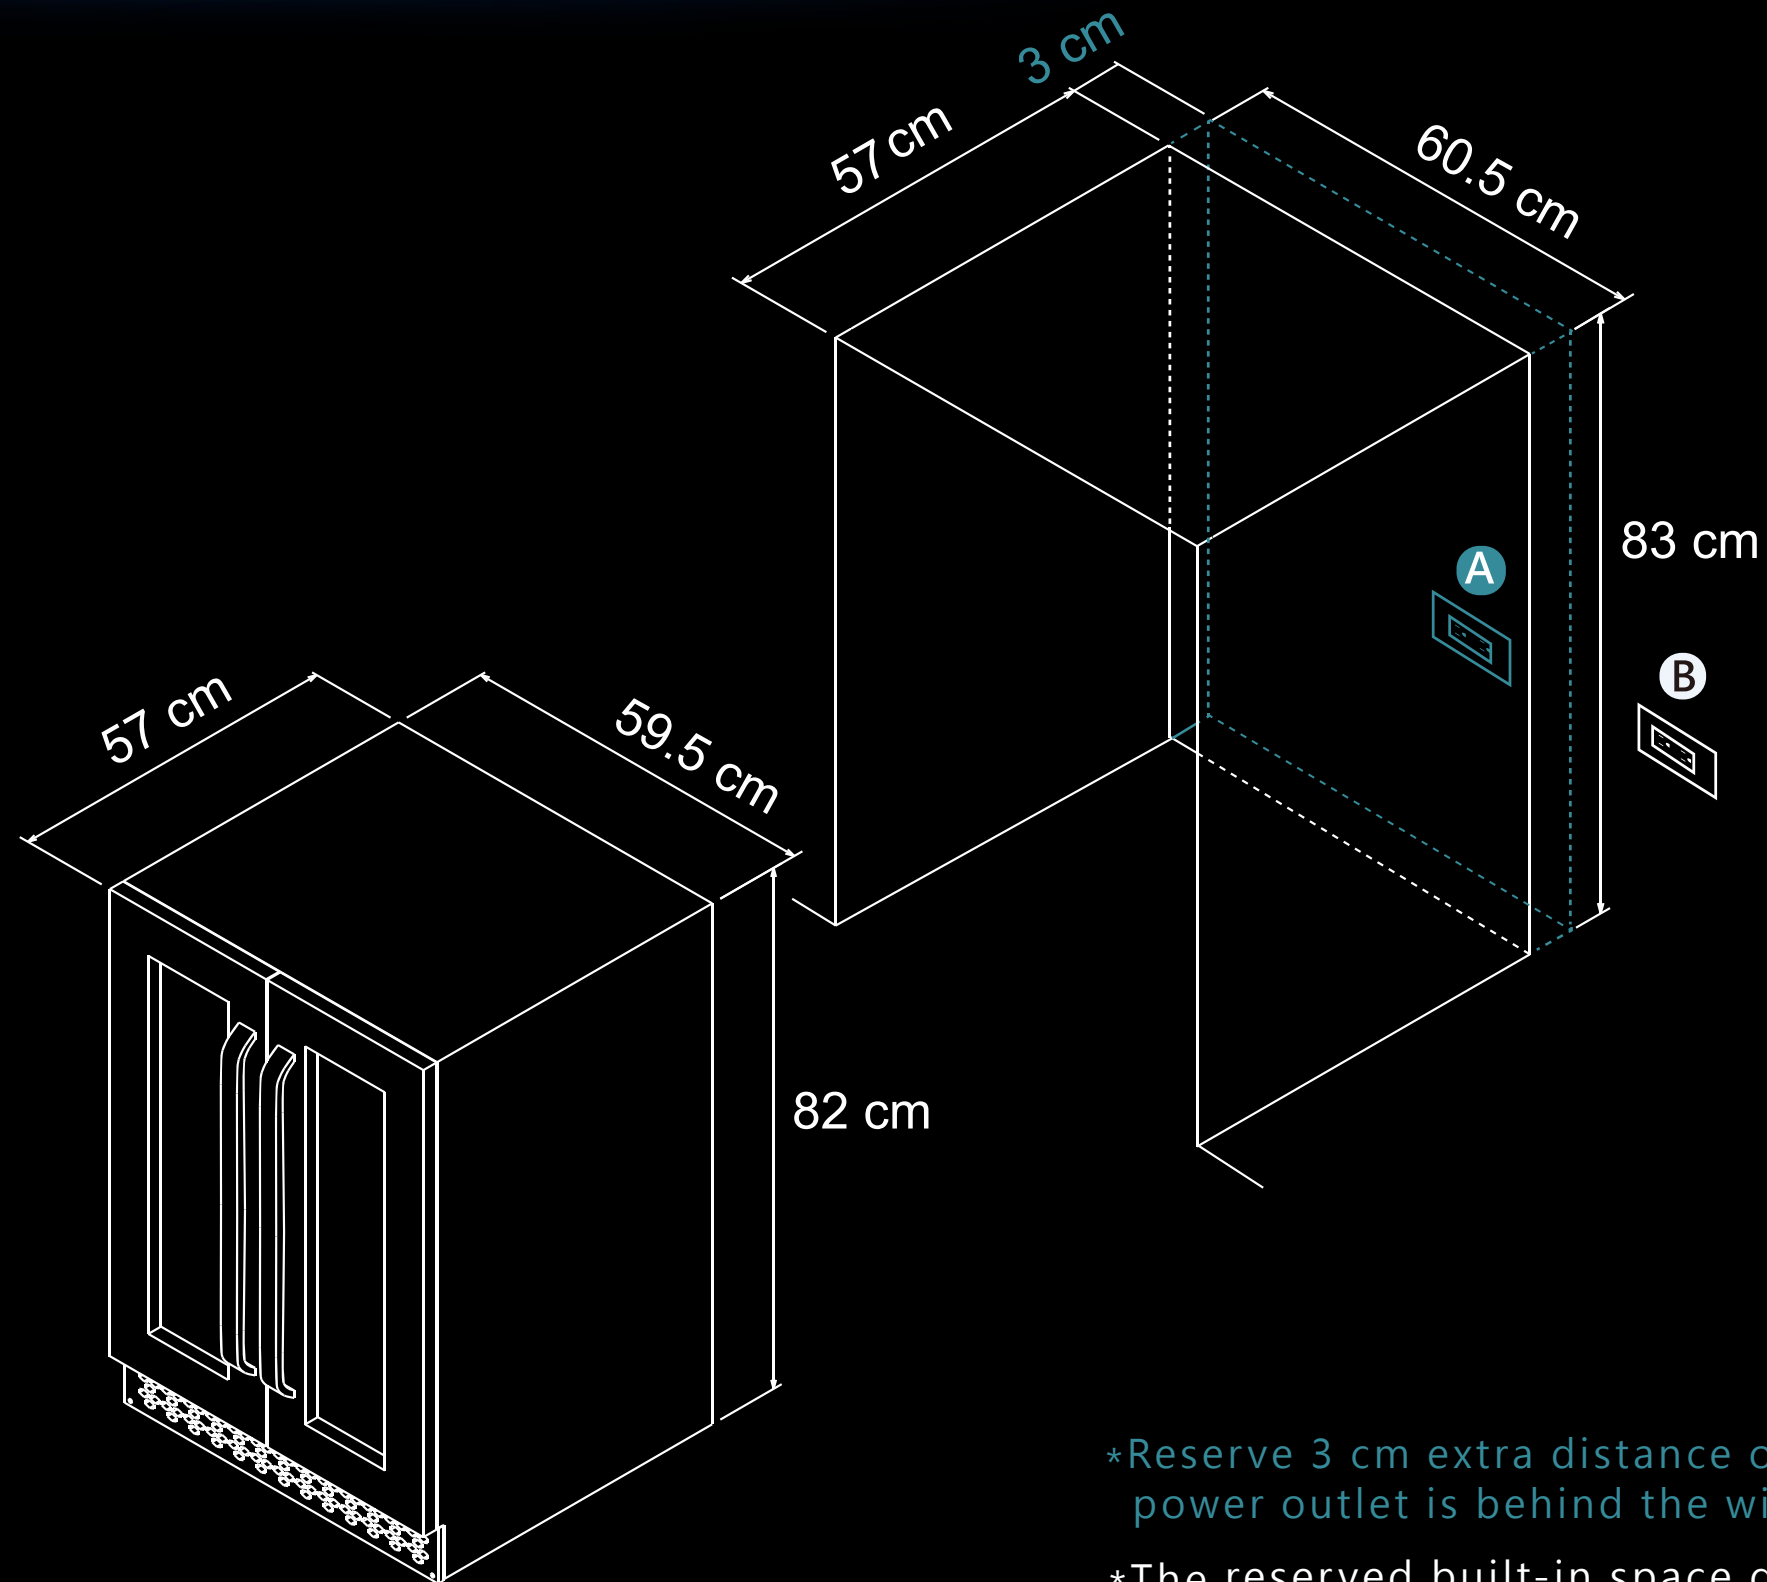

DV-525DSB

Dual-Zone Beverage & Wine Fridge

BUILT-IN DIMENSIONS

- *Reserve 3 cm extra distance only when the power outlet is behind the wine fridge.
- *The reserved built-in space does not include the projection of the handle (4.7 cm).
- *Power chord length: about 150 cm.