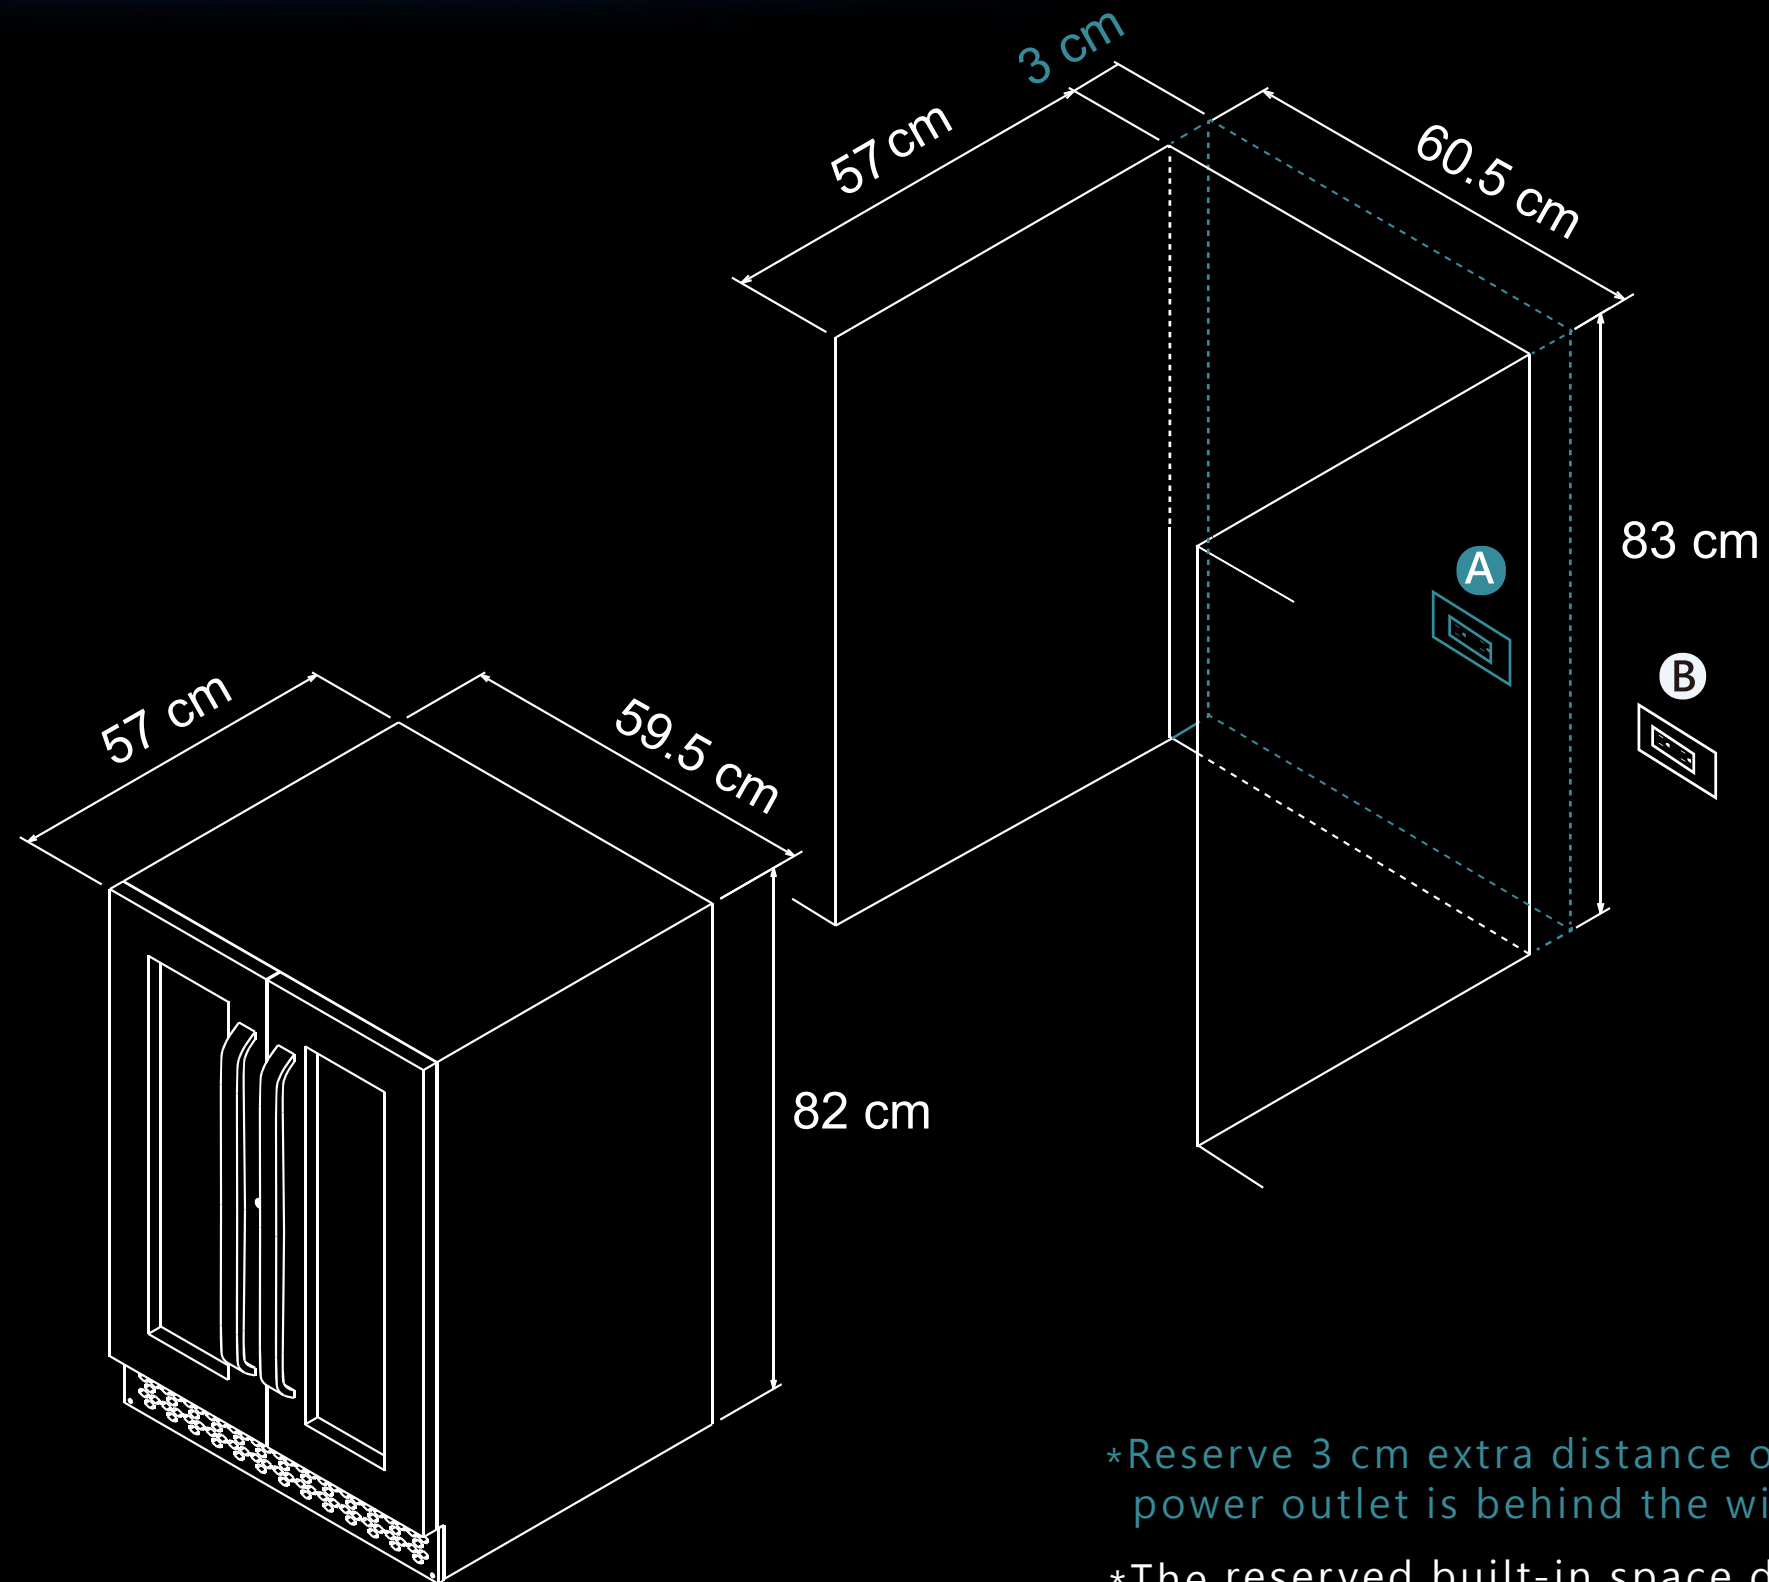

DV-525DSB

Dual-Zone Beverage & Wine Fridge

BUILT-IN DIMENSIONS

- *Reserve 3 cm extra distance only when the power outlet is behind the wine fridge.
- *The reserved built-in space does not include the projection of the handle (4.7 cm).
- *Power chord length: about 150 cm.