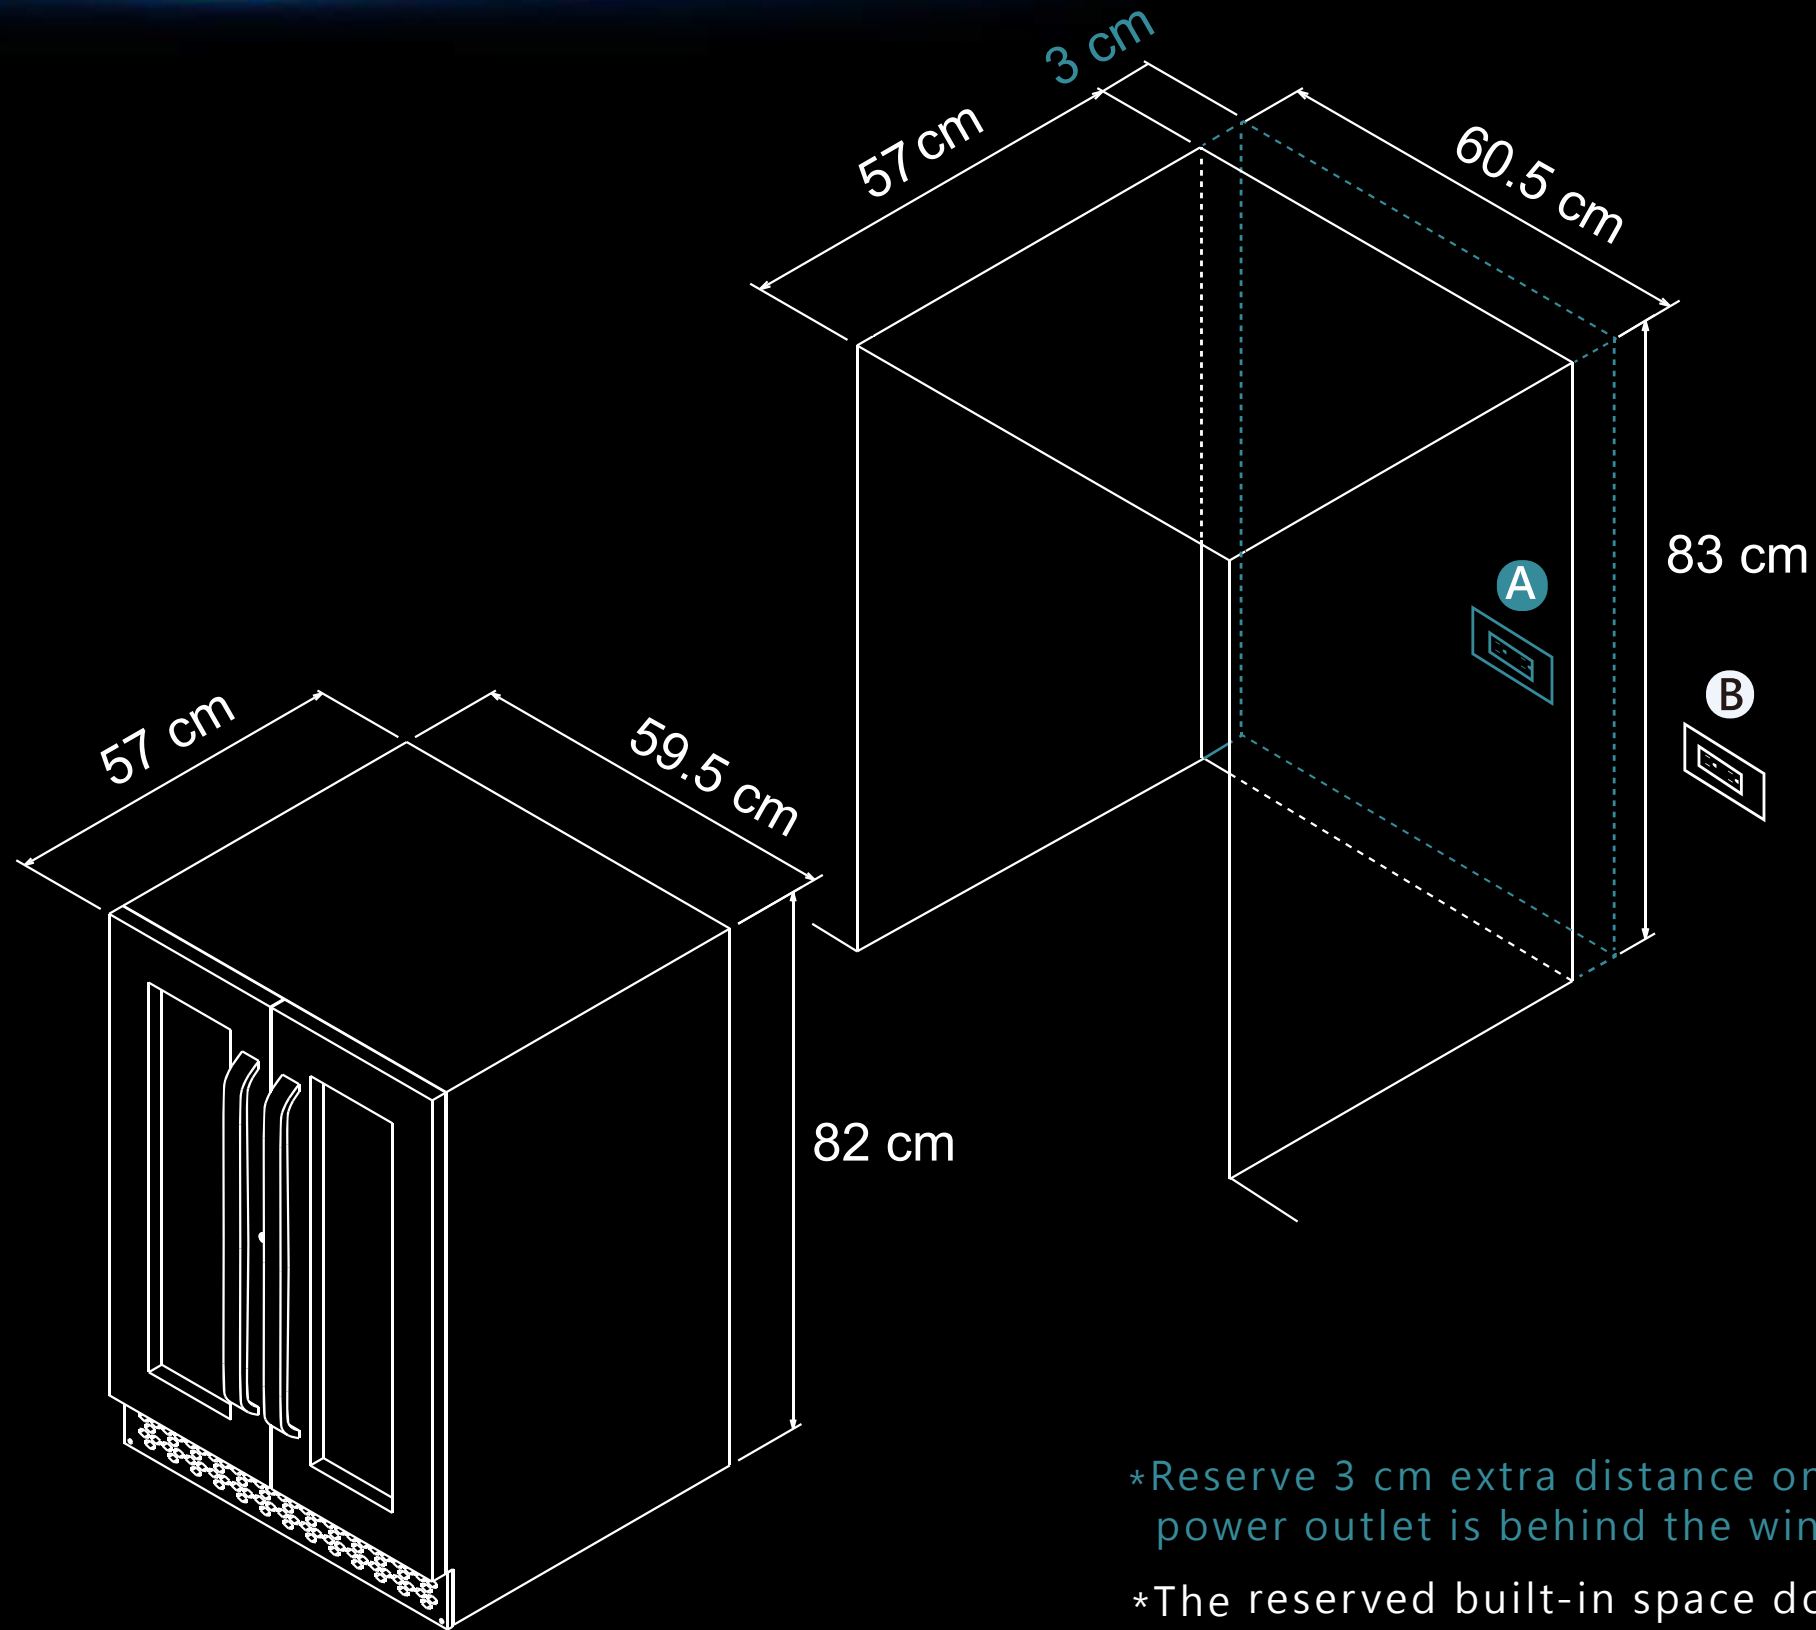

DV-525DS

Dual-Zone Wine Fridge

BUILT-IN DIMENSIONS

- *Reserve 3 cm extra distance only when the power outlet is behind the wine fridge.
- *The reserved built-in space does not include the projection of the handle (4.7 cm).
- *Power chord length: about 150 cm.