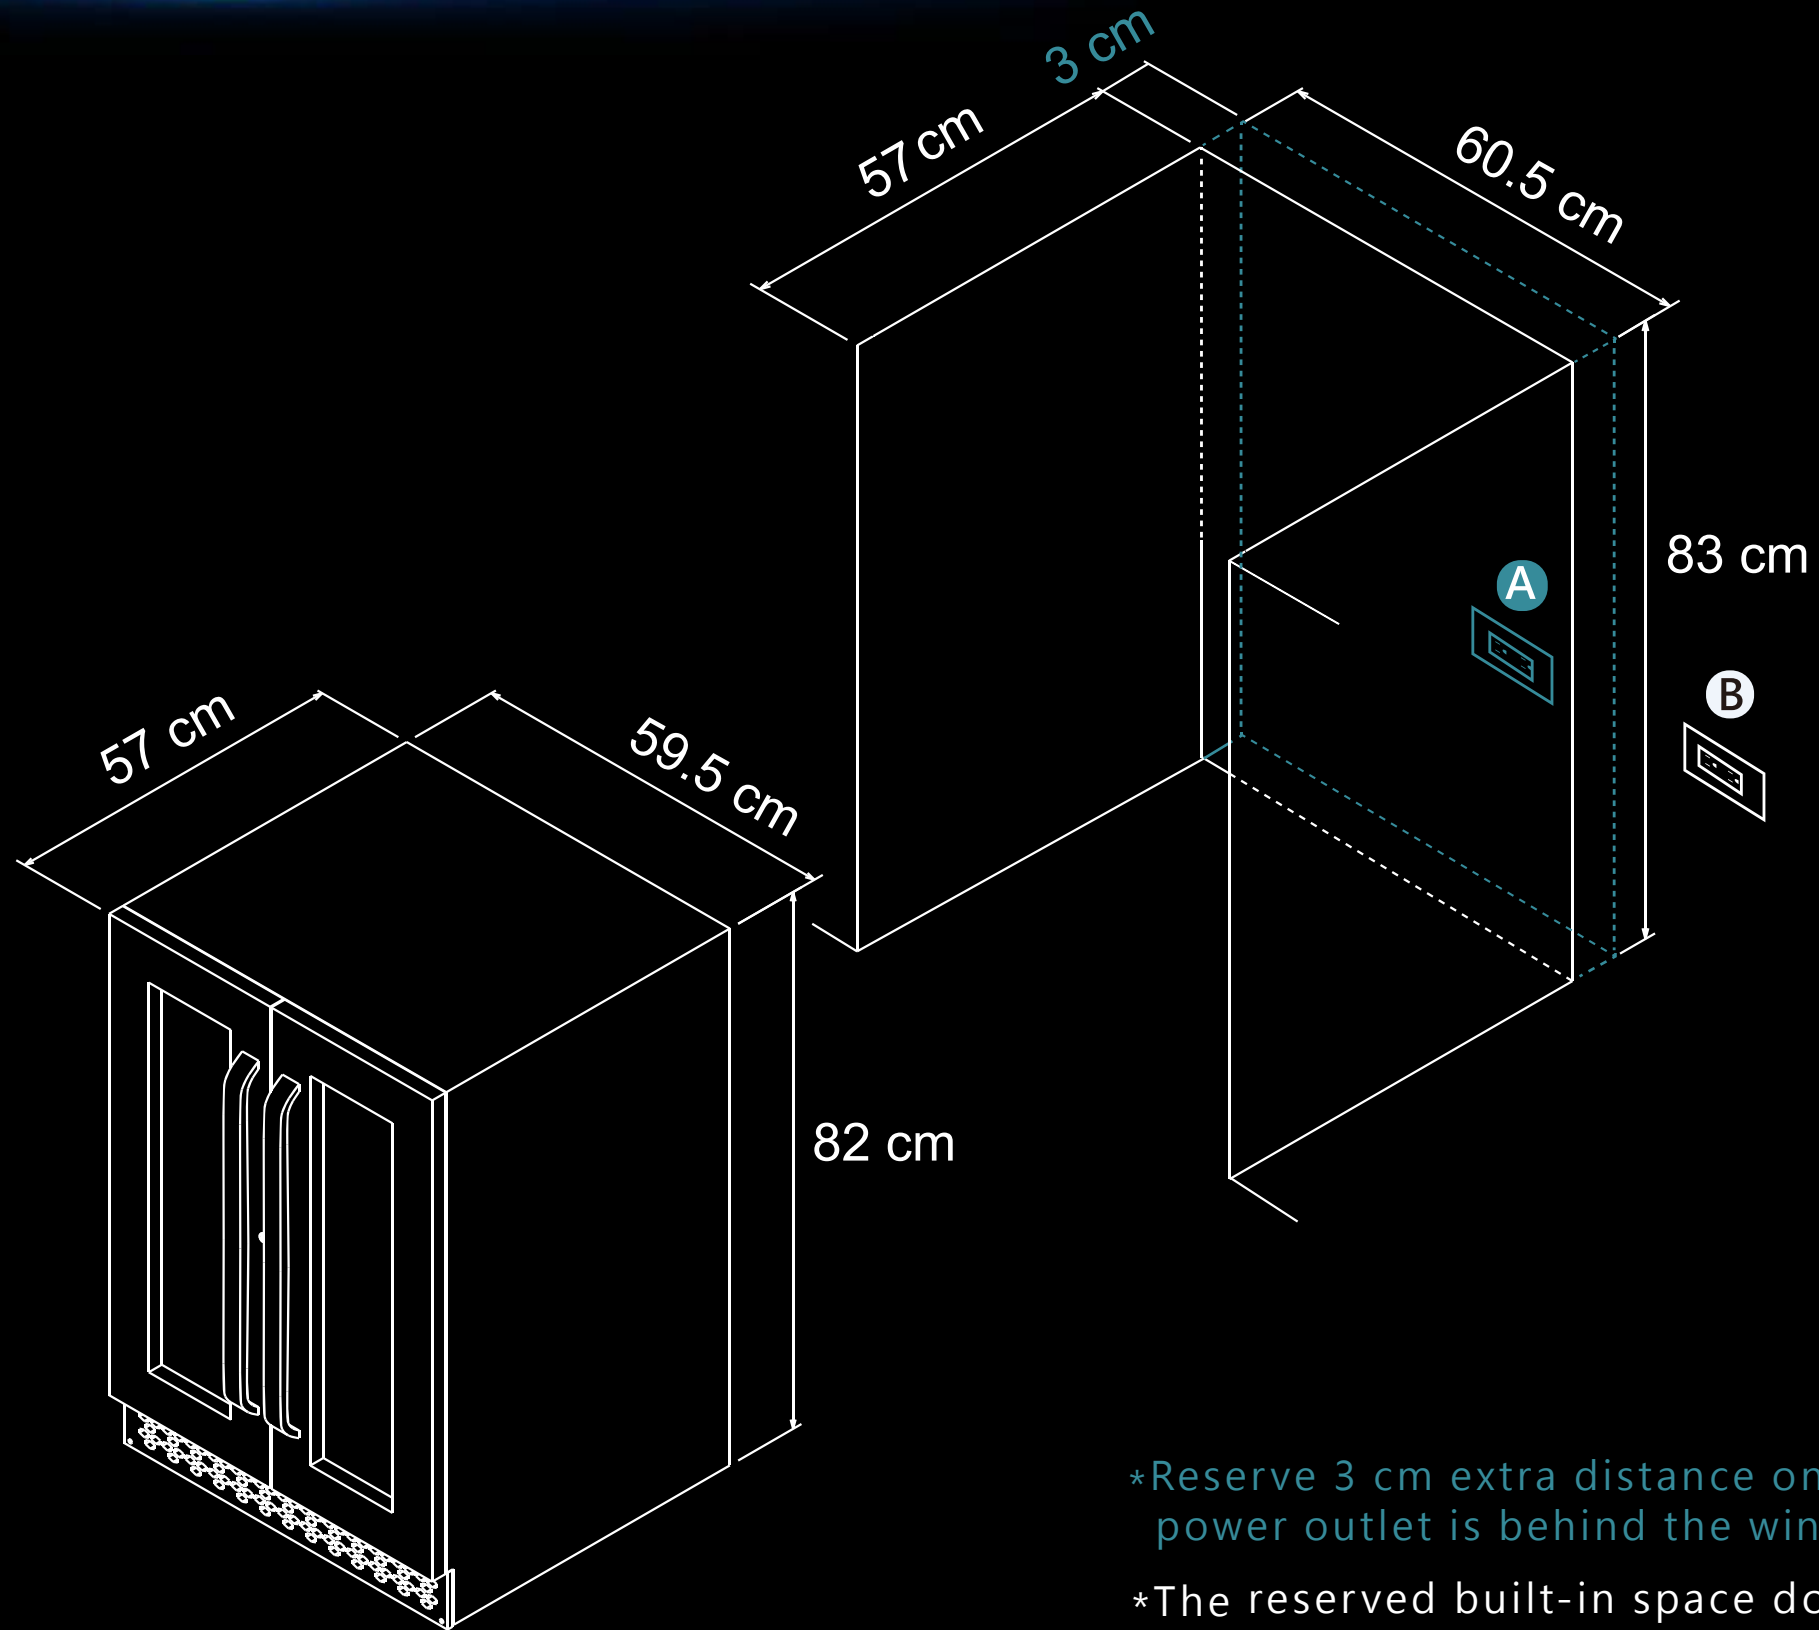

DV-525DS

Dual-Zone Wine Fridge

BUILT-IN DIMENSIONS

- *Reserve 3 cm extra distance only when the power outlet is behind the wine fridge.
- *The reserved built-in space does not include the projection of the handle (4.7 cm).
- *Power chord length: about 150 cm.