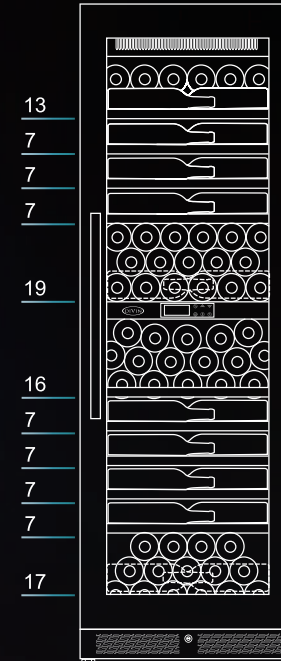

Touch Control Panel

Detachable Beechwood Shelves

- Ideal for the Australian climate
- Triple pane Low-E glass
- Jet black frameless glass door with concealed door hinges
- Built-in and freestanding installation capable
- 3-in-1 LED side lights: Rose Pink | Moon White | Icy Blue
- Auto or manual on/off light switch modes
- 3-sectional drawer slides
- Detachable beechwood display shelves (11pcs)
- Detachable beechwood shelves (1pcs)
- Fixed shelves (2pcs)
- Diverse wine storage
- Activated charcoal filters (2pcs)
- Touch control panel
- °F/°C convertable
- Temperature setting lock/unlock
- Auto power on & keeps the same temp. setting after power shortage
- High/low temperature alarm
- Auto defrost
- Ultra-silent compressor
- R600a eco-friendly refrigerant
- Door open alarm
- Security lock
- Dual-zone temperature control
 - Upper: 5~20 °C
 - Lower: 5~20 °C

Storage Mode

114 bottles
(Standard Bordeaux 750mL)

Display Mode

105 bottles
(Standard Bordeaux 750mL)

- Dimensions (cm): W 59.5 x D 57 x H 179.6
- Humidity: approx. 50~80%RH
- Electrical Specs.: 220V / 50Hz / 0.7A
- Sound Level: approx. 40dB(a)
- Accessories: keys and user's manual
- Weight: 91kg