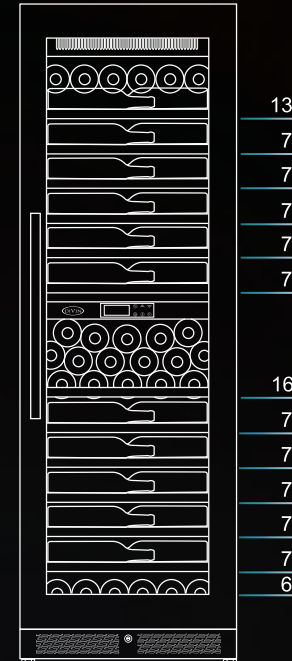

DIVIN

Define Excellence

3-in-1 LED
SIDE LIGHTS

Rose Pink | Moon White | Icy Blue

DV6 SERIES | Dual-Zone Wine Fridge
DV-636DK | Jet Black Frameless Glass Door

Double-door Built-in Installation

Magnum 1.5L Storing Mode

Touch Control Panel

Detachable Beechwood Shelves

- Ideal for the Australian climate
- Triple pane Low-E glass
- Jet black frameless glass door with concealed door hinges
- Built-in and freestanding installation capable
- 3-in-1 LED side lights: Rose Pink | Moon White | Icy Blue
- Auto or manual on/off light switch modes
- 3-sectional drawer slides
- Detachable beechwood display shelves (11pcs)
- Detachable beechwood shelves (1pcs)
- Fixed shelves (2pcs)
- Diverse wine storage
- Activated charcoal filters (2pcs)
- Touch control panel
- °F/°C convertable
- Temperature setting lock/unlock
- Auto power on & keeps the same temp. setting after power shortage
- High/low temperature alarm
- Auto defrost
- Ultra-silent compressor
- R600a eco-friendly refrigerant
- Door open alarm
- Security lock
- Dual-zone temperature control
 - Upper: 5~20 °C
 - Lower: 5~20 °C

Storage Mode

114 bottles
(Standard Bordeaux 750mL)

Display Mode

105 bottles
(Standard Bordeaux 750mL)

- Dimensions (cm): W 59.5 x D 57 x H 179.6
- Humidity: approx. 50~80%RH
- Electrical Specs.: 220V / 50Hz / 0.7A
- Sound Level: approx. 40dB(a)
- Accessories: keys and user's manual
- Weight: 91kg