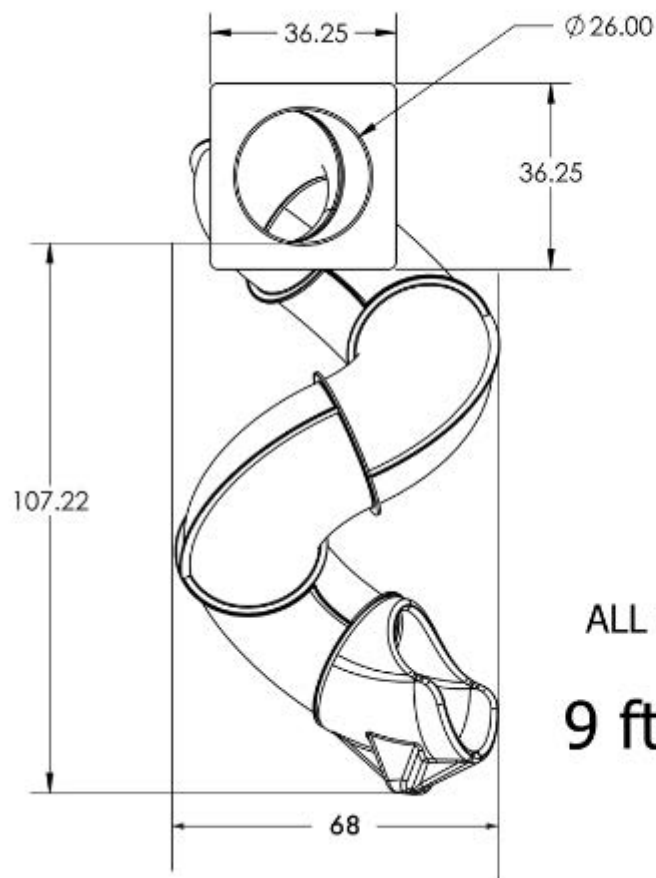

Tube Slide for 9 ft Deck Height

ALL DIMENSIONS IN INCHES

9 ft TURBO TWISTER