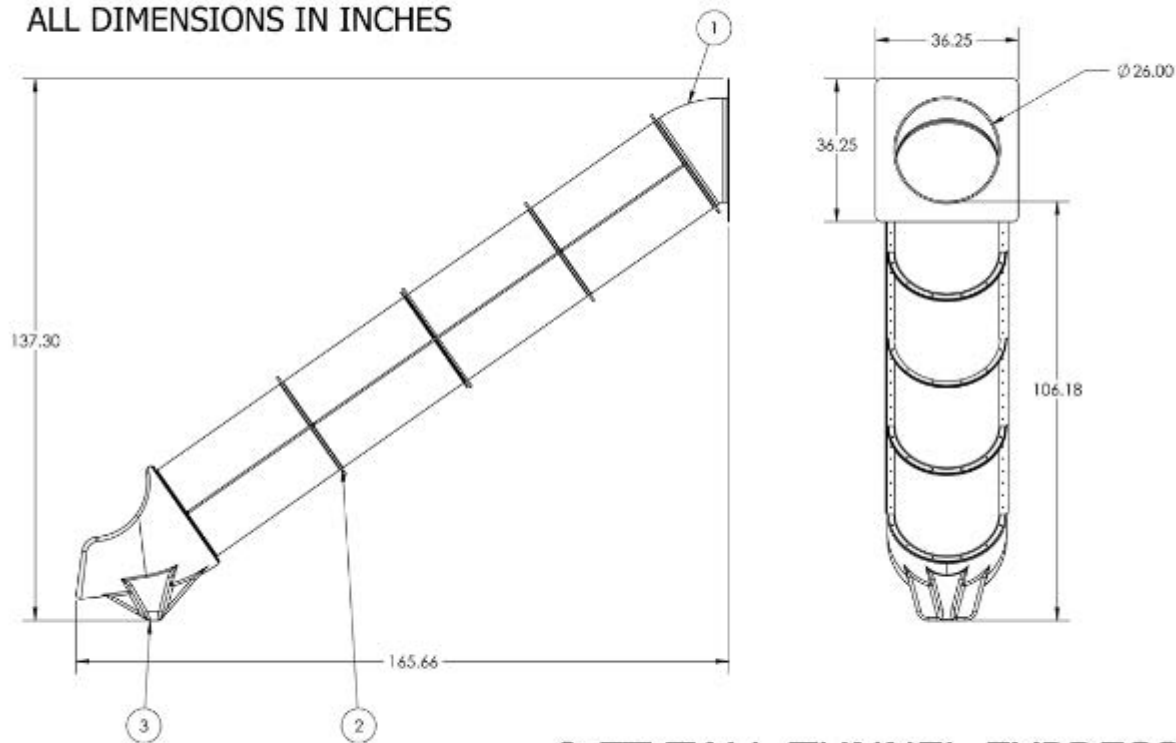

9 ft Tunnel Express Diagram

ALL DIMENSIONS IN INCHES

9 FT TALL TUNNEL EXPRESS