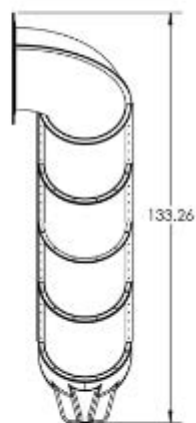

# 9 ft Tube Slide with Single Turn

ALL DIMENSIONS IN INCHES

## 9 ft SIDEWINDER