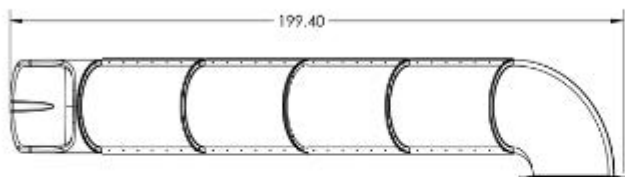

# 9 ft Tube Slide with Single Turn

ALL DIMENSIONS IN INCHES

## 9 ft SIDEWINDER