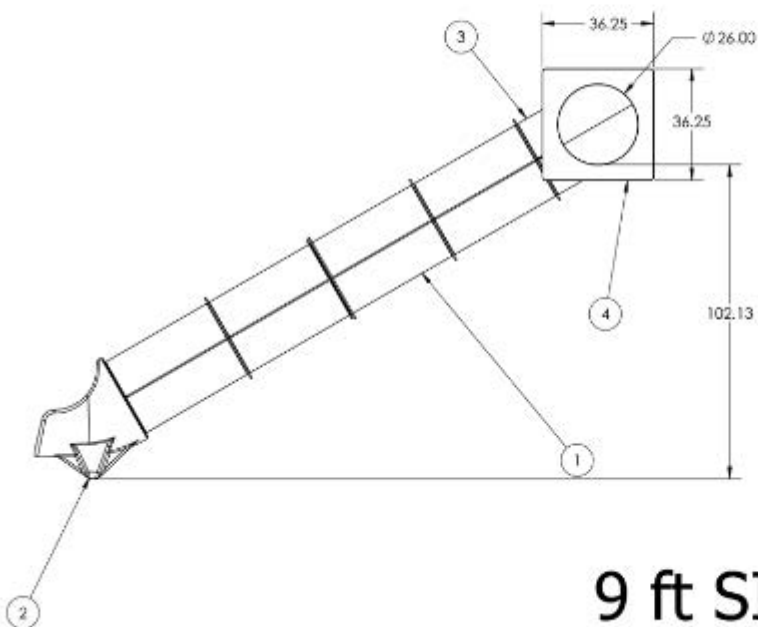

# 9 ft Tube Slide with Single Turn

ALL DIMENSIONS IN INCHES

## 9 ft SIDEWINDER