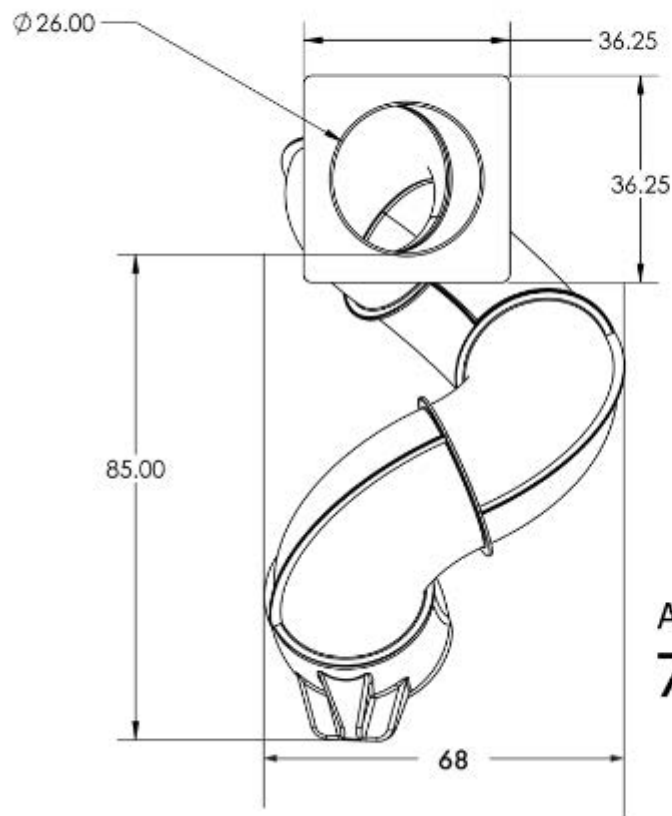

Tube Slide for 7 ft Deck Height

ALL DIMENSIONS IN INCHES
7 ft TURBO TWISTER