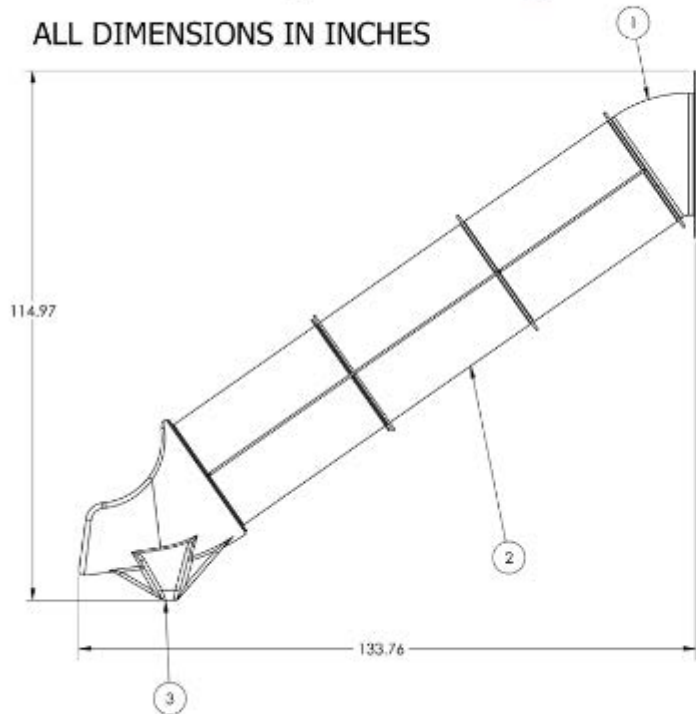

7 ft Tunnel Express Diagram

7 FT TUNNEL EXPRESS