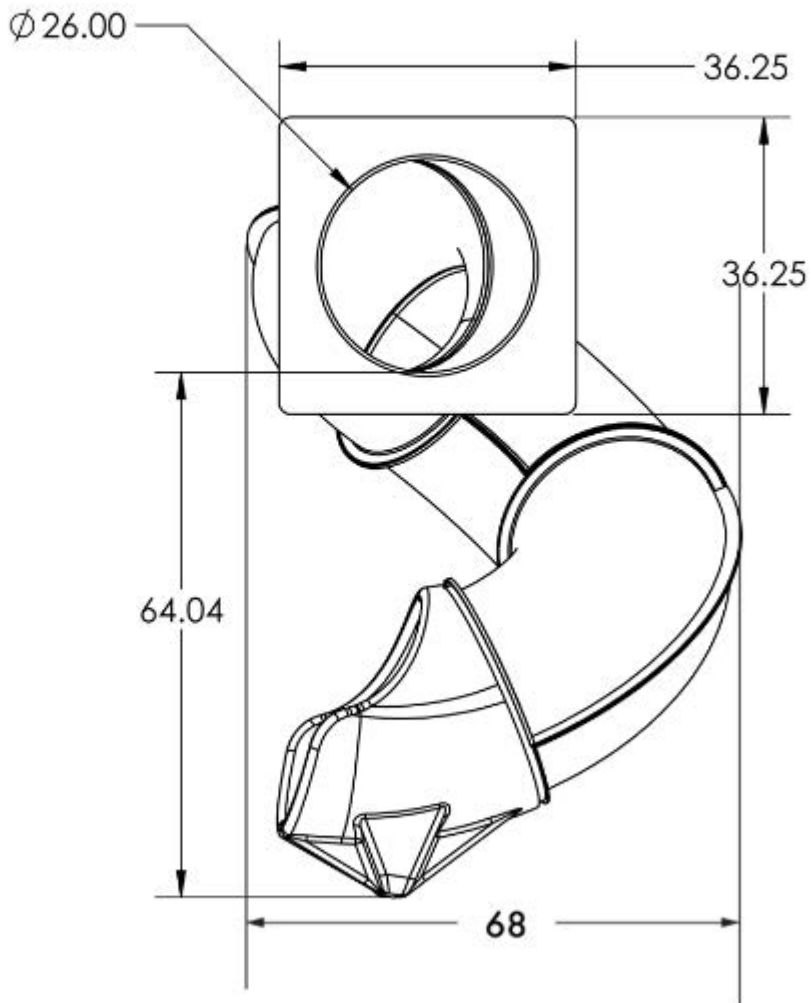

Tube Slide for 5 ft Deck Height

ALL DIMENSIONS IN INCHES

5 FT TURBO TWISTER