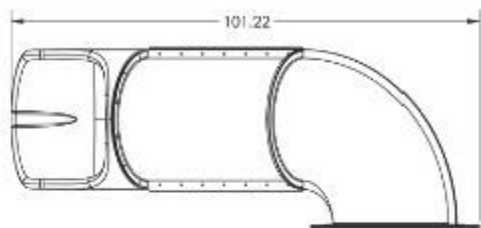

# 3 ft Tube Slide with Single Turn Diagram

ALL DIMENSIONS IN INCHES  
**3 FT SIDEWINDER**