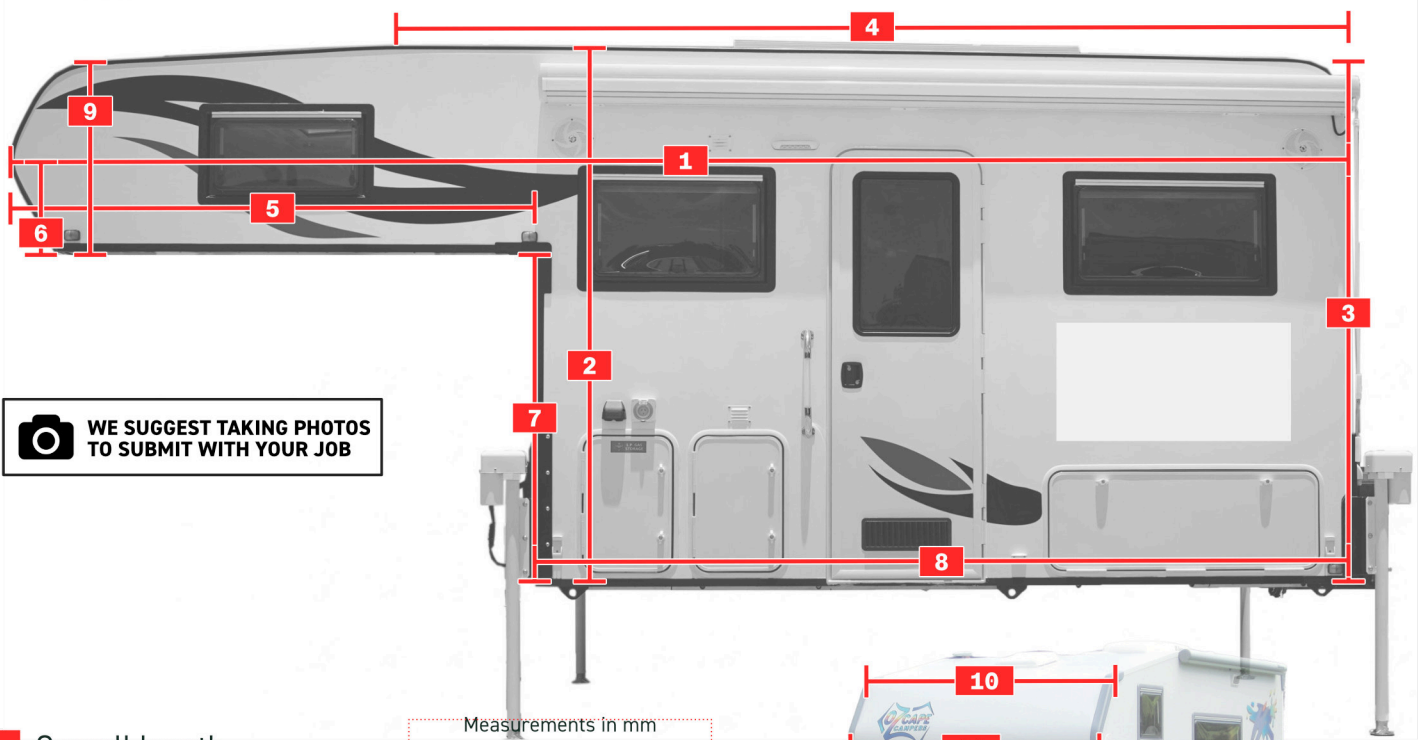

Diagrams are for illustration only and are meant only as a guide. Please use the measurement descriptions below as the guideline for where to measure.

- Measurements in mm
- 1** Overall length
 - 2** Height at side front
 - 3** Height at side rear
 - 4** Length of flat roof
 - 5** Length of goose neck
 - 6** Height at narrowest point of front edge
 - 7** Height of divided wall
 - 8** Length of body from divided wall to rear
 - 9** Height of goose neck
 - 10** Width at front of roof
 - 11** Width at front widest point
 - 12** Width at rear roof
 - 13** Width at rear bumper