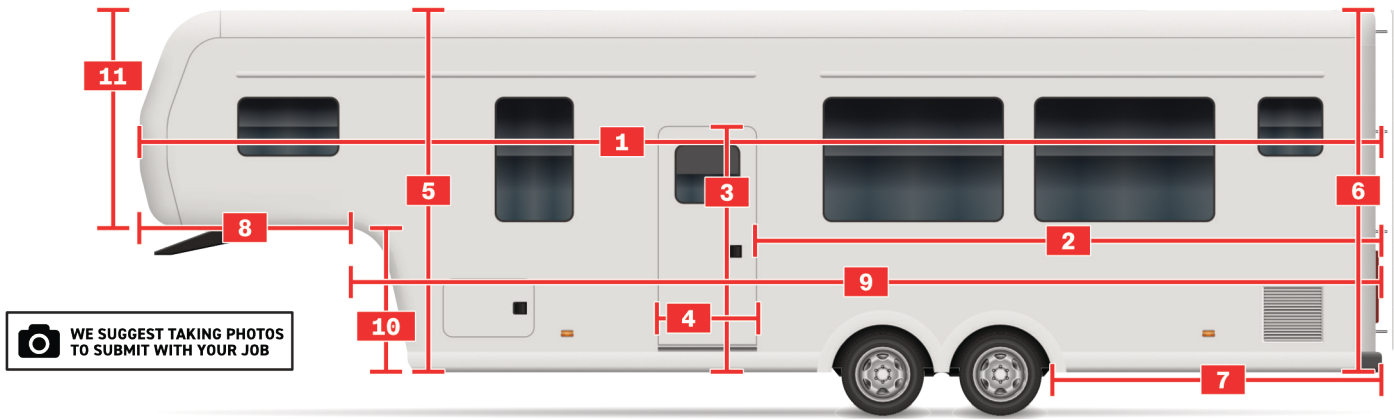

Diagrams are for illustration only and are meant only as a guide. Please use the measurement descriptions below as the guideline for where to measure.

Measurements in mm

- | | |
|---|----------------------|
| 1 Overall length | <input type="text"/> |
| 2 Door position from rear to back edge of door | <input type="text"/> |
| 3 Door height | <input type="text"/> |
| 4 Door width | <input type="text"/> |
| 5 Height at side - front | <input type="text"/> |
| 6 Height at side - rear | <input type="text"/> |
| 7 Rear to wheel arch | <input type="text"/> |
| 8 Length of goose neck | <input type="text"/> |
| 9 Length from divided wall to rear | <input type="text"/> |
| 10 Height of divided wall | <input type="text"/> |
| 11 Height of goose neck | <input type="text"/> |
| 12 Width at front widest point | <input type="text"/> |
| 13 Width at front peak | <input type="text"/> |
| 14 Width of goose neck | <input type="text"/> |
| 14 Width at rear roof | <input type="text"/> |
| 15 Width at rear bumper | <input type="text"/> |