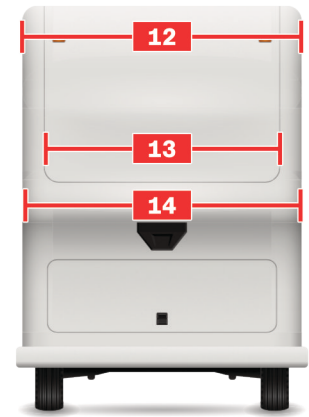

Diagrams are for illustration only and are meant only as a guide. Please use the measurement descriptions below as the guideline for where to measure.

Measurements in mm

1 Overall length	____
2 Door position from rear to back edge of door	____
3 Door height	____
4 Door width	____
5 Height at side - front	____
6 Height at side - rear	____
7 Rear to wheel arch	____
8 Length of goose neck	____
9 Length from divided wall to rear	____
10 Height of divided wall	____
11 Height of goose neck	____
12 Width at front widest point	____
13 Width at front peak	____
14 Width of goose neck	____
14 Width at rear roof	____
15 Width at rear bumper	____

Front

Rear

5th Wheeler Make:

5th Wheeler Model:

Customer Name:

Contact Number:

Job Number: