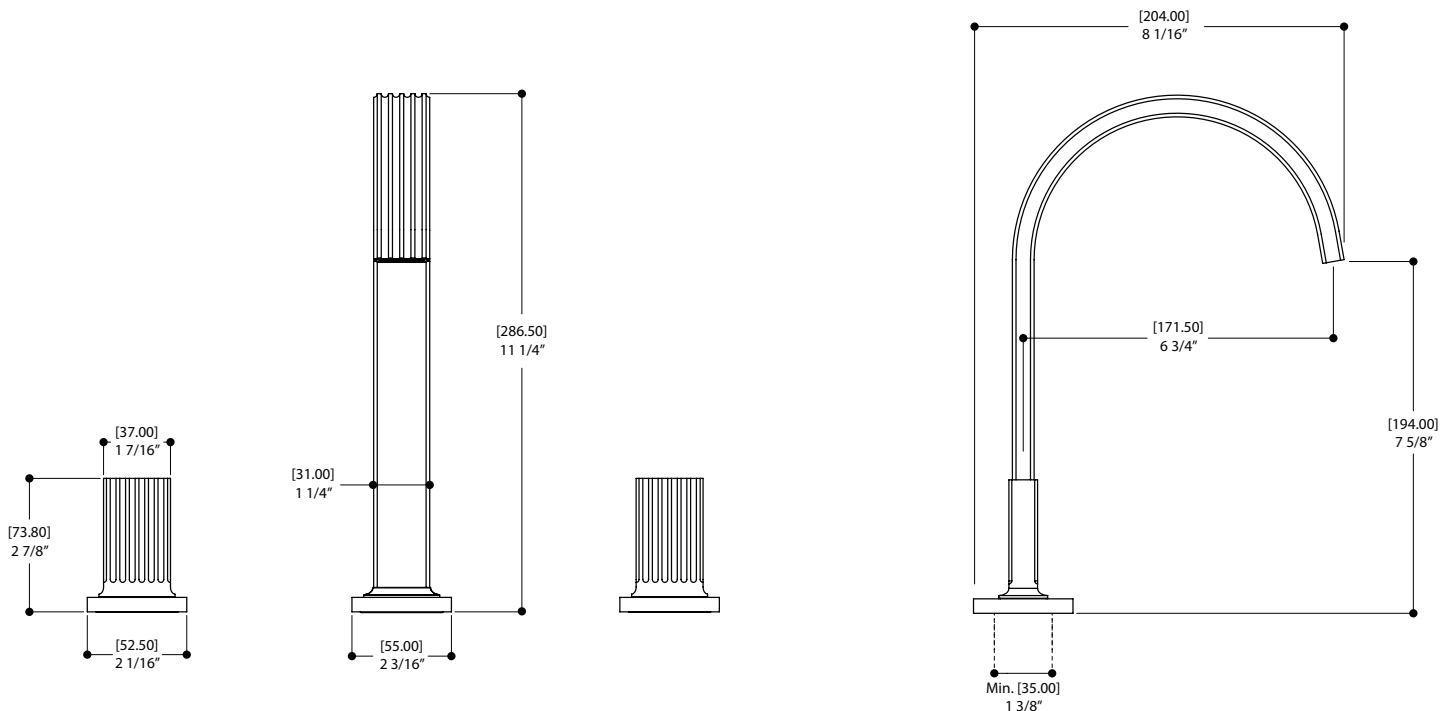

AQUABRASS

Tosca 34016-34516

widespread lavatory faucet

FEATURES

Solid brass construction
Crystal clear water flow
Press pop-up drain with overflow included
1/2" connection

FINISHES

Standard
Polished chrome (pc)
Black (bk)

WARRANTY

Residential: Limited lifetime warranty to original purchaser
Commercial: Two years warranty
(Complete warranty available at www.aquabrace.com/warranty)

SPECS AT LARGE

Overall spout projection: 8 1/16" Flow rate: 2.2 gpm
CC spout projection: 6 3/4" Mounting hole: 1 3/8"
Total faucet height: 11 1/4" Counter depth: 1 3/8"