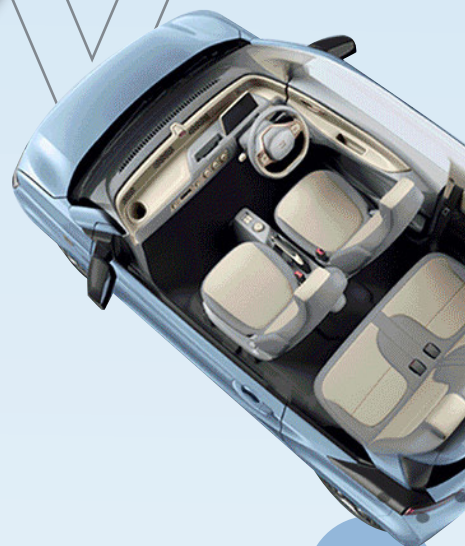

G I G I 220

MINI EV

Acceleration

0-50km/h
acceleration 5.2s

LIGHT

Mini size with flexible interior
light life with intelligent system

Light electric vehicle for young people

MINI

Rear View Camera
RADAR distance system
It's easy to park & reverse.

843 Large Rear Space
Can fit all your belongings

Compact Appearance
Smart Handling

It can be folded down by 5:5
Flexible back seats makes you enjoy comfortable

Easy Ride

so Light

Mini size with flexible interior, light life with intelligent system

Cruise/Limit

Acceleration

SO Light

Dimensions:

Unit: mm