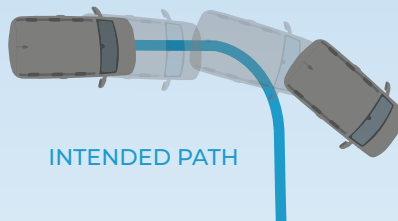

Rear View Camera
RADAR distance system
It's easy to park & reverse.

843 Large Rear Space
Can fit all your belongings

Compact Appearance
Smart Handling

It can be folded down by 5:5
Flexible back seats makes you enjoy comfortable

Functional Steering Wheel
Multimedia, Cruise Control, Limit

ESC (Electronic Stability Control)

Helps Prevent:

Oversteering

INTENDED PATH

Understeering

Rollovers

ABS + EBD

Easy Ride

so Light

Mini size with flexible interior, light life with intelligent system

Cruise/Limit

Acceleration

SO Light

Dimensions:

Unit: mm