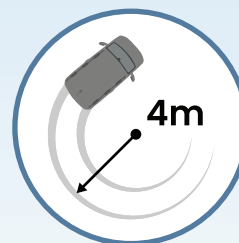

Easy Ride

so Light

Mini size with flexible interior, light life with intelligent system

Cruise/Limit

Acceleration

SO Light

Dimensions:

Unit: mm