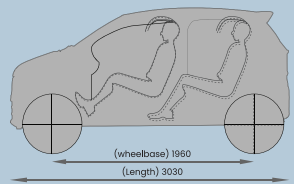

Easy Ride

so Light

Mini size with flexible interior, light life with intelligent system

Cruise/Limit

Acceleration

SO Light

Dimensions:

Unit: mm