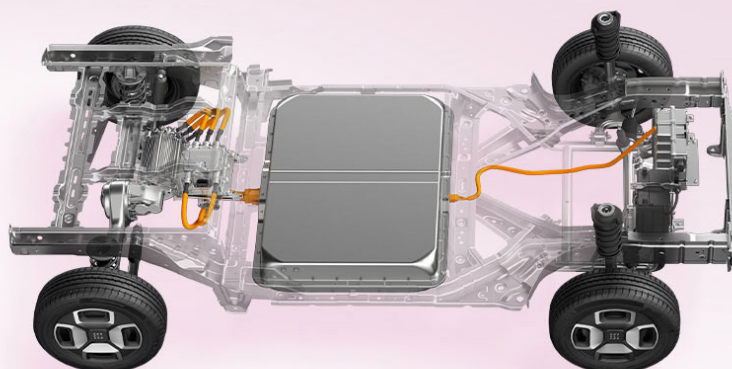

Easy Ride

so Light

Mini size with flexible interior, light life with intelligent system

Cruise/Limit

Acceleration

SO Light

Dimensions:

Unit: mm