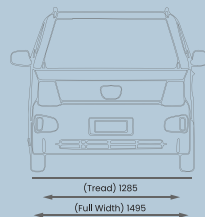

Easy Ride

so Light

Mini size with flexible interior, light life with intelligent system

Cruise/Limit

Acceleration

SO Light

Dimensions:

Unit: mm