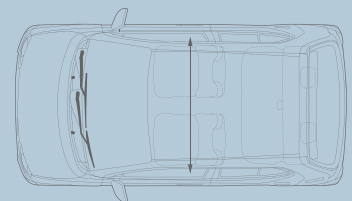

Easy Ride

so Light

Mini size with flexible interior, light life with intelligent system

Cruise/Limit

Acceleration

SO Light

Dimensions:

Unit: mm