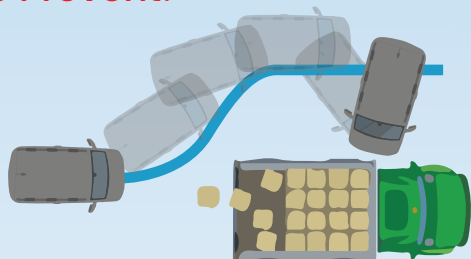

Rear View Camera
RADAR distance system
It's easy to park & reverse.

843 Large Rear Space
Can fit all your belongings

Compact Appearance
Smart Handling

It can be folded down by 5:5
Flexible back seats makes you enjoy comfortable

Functional Steering Wheel
Multimedia, Cruise Control, Limit

ESC (Electronic Stability Control)

Helps Prevent:

Oversteering

INTENDED PATH

Understeering

Rollovers

ABS + EBD

Easy Ride

so Light

Mini size with flexible interior, light life with intelligent system

Cruise/Limit

Acceleration

SO Light

Dimensions:

Unit: mm