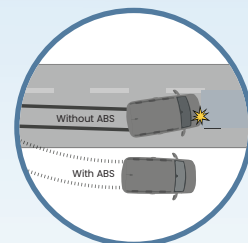

Functional Steering Wheel
Multimedia, Cruise Control, Limit

ESC (Electronic Stability Control)

Helps Prevent:

Oversteering

INTENDED PATH

Understeering

Rollovers

ABS + EBD

Easy Ride

so Light

Mini size with flexible interior, light life with intelligent system

Cruise/Limit

Acceleration

SO Light

Dimensions:

Unit: mm