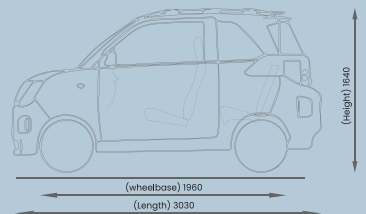

Easy Ride

so Light

Mini size with flexible interior, light life with intelligent system

Cruise/Limit

Acceleration

SO Light

Dimensions:

Unit: mm