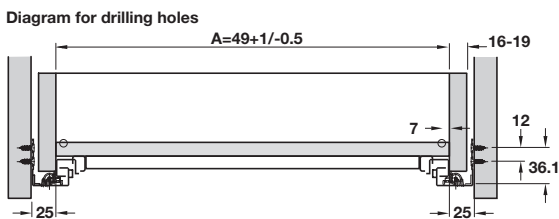

HÄFELE CONCEALED RUNNERS

Undermounted concealed runners with integrated Soft-close®.

Häfele Concealed undermount drawer runners, full extension

- > Under mounted
- > 30 kg carrying capacity
- > With integrated Soft-close®
- > Height adjustment ±3.0 mm
- > Galvanized steel
- > Order qty: 1 pair

10

Drawer Side Systems, Drawers and Runners: Runners

! Please note: for soft close to work correctly, the runners must be installed in line and exactly level with each other

Full Extension

FIXINGS REQUIRED
VARIANTA
Ø 5

FIXINGS REQUIRED
HCSPA
Ø 4.0

Length	Extension length	Cabinet length (L1)	Cat. No.
30 kg carrying capacity			
300 mm	288 mm	318 mm	433.10.530
350 mm	338 mm	368 mm	433.10.535
400 mm	388 mm	418 mm	433.10.540
450 mm	438 mm	468 mm	433.10.545
500 mm	488 mm	518 mm	433.10.550
550 mm	538 mm	568 mm	433.10.555

TOH TECHNOLOGY 2018, © Häfele U.K. Ltd 2018. Dimensional data not binding. We reserve the right to alter specifications without notice.