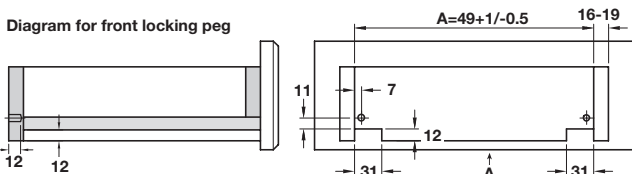

HÄFELE CONCEALED RUNNERS

Undermounted concealed runners with integrated Soft-close®.

Häfele Concealed undermount drawer runners, full extension

- > Under mounted
- > 30 kg carrying capacity
- > With integrated Soft-close®
- > Height adjustment ±3.0 mm
- > Galvanized steel
- > Order qty: 1 pair

10

Drawer Side Systems, Drawers and Runners: Runners

! Please note: for soft close to work correctly, the runners must be installed in line and exactly level with each other

Full Extension

FIXINGS REQUIRED
VARIANTA
Ø 5

FIXINGS REQUIRED
HCSPA
Ø 4.0

Length	Extension length	Cabinet length (L1)	Cat. No.
30 kg carrying capacity			
300 mm	288 mm	318 mm	433.10.530
350 mm	338 mm	368 mm	433.10.535
400 mm	388 mm	418 mm	433.10.540
450 mm	438 mm	468 mm	433.10.545
500 mm	488 mm	518 mm	433.10.550
550 mm	538 mm	568 mm	433.10.555