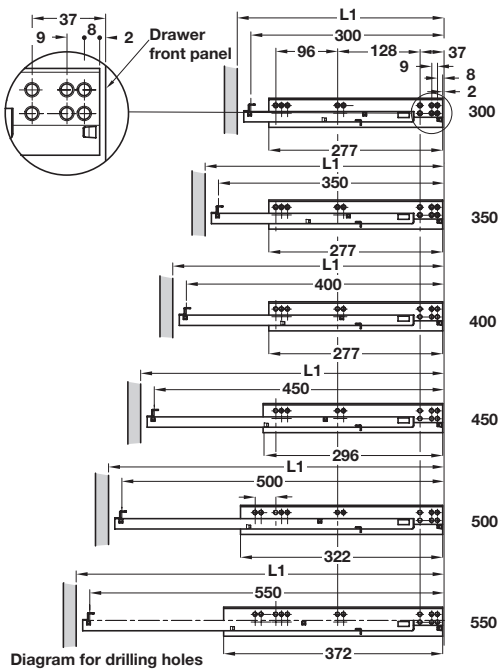

HÄFELE CONCEALED RUNNERS

Undermounted concealed runners with integrated Soft-close®.

Häfele Concealed undermount drawer runners, full extension

- > Under mounted
- > 30 kg carrying capacity
- > With integrated Soft-close®
- > Height adjustment ±3.0 mm
- > Galvanized steel
- > Order qty: 1 pair

10

Drawer Side Systems, Drawers and Runners: Runners

! Please note: for soft close to work correctly, the runners must be installed in line and exactly level with each other

Full Extension

FIXINGS REQUIRED
VARIANTA
Ø 5

FIXINGS REQUIRED
HCSPA
Ø 4.0

Length	Extension length	Cabinet length (L1)	Cat. No.
30 kg carrying capacity			
300 mm	288 mm	318 mm	433.10.530
350 mm	338 mm	368 mm	433.10.535
400 mm	388 mm	418 mm	433.10.540
450 mm	438 mm	468 mm	433.10.545
500 mm	488 mm	518 mm	433.10.550
550 mm	538 mm	568 mm	433.10.555

TOH TECHNOLOGY 2018, © Häfele U.K. Ltd 2018. Dimensional data not binding. We reserve the right to alter specifications without notice.