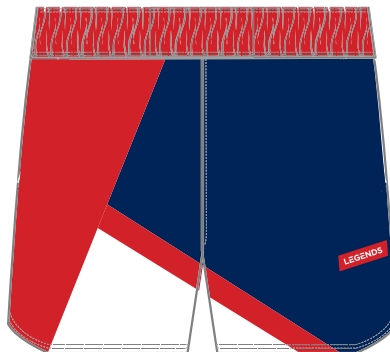

YOUTH SIZING: YXS-Y3XL
MEN'S SIZING: XS-5XL

LT7ML09- \$70.00

STYLE 2

STYLE 3

STYLE 4

STYLE 1

714
LACROSSE REVERSIBLE

100% Polyester, 4.42 oz.
 2-Ply Construction
 Arm and neck self binding

YOUTH SIZING: YXS-YXL
MEN'S SIZING: XS-3XL

LT7ML03- \$75.00

STYLE 2

STYLE 3

STYLE 4

STYLE 1

714 LACROSSE SHORT

100% Polyester, 4.42 oz.
Side notch
Available with or without pocket

YOUTH SIZING: YXS-YXL
MEN'S SIZING: XS-3XL

LT7ML02- \$65.00

STYLE 2

STYLE 3

STYLE 4

#1	LEGENDS	1234567890
#2	LEGENDS	1234567890
#3	LEGENDS	1234567890
#4	LEGENDS	1234567890
#5	LEGENDS	1234567890
#6	LEGENDS	1234567890
#7	LEGENDS	1234567890
#8	LEGENDS	1234567890
#9	<i>Legends</i>	<i>1234567890</i>
#10	LEGENDS	1234567890
#11	<i>Legends</i>	<i>1234567890</i>
#12	LEGENDS	1234567890

WHITE (WB)

BLACK (B)

RED (R)

BRICK RED (BRR)

CARDINAL (C)

MAROON (M)

SEMINOLE (SE)

PINK (PK)