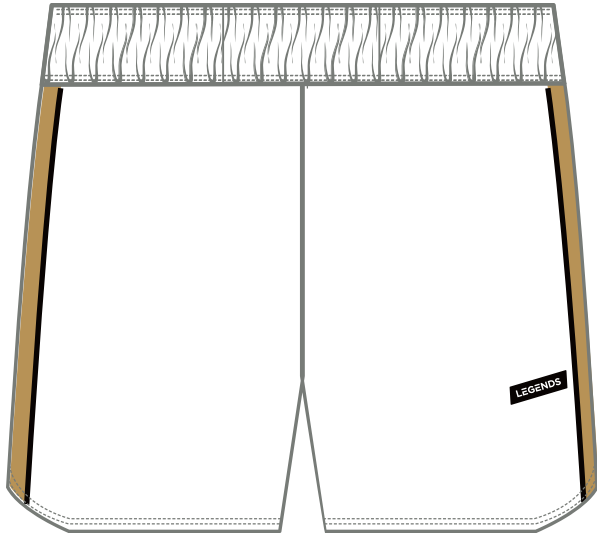

LEGENDS

**TEAM
DIVISION**

LACROSSE

STYLE 1

AUTHENTIC SUBLIMATED LACROSSE JERSEY

92% Polyester, 8% Spandex 8.07oz.
Perforated back panel
Set in sleeve or sleeveless option

**YOUTH SIZING: YXS-YXL
MEN'S SIZING: XS-3XL**

SET IN SLEEVE

LTAML01- \$115.00

SLEEVELESS

LTAML03- \$110.00

STYLE 2

STYLE 3

STYLE 4

AUTHENTIC SUBLIMATED LACROSSE SHORT

92% Polyester, 8% Spandex 8.07oz.
Side notch to increase mobility

YOUTH SIZING: YXS-YXL
MEN'S SIZING: XS-3XL

LTAML02- \$105.00

STYLE 1

STYLE 2

STYLE 3

STYLE 4

714

LACROSSE VINTAGE JERSEY

100% Polyester, 4.42 oz. neck and sleeve

1" Neck

Raglan sleeve cut

Side seam

Porthole mesh material for ventilation

YOUTH SIZING: YXS-YXL

MEN'S SIZING: XS-5XL