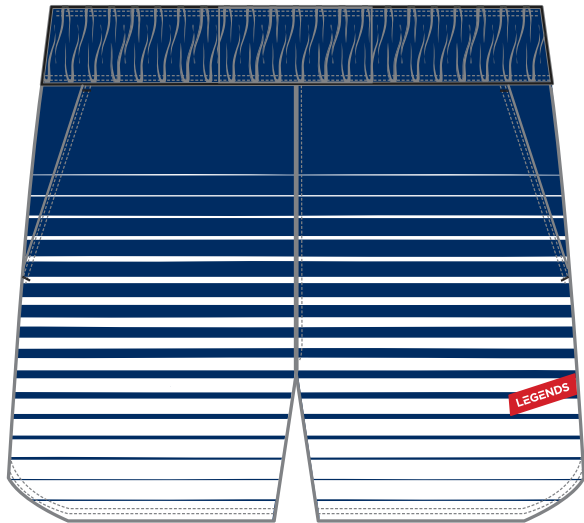

92% Polyester, 8% Spandex 8.07oz.
Side notch to increase mobility

YOUTH SIZING: YXS-YXL
MEN'S SIZING: XS-3XL

LTAML02- \$105.00

STYLE 1

STYLE 2

STYLE 3

STYLE 4

714

YOUTH SIZING: YXS-Y3XL
MEN'S SIZING: XS-5XL

LT7ML09- \$70.00

STYLE 2

STYLE 3

STYLE 4

STYLE 1

714
LACROSSE REVERSIBLE

100% Polyester, 4.42 oz.
 2-Ply Construction
 Arm and neck self binding

YOUTH SIZING: YXS-YXL
MEN'S SIZING: XS-3XL

LT7ML03- \$75.00

STYLE 2

STYLE 3

STYLE 4

STYLE 1

714 LACROSSE SHORT

100% Polyester, 4.42 oz.
Side notch
Available with or without pocket

YOUTH SIZING: YXS-YXL
MEN'S SIZING: XS-3XL

LT7ML02- \$65.00

STYLE 2

STYLE 3

STYLE 4

#1	LEGENDS	1234567890
#2	LEGENDS	1234567890
#3	LEGENDS	1234567890
#4	LEGENDS	1234567890
#5	LEGENDS	1234567890
#6	LEGENDS	1234567890
#7	LEGENDS	1234567890
#8	LEGENDS	1234567890
#9	<i>Legends</i>	<i>1234567890</i>
#10	LEGENDS	1234567890
#11	<i>Legends</i>	<i>1234567890</i>
#12	LEGENDS	1234567890