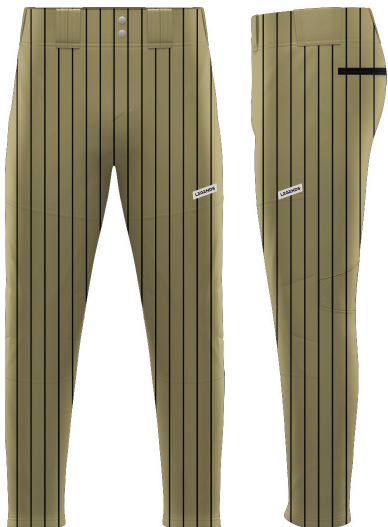

**YOUTH SIZING: YS-YXL
MEN'S SIZING: XS-3XL**

LTABS05- \$120.00

STYLE 2

STYLE 3

STYLE 4

STYLE 1

AUTHENTIC SUBLIMATED BASEBALL 2-BUTTON

90% Polyester, 10% Spandex
Perforated sleeve panel for ventilation
Perforated panels on upper back and side
Set-in sleeve
Hemline: notched back

**YOUTH SIZING: YS-YXL
MEN'S SIZING: XS-3XL**

LTABS03- \$115.00

STYLE 2

STYLE 3

STYLE 4

STYLE 1

AUTHENTIC SUBLIMATED BASEBALL PANT

92% Polyester, 8% Spandex 8.07oz.
 Articulated knee construction with doubled
 knee panel, (inner knee panel applied to
 main body)
 Tapered cut full length inseam open cuff or
 Knicker length inseam with elastic cuff

YOUTH SIZING: XS-YXL
MEN'S SIZING: S-3XL

PANT
LTABS02- \$150.00
 KNICKER
LTABS04- \$145.00

STYLE 2

STYLE 3

STYLE 4

STYLE 1

714 BASEBALL CREW NECK JERSEY

100% Polyester, 4.42 oz.
Jerseys have a slightly tailored fit
Set-in sleeve jersey

YOUTH SIZING: YXS-YXL
MEN'S SIZING: XS-3XL

LT7BS01- \$65.00

STYLE 2

STYLE 3

STYLE 4

714 BASEBALL 2 BUTTON JERSEY

100% Polyester, 4.42 oz.
Jerseys have a slightly tailored fit
Set-In sleeve Jersey

YOUTH SIZING: YXS-YXL
MEN'S SIZING: XS-3XL