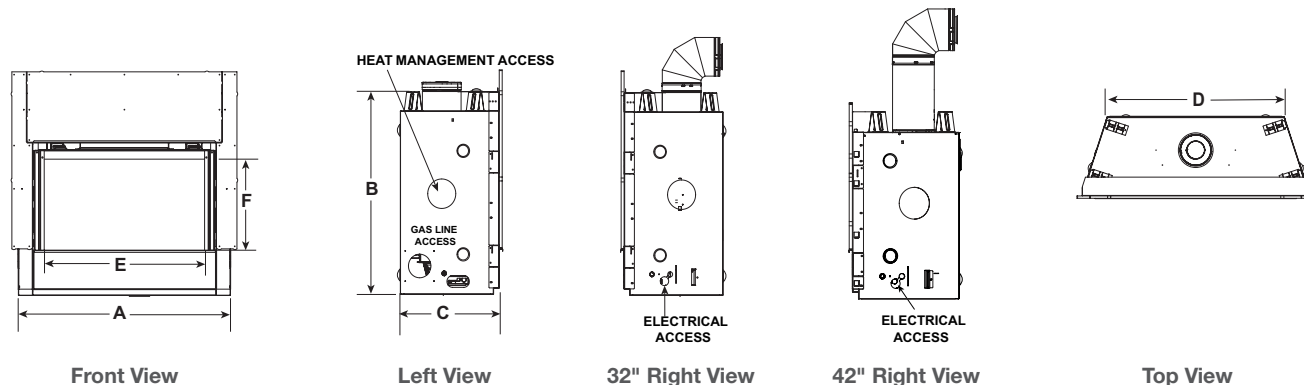

## Technical Specifications

MODEL	FRONT WIDTH (A)		HEIGHT (B)		DEPTH (C)		REAR WIDTH (D)		GLASS SIZE (E X F)	BTU/HR INPUT
	ACTUAL	FRAMING	ACTUAL	FRAMING	ACTUAL	FRAMING	ACTUAL	FRAMING		
Jade 32"	36" (914)	37" (940)	38-1/16" (967)	36-1/2" (927)	17-3/4" (451)	17-3/4" (451)	25-3/4" (654)	37" (940)	27-1/4" x 15-1/4" (692 x 337)	19,000 (NG) 16,500 (LP)
Jade 42"	48" (1219)	49" (1245)	33-11/16" (856)	32-3/4" (832)	17-3/4" (451)	17-3/4" (451)	37-3/4" (959)	49" (1016)	39" x 15-1/4" (991 x 337)	25,250 (NG) 23,500 (LP)