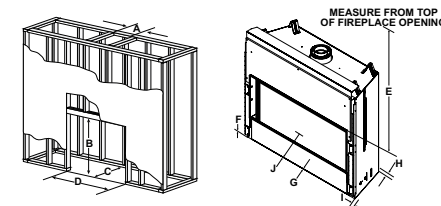

Dimensions are in inches and millimeters. Product information is not complete and is subject to change without notice. Product installation must adhere strictly to instructions shipped with product. We recommend measuring individual units at installation. NOTE: Combustible material should not cover the face. Refer to installation manual for detailed specifications on installing this product. Hearth & Home Technologies® reserves the right to update units periodically. Actual product appearance, including flame, may differ from product images.

Efficiencies EnerGuide (CSA P.4.1-15) is the official Government of Canada mark associated with the labelling and rating of the energy consumption or energy efficiency of specific products.

JADE32	JADE42
51.1%	63.8%

For more information about Majestic efficient and environmentally friendly products, please visit www.majesticproducts.com.

Limited Lifetime Warranty²

The strongest in the industry, Majestic provides a limited lifetime warranty on gas-burning products of the most important aspects: firebox and heat exchanger.

Your Majestic Dealer:

² For full warranty details go to majesticproducts.com. The information provided in this literature is for planning purposes only and subject to change. Please consult the installation manual for actual installation. Actual product appearance may differ from product images. Fireplace, stove and insert surfaces get extremely HOT and can cause severe burns if touched. Keep a safe distance away. To learn more visit www.majesticproducts.com.