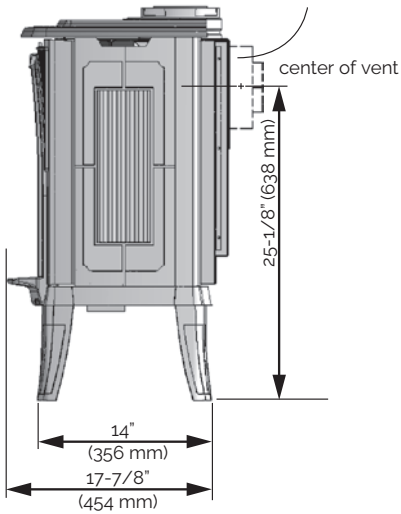

MADRONA MODERN VIEWING AREA

21³/₄" w x 13" h = 283"²

Always refer to the manual for complete installation instructions.

The President stove includes a convenient panel that allows easy access to manual controls and battery.