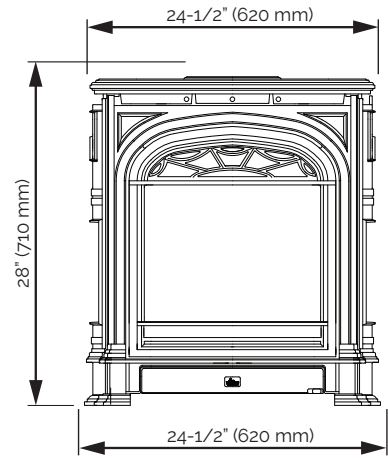

* Madrona requires special options for rear vent. See dealer.

PRESIDENT VIEWING AREA

16³/₄" w x 15³/₈" h = 258"²

MADRONA VIEWING AREA

arched front:
20³/₈" w x 13¹/₂" h = 275"²
(minus frets)

square front:
21³/₄" w x 13" h = 283"²

MADRONA MODERN VIEWING AREA

21³/₄" w x 13" h = 283"²

Always refer to the manual for complete installation instructions.

The President stove includes a convenient panel that allows easy access to manual controls and battery.