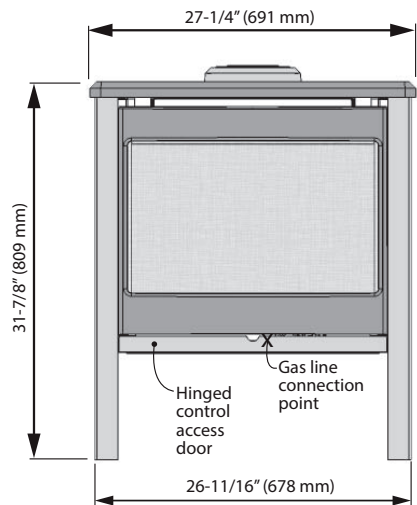

* Madrona requires special options for rear vent. See dealer.

PRESIDENT VIEWING AREA

16³/₄" w x 15³/₈" h = 258"²

MADRONA VIEWING AREA

arched front:
20³/₈" w x 13¹/₂" h = 275"²
(minus frets)

square front:
21³/₄" w x 13" h = 283"²

MADRONA MODERN VIEWING AREA

21³/₄" w x 13" h = 283"²

Always refer to the manual for complete installation instructions.

The President stove includes a convenient panel that allows easy access to manual controls and battery.