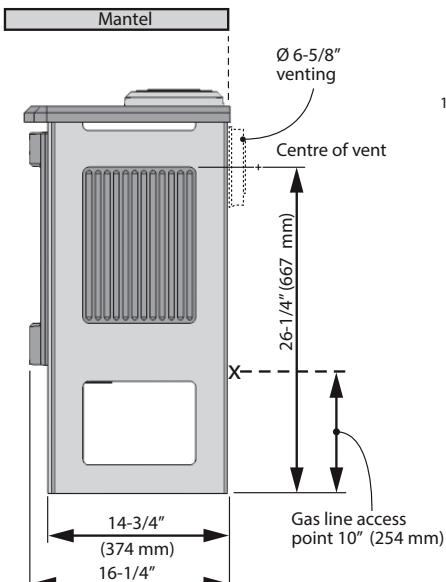

MADRONA MODERN VIEWING AREA

21³/₄" w x 13" h = 283"²

Always refer to the manual for complete installation instructions.

The President stove includes a convenient panel that allows easy access to manual controls and battery.