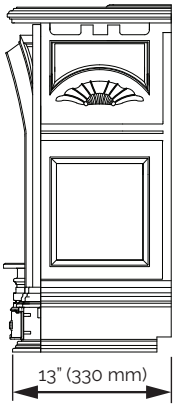

* Madrona requires special options for rear vent. See dealer.

PRESIDENT VIEWING AREA

16³/₄" w x 15³/₈" h = 258"²

MADRONA VIEWING AREA

arched front:
20³/₈" w x 13¹/₂" h = 275"²
(minus frets)

square front:
21³/₄" w x 13" h = 283"²

MADRONA MODERN VIEWING AREA

21³/₄" w x 13" h = 283"²

Always refer to the manual for complete installation instructions.

The President stove includes a convenient panel that allows easy access to manual controls and battery.