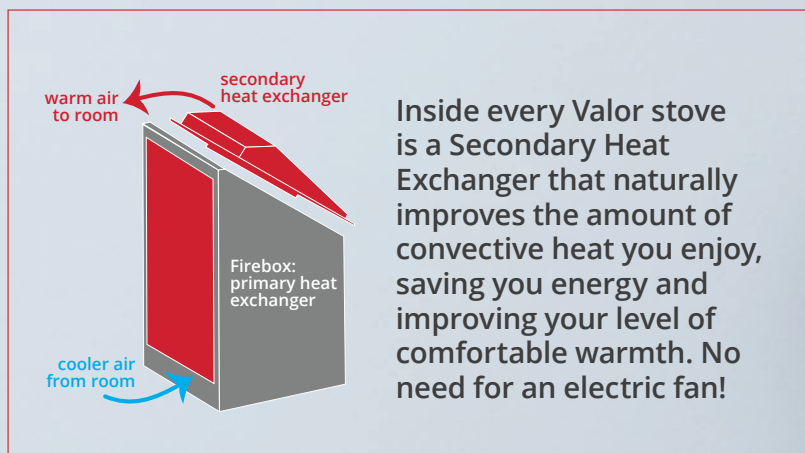

MADRONA LOGS

We designed these expertly crafted Madrona logs as realistic-looking as possible, and engineered them to harness radiant heat from the flames and glowing embers.