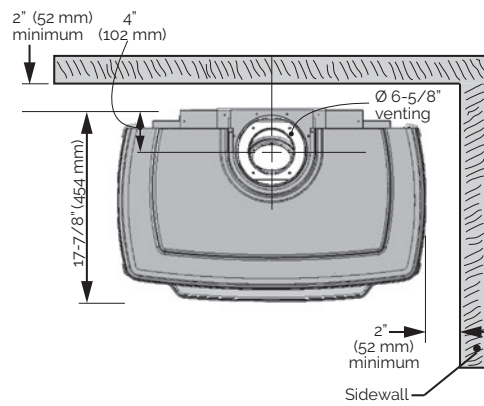

* Madrona requires special options for rear vent. See dealer.

PRESIDENT VIEWING AREA

16³/₄" w x 15³/₈" h = 258"²

MADRONA VIEWING AREA

arched front:
20³/₈" w x 13¹/₂" h = 275"²
(minus frets)

square front:
21³/₄" w x 13" h = 283"²

MADRONA MODERN VIEWING AREA

21³/₄" w x 13" h = 283"²

Always refer to the manual for complete installation instructions.

The President stove includes a convenient panel that allows easy access to manual controls and battery.