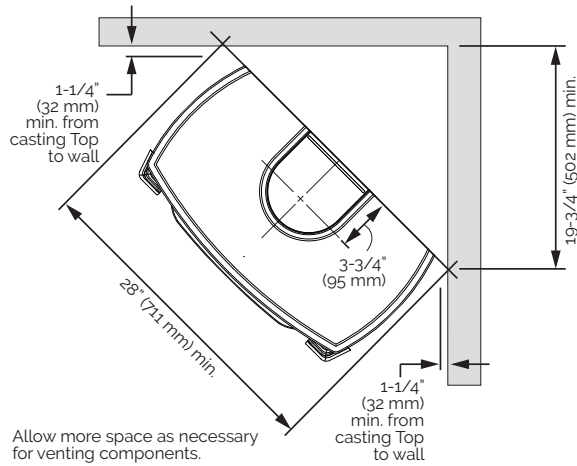

* Madrona requires special options for rear vent. See dealer.

PRESIDENT VIEWING AREA

16³/₄" w x 15³/₈" h = 258"²

MADRONA VIEWING AREA

arched front:
20³/₈" w x 13¹/₂" h = 275"²
(minus frets)

square front:
21³/₄" w x 13" h = 283"²

MADRONA MODERN VIEWING AREA

21³/₄" w x 13" h = 283"²

Always refer to the manual for complete installation instructions.

The President stove includes a convenient panel that allows easy access to manual controls and battery.