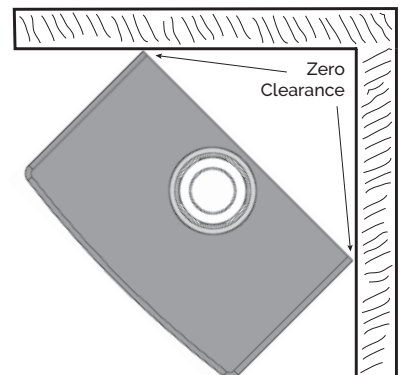

MADRONA MODERN VIEWING AREA

21³/₄" w x 13" h = 283"²

Always refer to the manual for complete installation instructions.

The President stove includes a convenient panel that allows easy access to manual controls and battery.