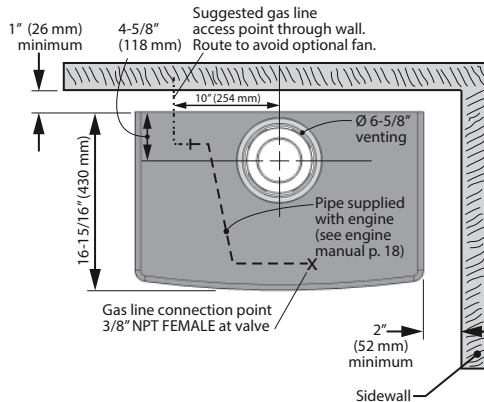

MADRONA MODERN VIEWING AREA

21³/₄" w x 13" h = 283"²

Always refer to the manual for complete installation instructions.

The President stove includes a convenient panel that allows easy access to manual controls and battery.