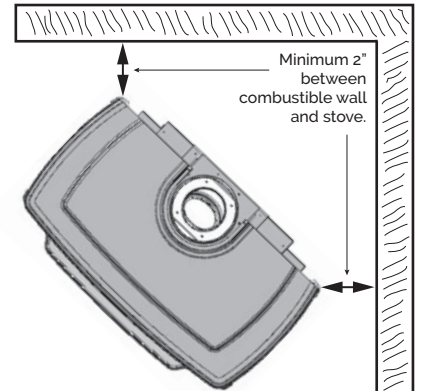

MADRONA MODERN VIEWING AREA

21³/₄" w x 13" h = 283"²

Always refer to the manual for complete installation instructions.

The President stove includes a convenient panel that allows easy access to manual controls and battery.