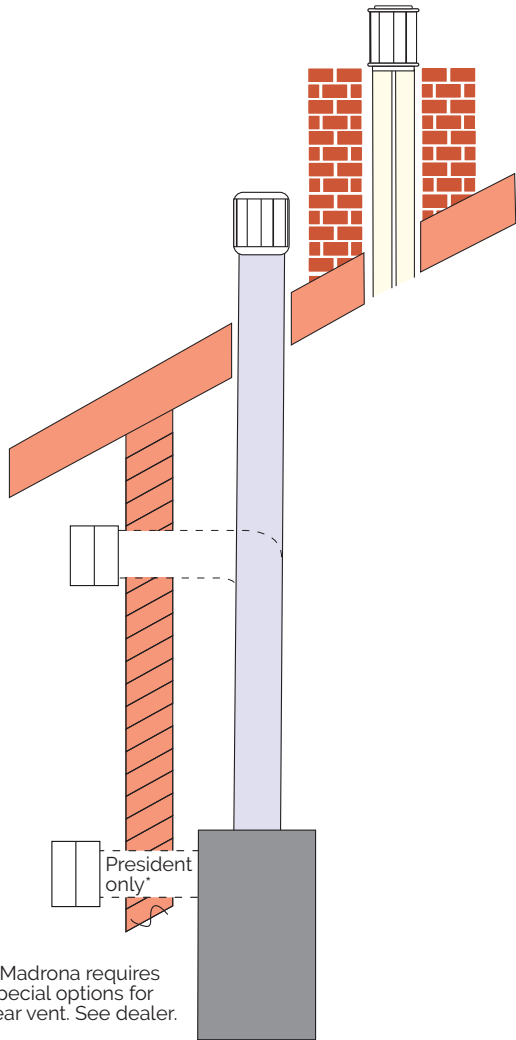

* Madrona requires special options for rear vent. See dealer.

PRESIDENT VIEWING AREA

16³/₄" w x 15³/₈" h = 258"²

MADRONA VIEWING AREA

arched front:
20³/₈" w x 13¹/₂" h = 275"²
(minus frets)

square front:
21³/₄" w x 13" h = 283"²

MADRONA MODERN VIEWING AREA

21³/₄" w x 13" h = 283"²

Always refer to the manual for complete installation instructions.

The President stove includes a convenient panel that allows easy access to manual controls and battery.