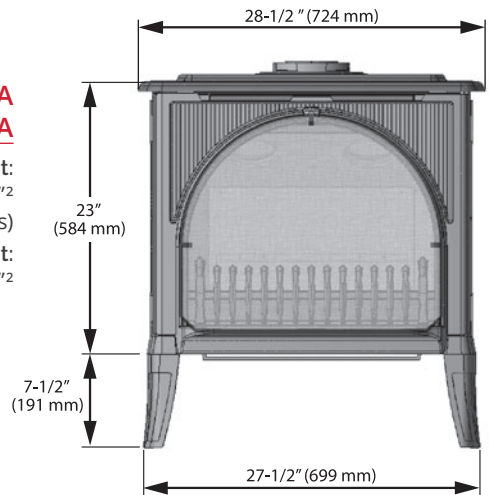

* Madrona requires special options for rear vent. See dealer.

PRESIDENT VIEWING AREA

16³/₄" w x 15³/₈" h = 258"²

MADRONA VIEWING AREA

arched front:
20³/₈" w x 13¹/₂" h = 275"²
(minus frets)

square front:
21³/₄" w x 13" h = 283"²

MADRONA MODERN VIEWING AREA

21³/₄" w x 13" h = 283"²

Always refer to the manual for complete installation instructions.

The President stove includes a convenient panel that allows easy access to manual controls and battery.