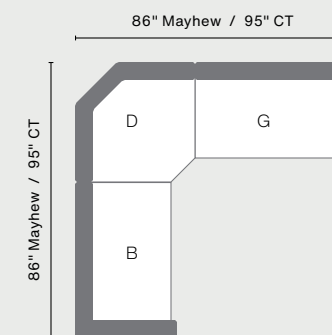

Right Arm Loveseat