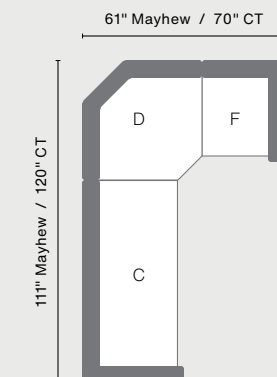

Sectional Arrangement Options

For Mayhew and Classic Terrace (CT) product lines.

Right Arm Club Chair

Right Arm Loveseat

Right Arm Sofa

Center Armless Section

- A** Right Arm Club Chair
- B** Right Arm Loveseat
- C** Right Arm Sofa
- D** Corner Section
- E** Center Armless Section
- F** Left Arm Club Chair
- G** Left Arm Loveseat
- H** Left Arm Sofa