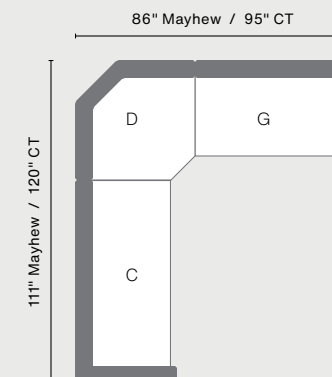

Sectional Arrangement Options

For Mayhew and Classic Terrace (CT) product lines.

Right Arm Club Chair

Right Arm Loveseat

Right Arm Sofa

Center Armless Section

- A** Right Arm Club Chair
- B** Right Arm Loveseat
- C** Right Arm Sofa
- D** Corner Section
- E** Center Armless Section
- F** Left Arm Club Chair
- G** Left Arm Loveseat
- H** Left Arm Sofa