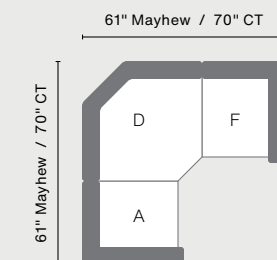

Right Arm Club Chair