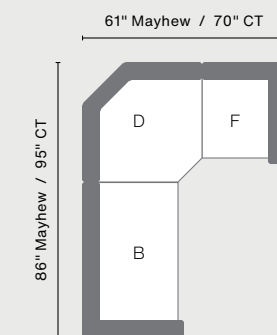

Right Arm Loveseat