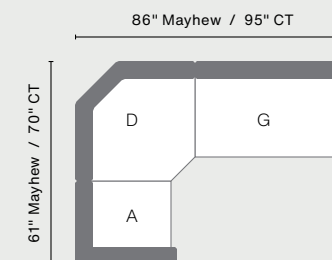

Right Arm Club Chair