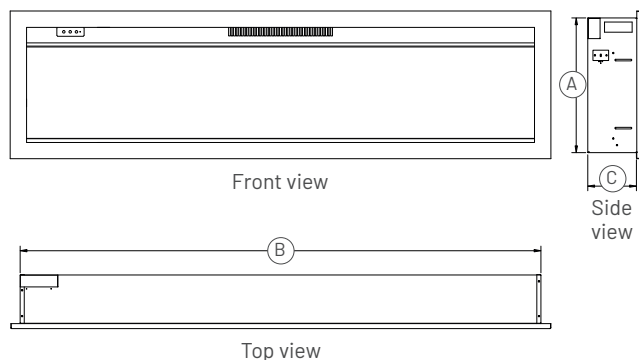

IN THE BOX DECORATIVE MEDIA

Included Media: All units come with a birch log set, glass beads and glass chunks.

Designer Tip: Optional decorative media choices are available for this series, please visit our for more details.

REMOTE

OPTIONAL MEDIA KITS

Ambiance Impressionist® 50 with birch logs and glass ember bed.

Impressionist®

TECHNICAL SPECIFICATIONS

ENERGY			ENERGY CONSUMPTION		FLAME MOTOR		HEATING AREA	BLOWER INCLUDED
Volts	Amps	Watts	High	Off	Lamps	Rotor Motor	Area sq in	CFM
120	12.5	1500 max	High 1500 w / Low 750 w	22 watts	LED	1 to 5 watts	500	100

	GLASS		DIMENSIONS			MINIMUM WALL OPENING		
	Dimensions	Area sq in	Height (A)	Depth (C)	Width (B)	Width	Depth	Height
34	13.25" X 30.625"	402	16.875"	6.25"	34.5"	32.875"	6"	16"
42	13.25" X 40.375"	561	16.875"	6.25"	44.25"	42.75"	6"	16"
50	13.25" X 48.5"	636	16.875"	6.25"	52.25"	50.75"	6"	16"
60	13.25" X 58.375"	766	16.875"	6.25"	62.25"	60.75"	6"	16"
74	13.25" X 72.375"	950	16.875"	6.25"	76.25"	74.75"	6"	16"
88	13.25" X 86.375"	1160	16.875"	6.25"	90.25"	88.75"	6"	16"
100	13.25" X 98.375"	1291	16.875"	6.25"	102.25"	100.75"	6"	16"