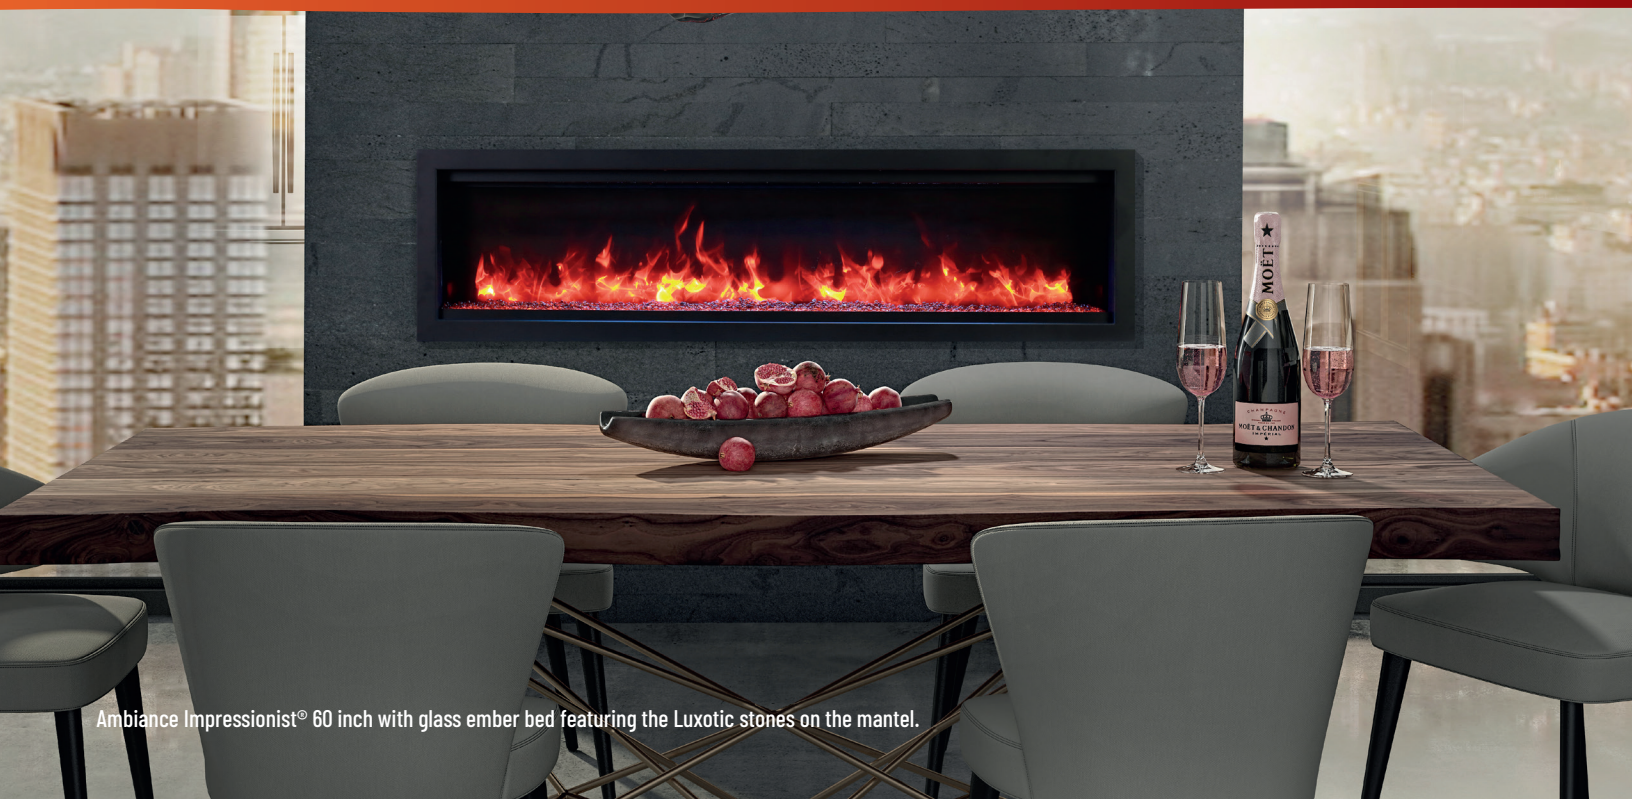

Ambiance Impressionist® 60 inch with glass ember bed featuring the Luxotic stones on the mantel.