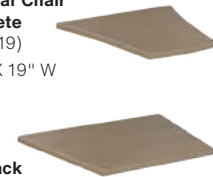

*Umbrella hole and plug standard*

**Dining/Bar Chair Tete-a-Tete**  
(DTAT1819)  
18.5" D X 19" W

**Adirondack Chair Tete-a-Tete**  
(ATAT1823)  
18" D X 23.5" W

**Cup Holder**  
(PVCH0000)

**Gliding Settee Table**  
(PGST2400)  
29" W X 19.5" D X 14.5" H