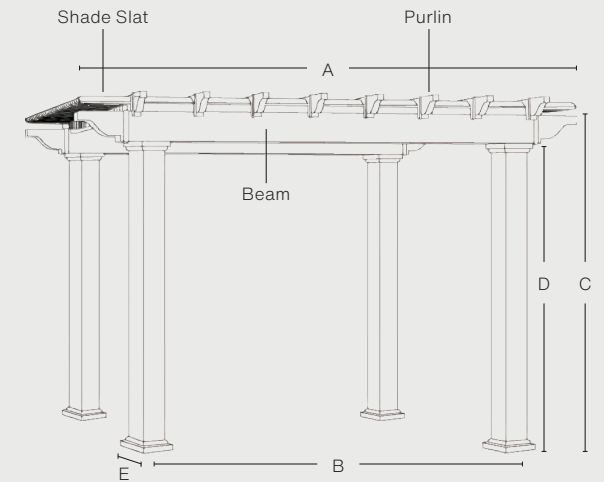

### For Bradford Vinyl Pergola

**Bradford Vinyl Pergola**  
(BVP1212) 12' X 12'  
(BVP1214) 12' X 14'  
(BVP1414) 14' X 14'

<b>Size</b> (Outside to outside of top)	<b>12'</b>	<b>14'</b>
A	12'	14'
B (Center to center of posts)	106"	130"
C	Overall Height: 101"	
D	86"	86"
E	6" X 6" Square Post Size: 9" X 9"	