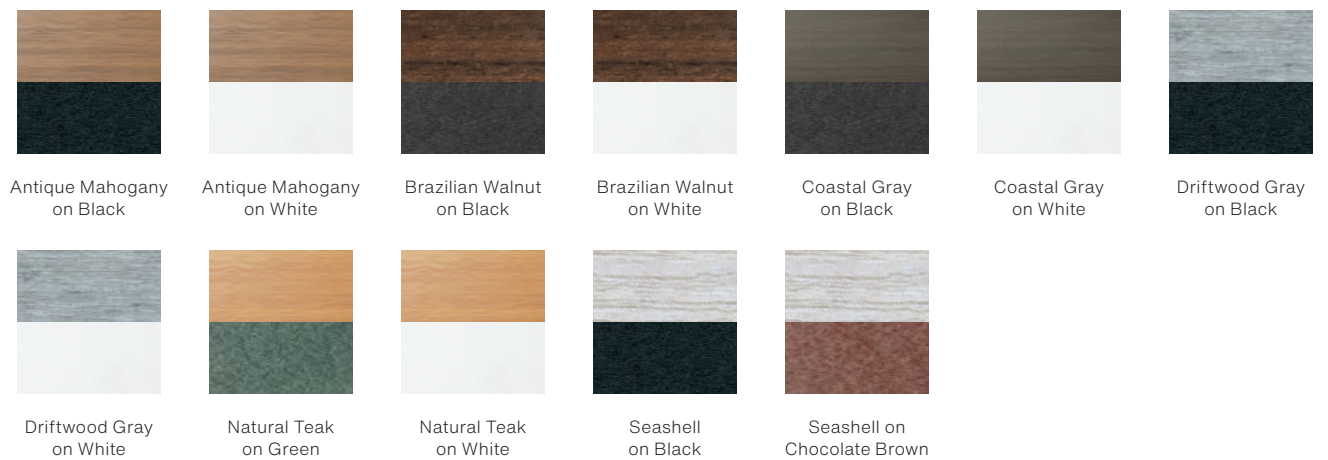

Standard Two-Tone Natural Finish Colors

All products available in two-tone Natural Finishes with the exception of Classic Terrace Deep Seating, Mayhew Deep Seating, Mayhew Sling Chair and Round Trash Can.