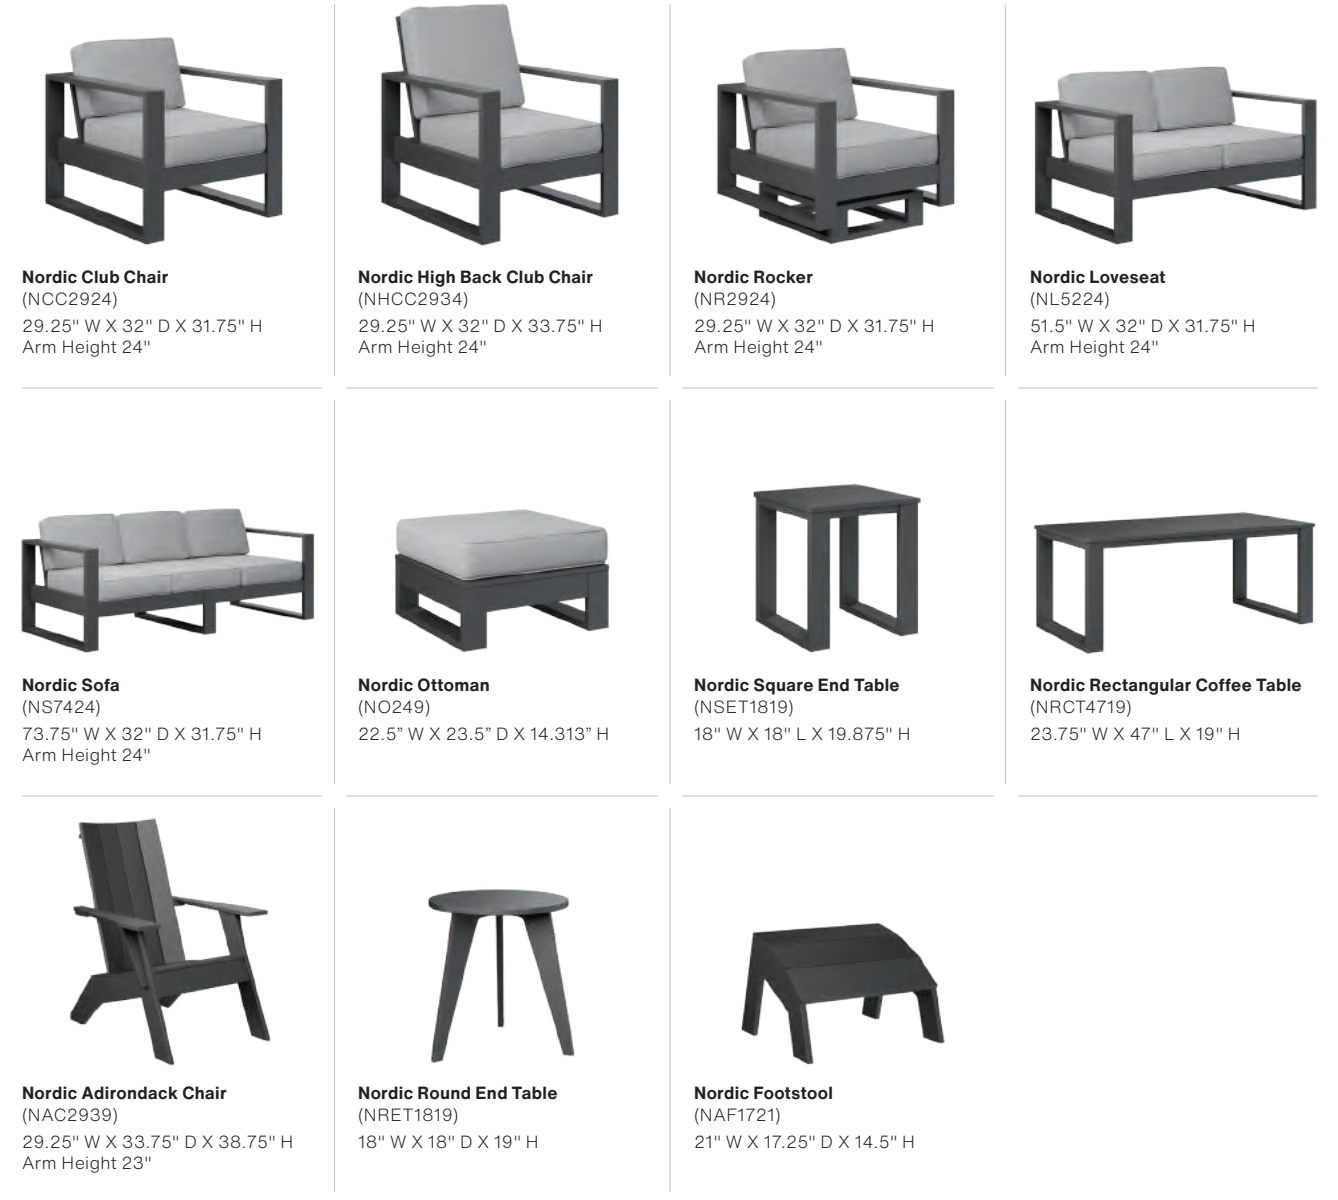

Finishes

Standard Regular Two-Tone Colors

All products available in two-tone color finishes with the exception of Classic Terrace Deep Seating, Mayhew Deep Seating, Mayhew Sling Chair and Round Trash Can.

Standard on White Colors

All products available in two-tone color finishes with the exception of Classic Terrace Deep Seating, Mayhew Deep Seating, Mayhew Sling Chair, Donoma 44" Round Fire Pit/ Table (excluding CD/WH, LG/WH, NB/WH, WW/WH, SG/WH) and Round Trash Can.

Standard Two-Tone Natural Finish Colors

All products available in two-tone Natural Finishes with the exception of Classic Terrace Deep Seating, Mayhew Deep Seating, Mayhew Sling Chair and Round Trash Can.

Nordic

Marine Color Finishes