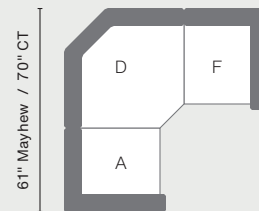

Right Arm Club Chair

61" Mayhew / 70" CT