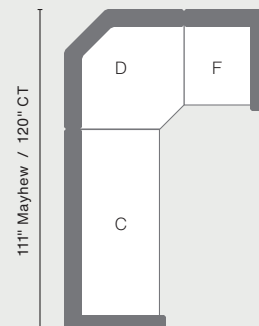

Right Arm Sofa

61" Mayhew / 70" CT