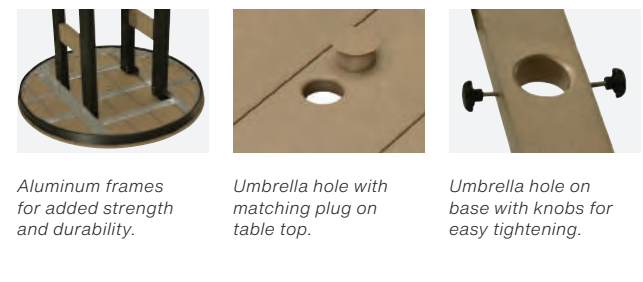

## Dining Table Features

Aluminum frames for added strength and durability.

Umbrella hole with matching plug on table top.

Umbrella hole on base with knobs for easy tightening.

**Garden Classic 28" Square Table**  
Dining Height (GCT0028D)  
Hammered Finish (GCHF0028D)  
28" Sq. X 30.375" H