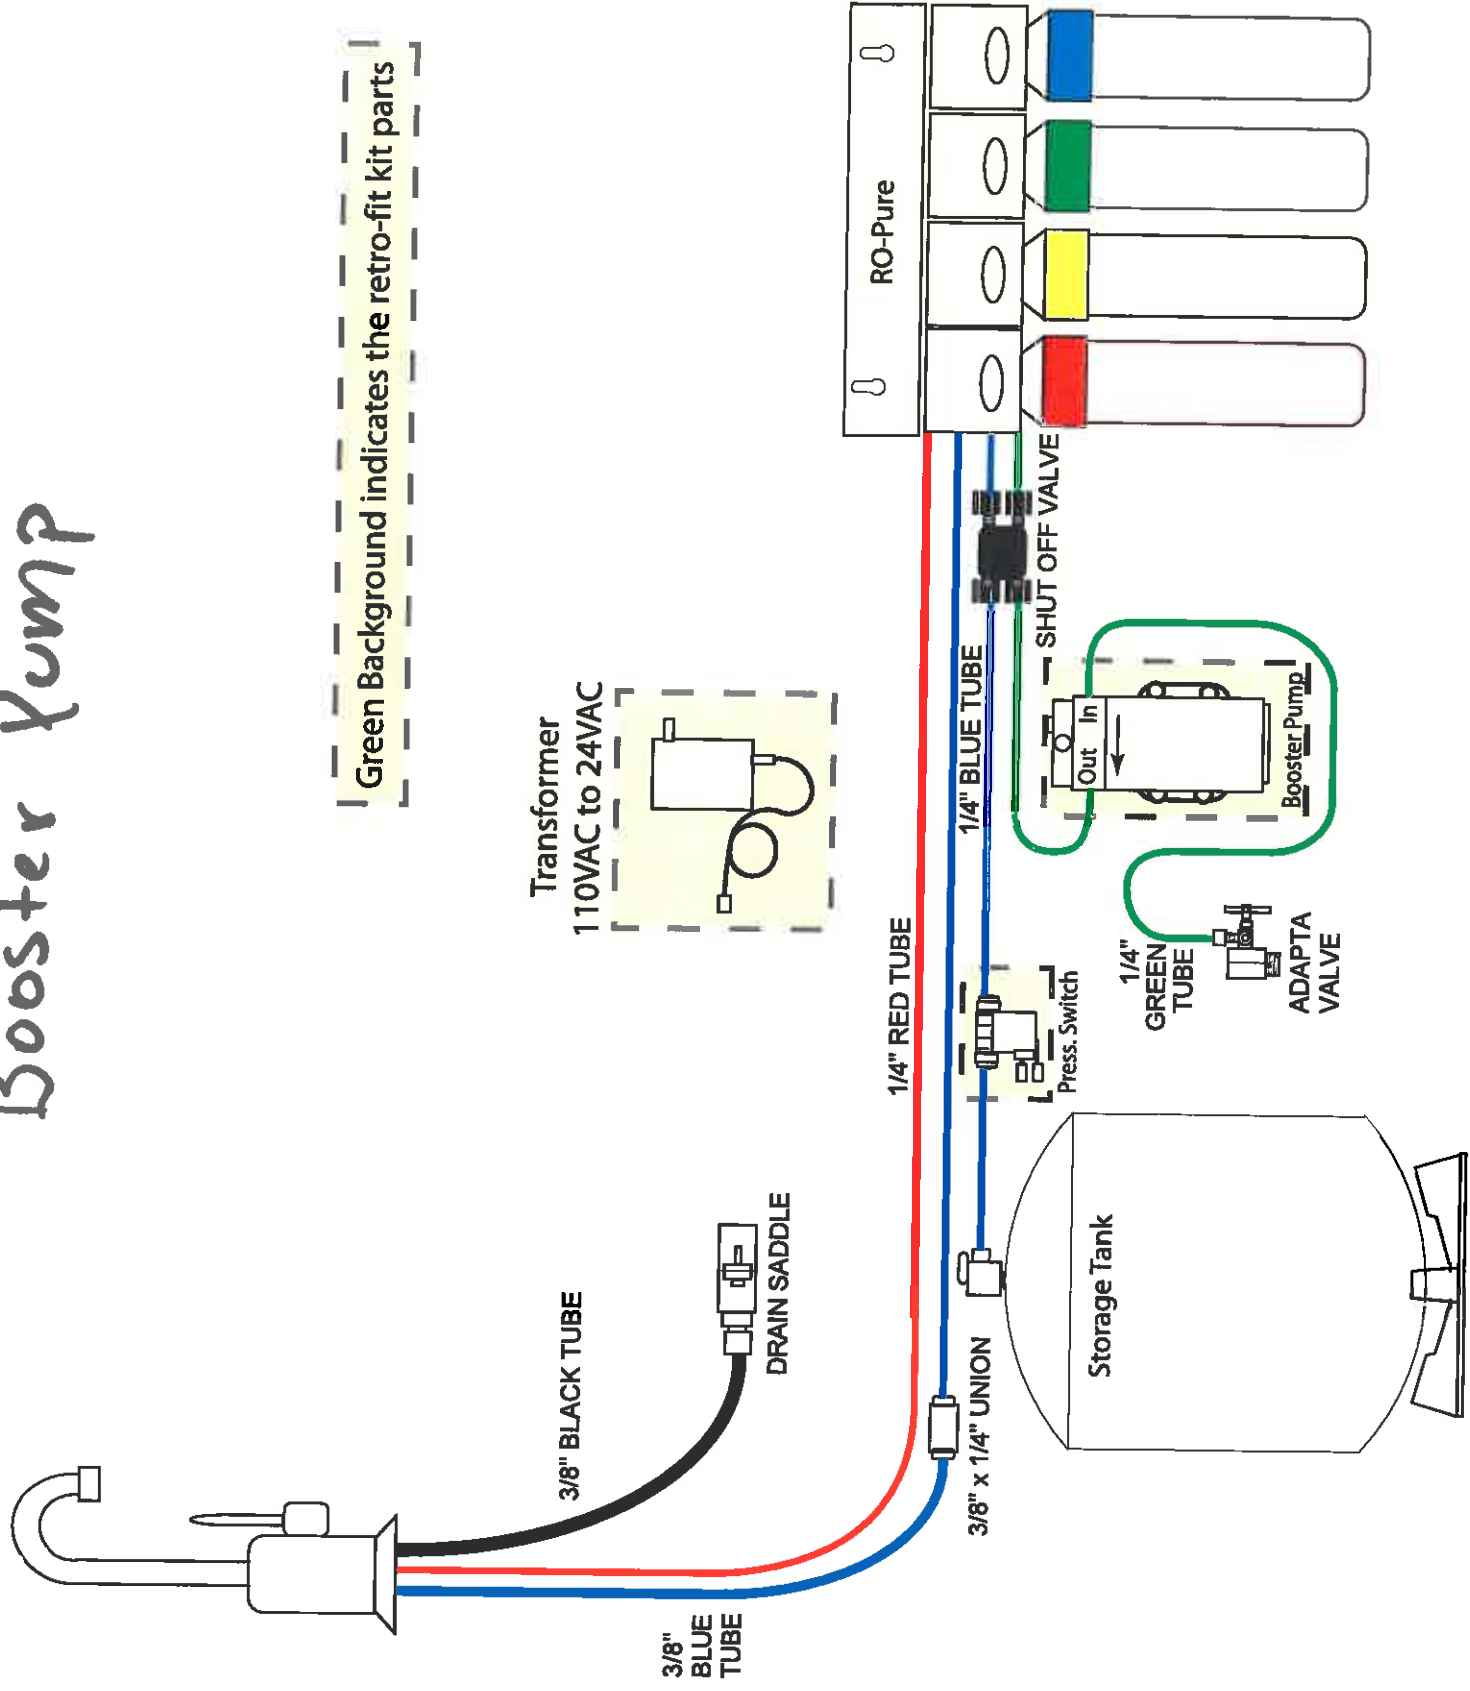

Booster Pump

Green Background indicates the retro-fit kit parts

Transformer
110VAC to 24VAC

© 2011 Home Depot. All rights reserved. Home Depot is a registered trademark of Home Depot U.S.A., Inc. Home Depot is not responsible for any damage or injury resulting from the use of this product. Home Depot is not responsible for any damage or injury resulting from the use of this product. Home Depot is not responsible for any damage or injury resulting from the use of this product.