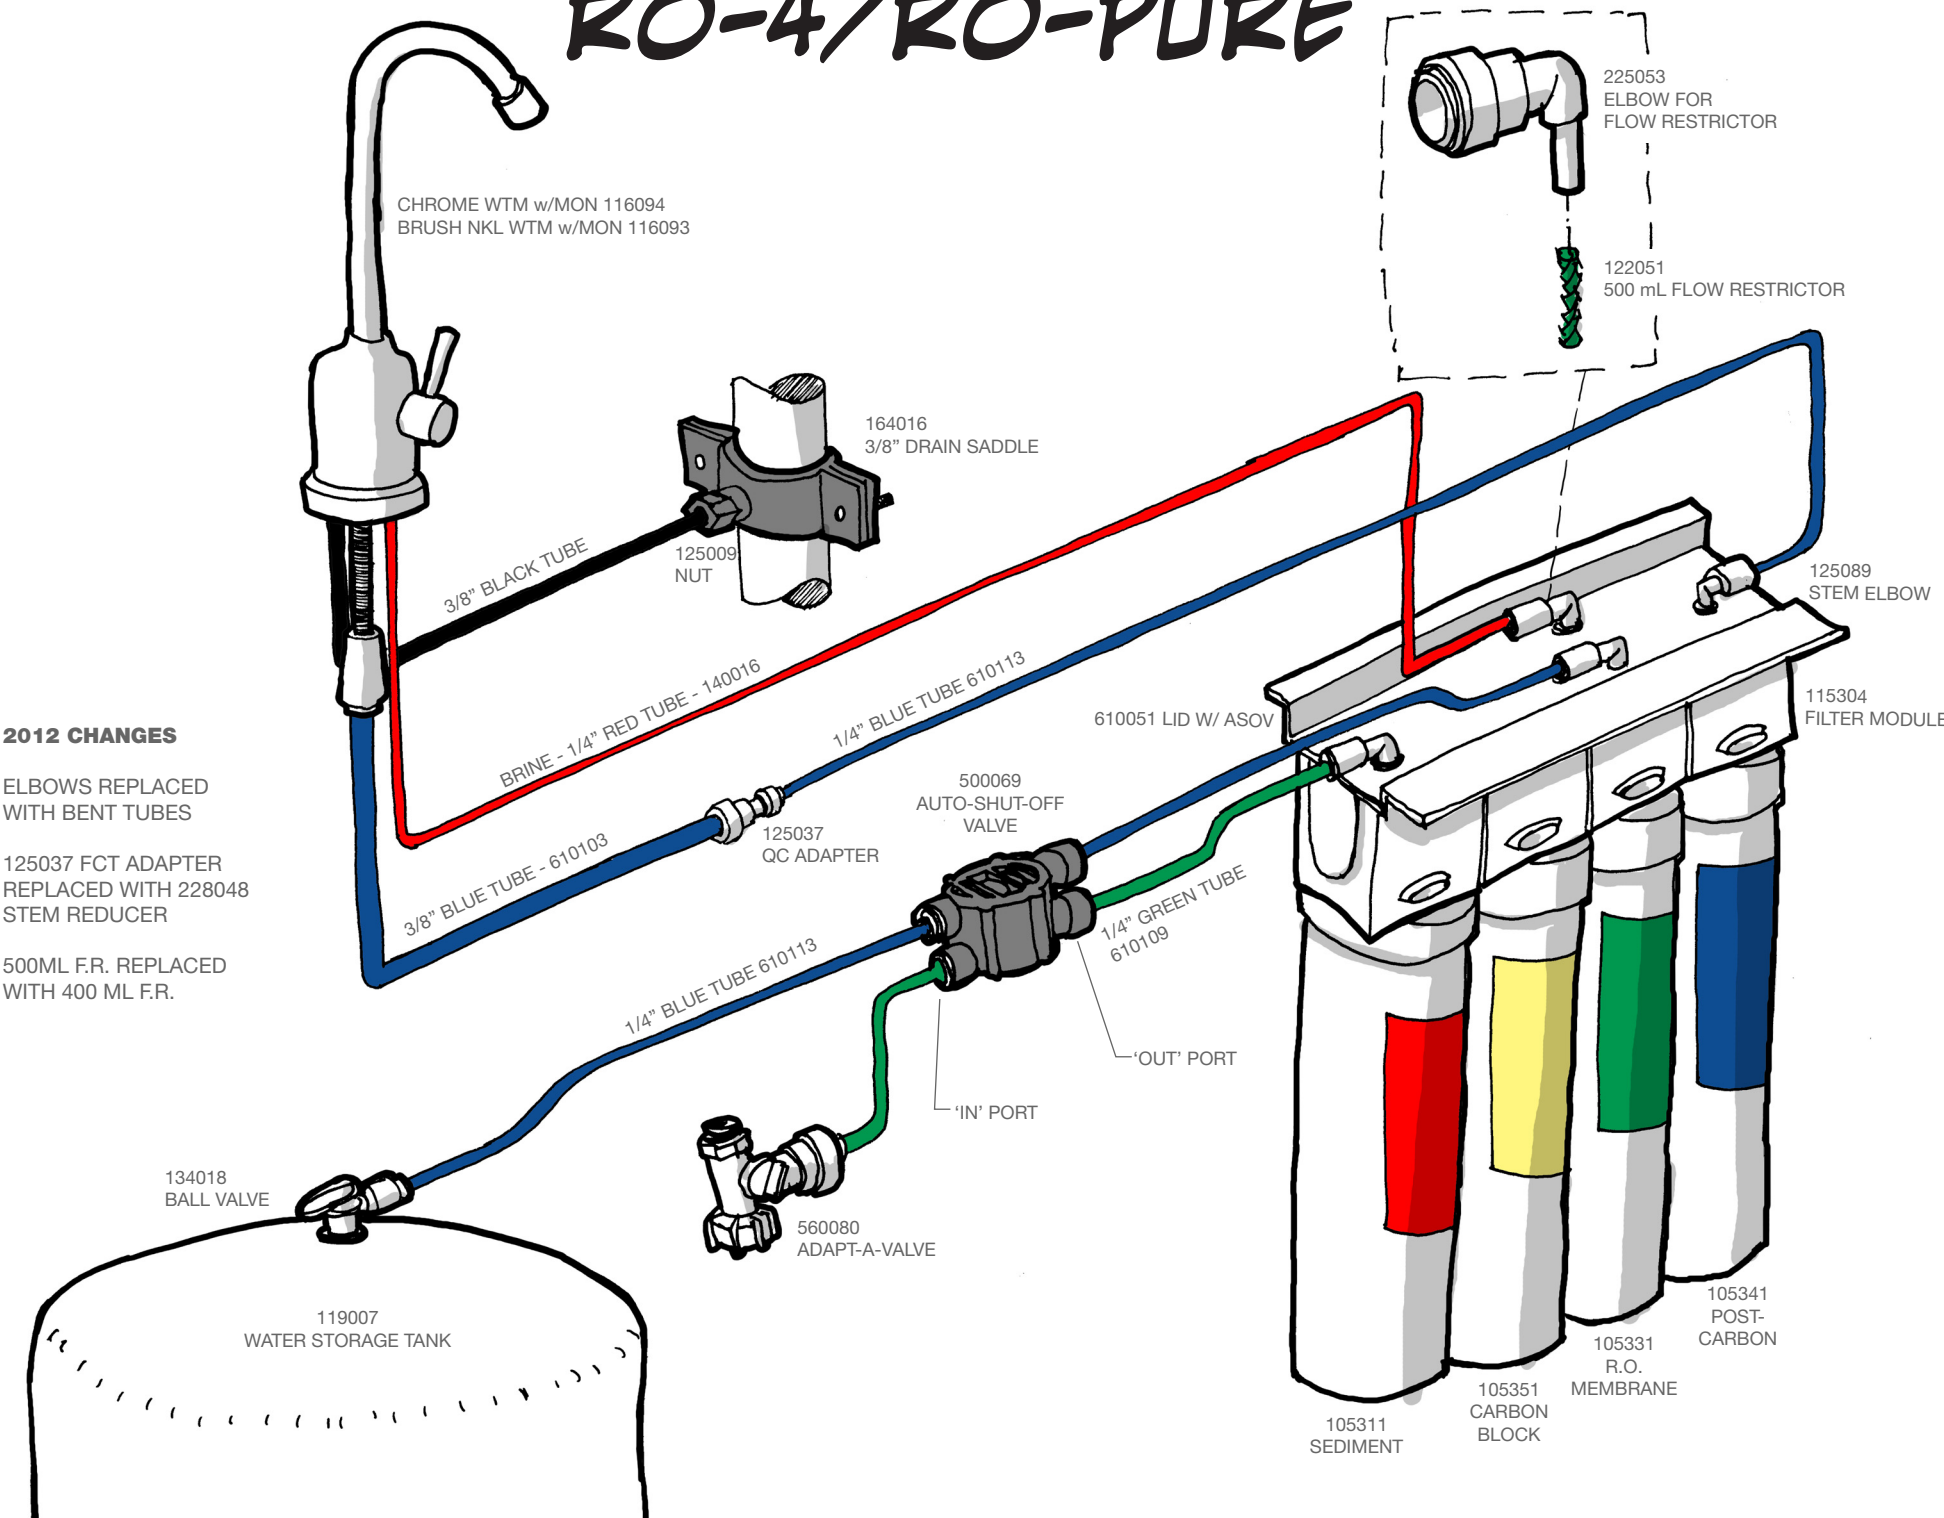

# RO-4/RO-PURE

## 2012 CHANGES

ELBOWS REPLACED WITH BENT TUBES

125037 FCT ADAPTER REPLACED WITH 228048 STEM REDUCER

500ML F.R. REPLACED WITH 400 ML F.R.