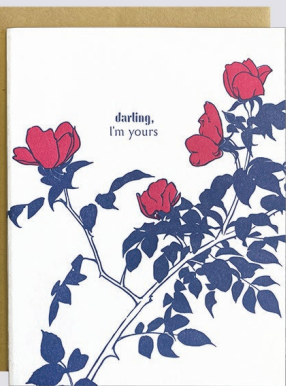

Wild Rose Darling
A2, folded card / GC-103