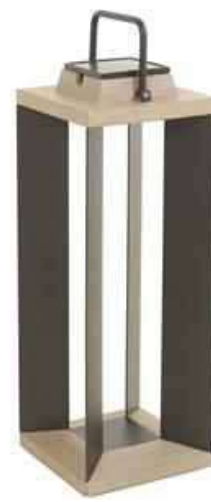

TECKALU OUTDOOR 500LM SOLAR LANTERN
245X245X655 MM DURATEK/BLACK
LSJ-TECKA82

SPECIFICATIONS

Brand	LES JARDINS	Charging Time	8 HOURS
Range	TECKALU	Control Mode	PUSH BUTTON/MOTION DETECTOR
Product Code	LSJ-TECKA82	Dimmable	YES
Finish / Colour	NATURAL DURATEK/BLACK	Handles	ALUMINIUM
Material	DURATEK/ALUMINIUM	Indoor/Outdoor	OUTDOOR
Product Type	LANTERNS	IP Rating	IP55
Power	3W	Kelvin Rating	2700K
W X D X H	245 X 245 X 655	Light Emission	500 LM
Weight (KG)	4.5	Light Source	LED SOLAR MODULE
Base Finish	NATURAL DURATEK	Power Connection	RECHARGEABLE BATTERY/SOLAR & MAINS PLUG
Battery Autonomy Hours At 100% Use	5 HOURS AT 100 % USE	Source Included	YES
Battery Charger Type	SOLAR AND USB CABLE	Structure Finish	BLACK
Battery Type	2X LITHIUM BATTERIES	Weather Resistant	YES

LIFESTYLE IMAGE

Box contents: LANTERN, SOLAR MODULE, USB CHARGING CABLE

Disclaimer: The finish shown in the lifestyle image may not correspond to the listed product.

DRAWING