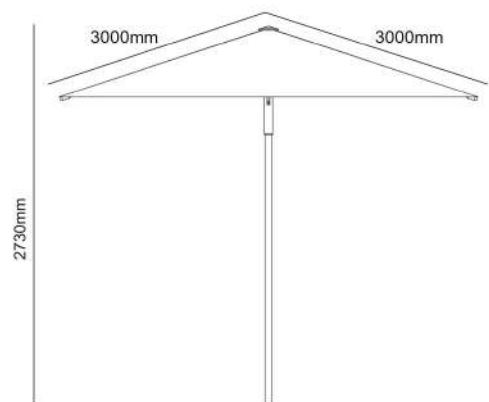

PALMA OUTDOOR CENTRE POLE UMBRELLA
3000X3000X2730MM WHITE/GREY
GYM-UMB-PLM-WHGY

SPECIFICATIONS

Brand	GYMKHANA
Range	PALMA
Product Code	GYM-UMB-PLM-WHGY
Finish / Colour	WHITE/GREY
Material	ALUMINIUM/FABRIC
Product Type	UMBRELLA
W X D X H	3000 X 3000 X 2730
Weight (KG)	9.83
Base	NOT INCLUDED
Foldable	YES

High Durability	YES
Pole	INCLUDED
Pole Material	ALUMINIUM
Retractable Opening System	NO
Rotation	NO
To be Assembled	YES
UV Resistance	UV50+
Weather Resistant	YES
Wind Resistance (KM/H)	39-49

DRAWING

Box contents: UMBRELLA