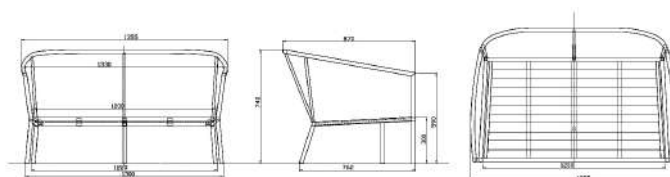

CN - LOMBOK OUTDOOR SOFA SET GREY/BEIGE/ASH BDO-LOM-245-GY-ASH

SPECIFICATIONS

Brand	GYMKHANA
Range	LOMBOK
Product Code	BDO-LOM-245-GY-ASH
Finish / Colour	GREY/BEIGE/ASH
Material	ALUMINIUM/FABRIC
Product Type	SOFA
Weather Resistant	YES
Quick Dry Foam Padding	YES
Foldable	NO
Arm Rest Material	ALUMINIUM

Cushion Colour	BEIGE
Cushion Material	FABRIC
Cushion	INCLUDED
High Durability	YES
Arm Rest Height (mm)	590
Seat Height (mm)	300
Backrest	FIXED
Rope Colour	ASH
Arm Rest Colour	ASH

LIFESTYLE IMAGE

DRAWING