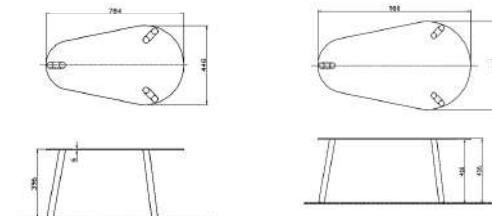

Cushion Colour	BEIGE
Cushion Material	FABRIC
Cushion	INCLUDED
High Durability	YES
Arm Rest Height (mm)	590
Seat Height (mm)	300
Backrest	FIXED
Rope Colour	ASH
Arm Rest Colour	ASH

LIFESTYLE IMAGE

DRAWING