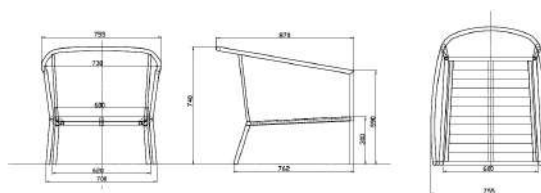

CN - LOMBOK OUTDOOR SOFA SET GREY/BEIGE/ASH BDO-LOM-245-GY-ASH

SPECIFICATIONS

Brand	GYMKHANA
Range	LOMBOK
Product Code	BDO-LOM-245-GY-ASH
Finish / Colour	GREY/BEIGE/ASH
Material	ALUMINIUM/FABRIC
Product Type	SOFA
Weather Resistant	YES
Quick Dry Foam Padding	YES
Foldable	NO
Arm Rest Material	ALUMINIUM

Cushion Colour	BEIGE
Cushion Material	FABRIC
Cushion	INCLUDED
High Durability	YES
Arm Rest Height (mm)	590
Seat Height (mm)	300
Backrest	FIXED
Rope Colour	ASH
Arm Rest Colour	ASH

LIFESTYLE IMAGE

DRAWING