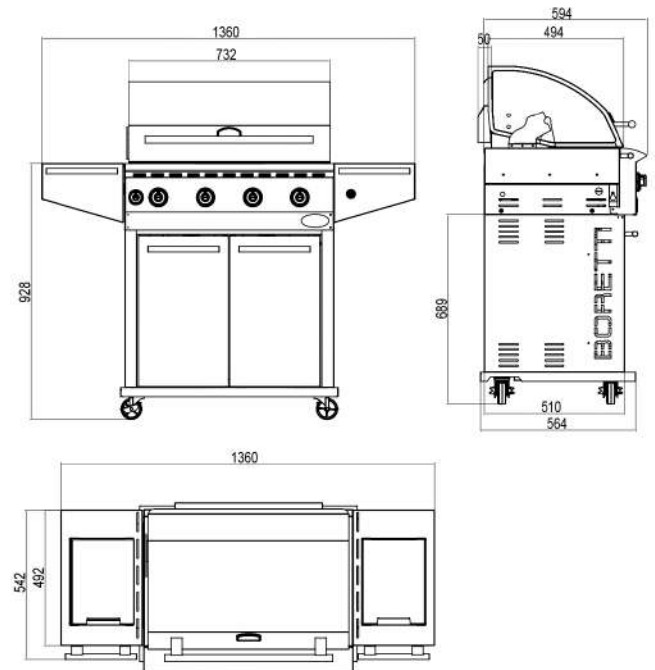

IBRIDO GAS/CHARCOAL BBQ MATT BLACK BOR-IBRIDO

SPECIFICATIONS

Brand	BORETTI	Type of Bulb	N/A
Range	IBRIDO	Burners Side	YES
Product Code	BOR-IBRIDO	Burners Main	YES
Finish / Colour	MATT BLACK	Warming rack	YES
Material	CAST IRON	Griddles	1 X CAST IRON
Product Type	BBQ GRILL	Grills	2 X CAST IRON
W X D X H	1360 X 560 X 1210	Built-in Thermometer	YES
Weight (KG)	85	Side Tables	2
Feet with Wheels	YES	Waste Bag	INTEGRATED
Portable	YES	Storage	2 X DOORS
Fuel	HYBRID		

LIFESTYLE IMAGE

DRAWING

Box contents: GAS/CHARCOAL BARBECUE