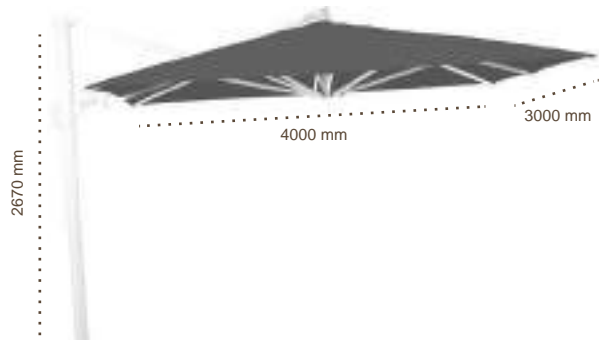

White/Grey

UMBRELLAS & CANOPIES

Barcelona
 Side Pole Umbrella
 with 360° Rotation
 UV50+ Canopy
 Aluminium Frame
 4000 x 3000 mm
 2670 mm Height

CODE	Colour	QAR	USD
GYM-UMB-BCN-WOBG	Wood Print/Beige	6670.00	1817.00
GYM-UMB-BCN-WODG	Wood Print/Dark Green	6670.00	1817.00
GYM-UMB-BCN-ANDB	Anthracite/Dark Blue	6500.00	1771.00
GYM-UMB-BCN-ANGY	Anthracite/Grey	6500.00	1771.00
GYM-UMB-BCN-WHGB	White/Beige	6500.00	1771.00
GYM-UMB-BCN-WHTU	White/Turquoise	6500.00	1771.00
GYM-UMB-BCN-WHGY	White/Grey	6500.00	1771.00