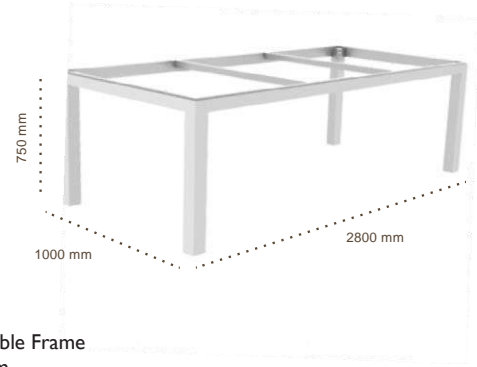

MARQUINIA MATT
(MM)

MATT BLACK
(MB)

Danli
Dining Table Frame
Aluminium

CODE	Colour	QAR	USD
JTK-01-000652	Charcoal	2400.00	654.00
JTK-01-000653	White	2400.00	654.00

Table Top
Porcelain Slab
6 mm Thickness

CODE	Slab Options	QAR	USD
BDO-TOP-DT-2210-C-SP	Statuario Polished	5080.00	1384.00
BDO-TOP-DT-2210-C-MP	Marquinia Polished	5080.00	1384.00
BDO-TOP-DT-2210-C-XX	Other	4500.00	1226.00