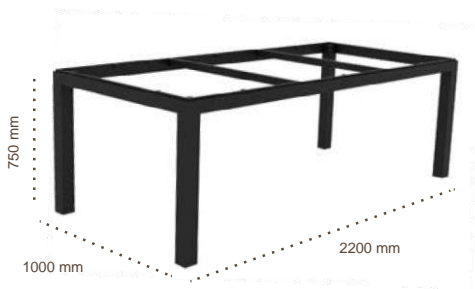

MARQUINIA MATT
(MM)

MATT BLACK
(MB)

Danli
Dining Table Frame
Aluminium

CODE	Colour	QAR	USD
JTK-01-000652	Charcoal	2400.00	654.00
JTK-01-000653	White	2400.00	654.00

Table Top
Porcelain Slab
6 mm Thickness

CODE	Slab Options	QAR	USD
BDO-TOP-DT-2210-C-SP	Statuario Polished	5080.00	1384.00
BDO-TOP-DT-2210-C-MP	Marquinia Polished	5080.00	1384.00
BDO-TOP-DT-2210-C-XX	Other	4500.00	1226.00