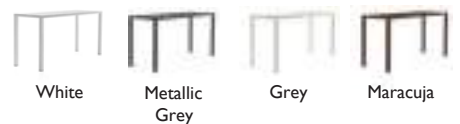

White

Metallic
Grey

Grey

Maracuja