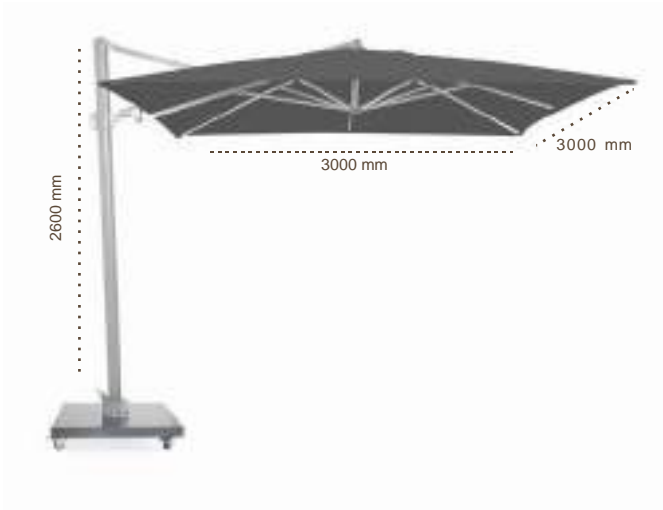

| Marte

COLOURS:

White

Mokka

Graphite

Calella
 Side Pole Umbrella
 with 360° Rotation
 UV50+ Canopy
 Aluminium Frame
 3000 x 3000 mm
 2600 mm Height

CODE	Colour	QAR	USD
GYM-UMB-CAL-WOBG	Wood Print/Beige	3230.00	880.00
GYM-UMB-CAL-WODG	Wood Print/Dark Green	3230.00	880.00
GYM-UMB-CAL-ANDB	Anthracite/Dark Blue	3130.00	853.00
GYM-UMB-CAL-ANGY	Anthracite/Grey	3130.00	853.00
GYM-UMB-CAL-WHBG	White/Beige	3130.00	853.00
GYM-UMB-CAL-WHTU	White/Turquoise	3130.00	853.00
GYM-UMB-CAL-WHGY	White/Grey	3130.00	853.00