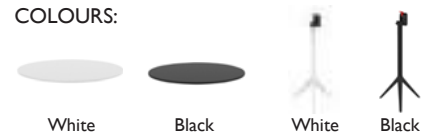

White

Black

White

Black