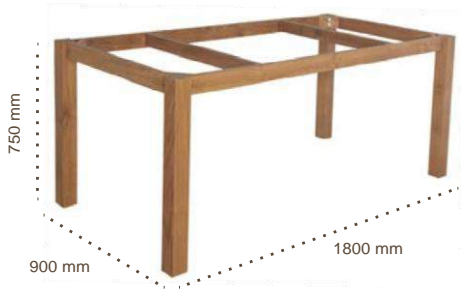

DINING & CAFÉ TABLES

Kata
Dining TableFrame
Teak

CODE	Colour	QAR	USD
BDO-KAT-450-TK	Teak	2060.00	561.00