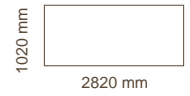

CODE	Colour	QAR	USD
JTK-01-000652	Charcoal	2400.00	654.00
JTK-01-000653	White	2400.00	654.00

Table Top
Porcelain Slab
6 mm Thickness

CODE	Slab Options	QAR	USD
BDO-TOP-DT-2210-C-SP	Statuario Polished	5080.00	1384.00
BDO-TOP-DT-2210-C-MP	Marquinia Polished	5080.00	1384.00
BDO-TOP-DT-2210-C-XX	Other	4500.00	1226.00

CODE	Colour	QAR	USD
JTK-01-001629	Charcoal	3050.00	831.00
JTK-01-000695	White	3050.00	831.00

Table Top
Porcelain Slab
6 mm Thickness

CODE	Slab Options	QAR	USD
BDO-TOP-DT-2810-C-SP	Statuario Polished	5430.00	1480.00
BDO-TOP-DT-2810-C-MP	Marquinia Polished	5430.00	1480.00
BDO-TOP-DT-2810-C-XX	Other	4900.00	1335.00

| Danli

SLAB OPTIONS: (Replace XX with colour suffix when ordering)

COLOURS: