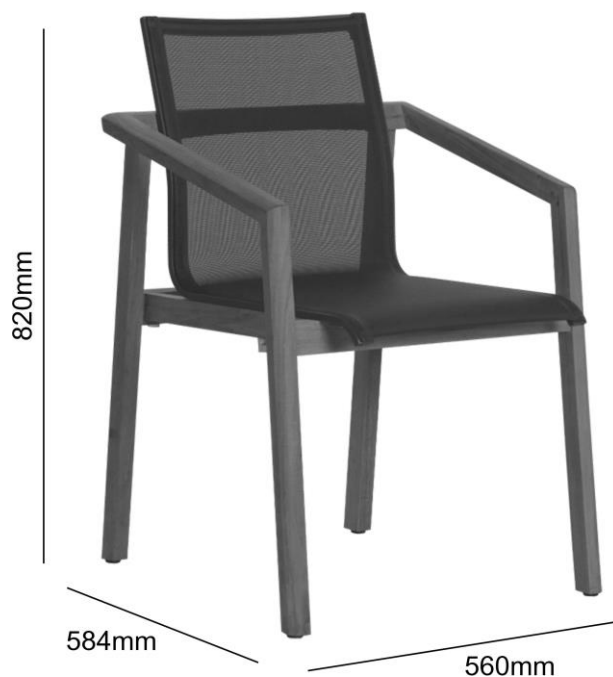

TEKURA

TEKURA OUTDOOR DINING CHAIR 560X584X820 MM TEAK/SLATE GREY

LSJ-FA02307
TEAK/SLATE GREY

SPECIFICATIONS

Brand	LES JARDINS
Range	TEKURA
Product Code	LSJ-FA02307
Finish / Colour	TEAK/SLATE GREY
Material	TEAK/BATYLINE
Product Type	DINING CHAIR
W X D X H	560 X 584 X 820
Net Weight (KG)	5
Seat Height (MM)	450

Seat Depth (MM)	420
Armrest Height(MM)	600
Backrest	FIXED
Armrest Material	TEAK
Armrest Finish	TEAK
High Durability	YES
Weather Resistant	YES
Stackable	YES

IMAGE

DRAWING

Box Contents: DINING CHAIR

Disclaimer: The finish shown in the lifestyle image may not represent the actual finish.