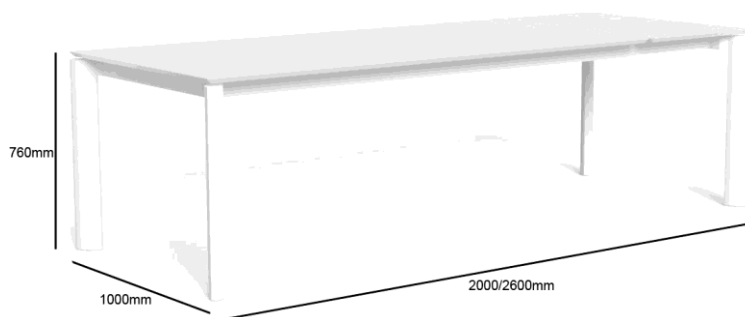

MILO ALU

MILO ALU OUTDOOR EXTENDABLE DINING TABLE 2000/2600X1000MM WHITE

SPECIFICATIONS

TLT-MLOTPCER200-B
WHITE

Brand	TALENTI
Range	MILO ALU
Product Code	TLT-MLOTPCER200-B
Finish / Colour	WHITE
Material	ALUMINIUM/CERAMIC
Product Type	DINING TABLE
W X D X H	1000 X 2600 X 760
Net Weight (KG)	69
Base Finish	WHITE

Base Material	ALUMINIUM
Extendable	YES
High Durability	YES
Table Seats	8
Table Top	INCLUDED
Table Top Finish	WHITE
Table Top Material	CERAMIC
To Be Assembled	YES
Weather Resistant	YES

IMAGE

DRAWING

Disclaimer: The finish shown in the lifestyle image may not represent the actual finish.