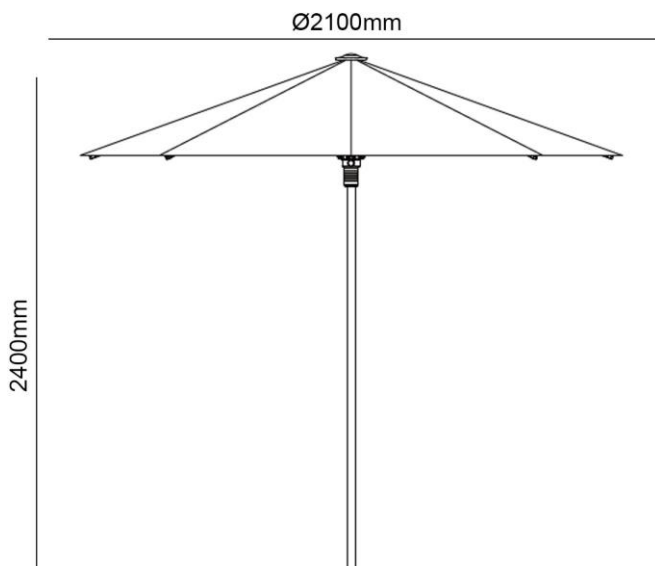

DRAWING

Box Contents: UMBRELLA

Disclaimer: The finish shown in the lifestyle image may not represent the actual finish.

For more information about this product, please contact us: info@gastronomicfood.com
Tel. No. +974426 74951/+974 74409992