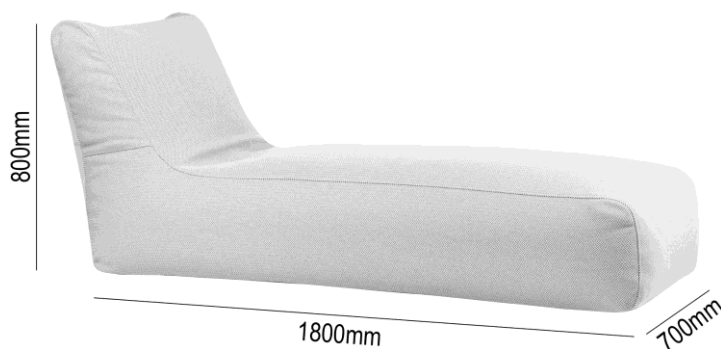

Box Contents: SUNBED BEAN BAG

Disclaimer: The finish shown in the lifestyle image may not represent the actual finish.

For more information about this product, please contact us: info@gastronomicfood.com
Tel. No. +974426 74951/+974 74409992