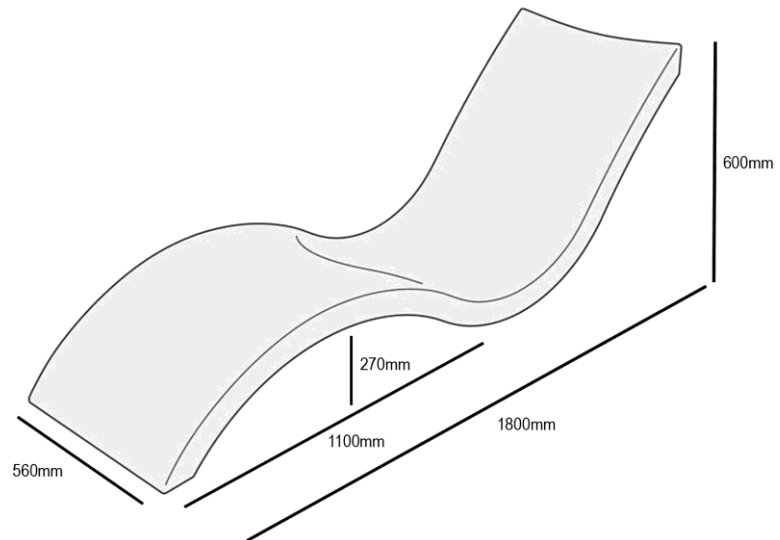

GYMKHANA

GYMKHANA OUTDOOR IN-POOL SUNBED UV20 1800X600X560 MM PORCELAIN WHITE

GYM-IPL-401-WH
PORCELAIN WHITE

SPECIFICATIONS

Brand	GYMKHANA	Net Weight (KG)	15
Range	GYMKHANA	For Use In	UP TO 23CM OF WATER
Product Code	GYM-IPL-401-WH	UV Resistance	UV 20
Finish / Colour	PORCELAIN WHITE	Cushion	NOT INCLUDED
Material	POLYETHYLENE	Cushion Recommended	GYM-IPL-580-BL
Product Type	SUNBED	High Durability	YES
W X D X H	1800 X 600 X 560	Weather Resistant	YES
Backrest	FIXED		

IMAGE

DRAWING

Box Contents: IN-POOL SUNBED

Disclaimer: The finish shown in the lifestyle image may not represent the actual finish.

For more information about this product, please contact us: info@gastronomicfood.com
Tel. No. +974426 74951/+974 74409992