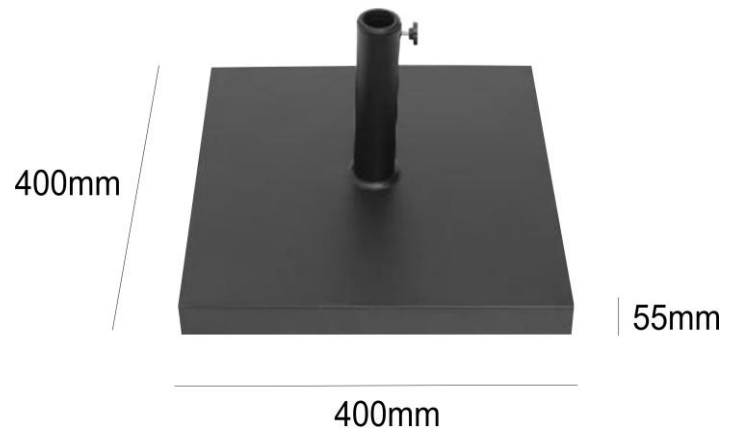

DRAWING

Box Contents: UMBRELLA BASE

Disclaimer: The finish shown in the lifestyle image may not represent the actual finish.

For more information about this product, please contact us: info@gastronomicfood.com
Tel. No. +974426 74951/+974 74409992