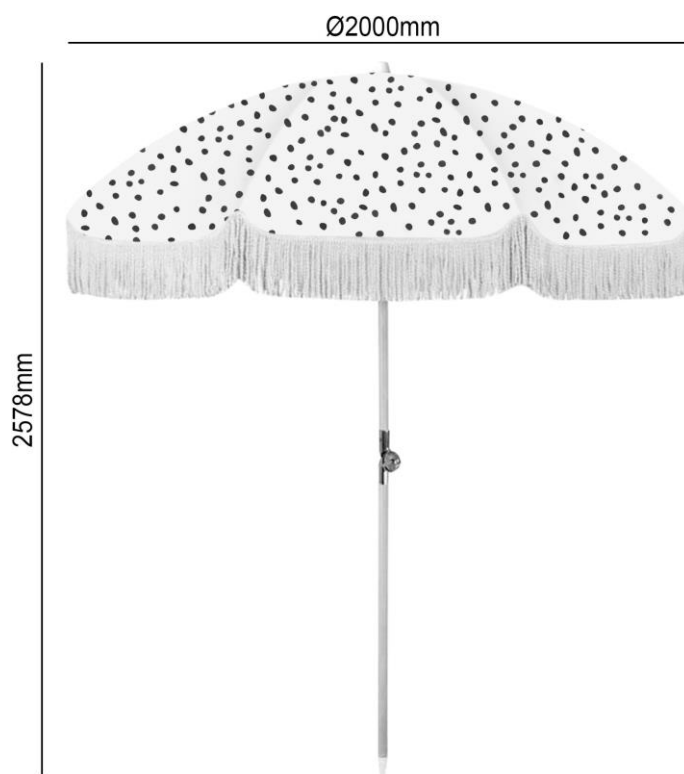

## UMBRELLAS

BOHO BEACH OUTDOOR CENTRE POLE UMBRELLA DIA. 2000X2578 MM BLACK DOT

**GYM-UMB-BU-304B-BD**  
BLACK DOT

### SPECIFICATIONS

Brand	GYMKHANA	Canvas Finish	BLACK/ANTIQUÉ WHITE
Range	UMBRELLAS	Base	NOT INCLUDED
Product Code	GYM-UMB-BU-304B-BD	Base Required	GYM-BAS-BB-06-BK/GYM-BAS-GRAN50
Finish / Colour	BLACK DOT	Rotation	YES
Material	POLY COTTON CANVAS/BEECH WOOD	Foldable	YES
Product Type	UMBRELLA	To Be Assembled	NO
Dia X H	2000 X 2578	UV Resistance	UV50+
Net Weight (KG)	4.49	Recommended Use	RESIDENTIAL
Pole	INCLUDED	High Durability	YES
Pole Material	BEECH WOOD	Weather Resistant	YES
Canvas Material	POLLY-COTTON		

### IMAGE

### DRAWING

Box Contents: UMBRELLA, CARRY BAG

Disclaimer: The finish shown in the lifestyle image may not represent the actual finish.