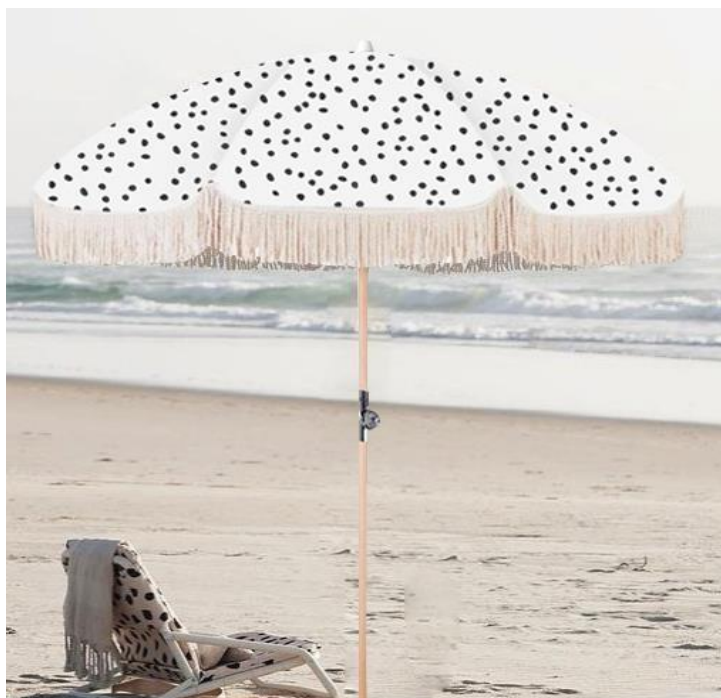

## UMBRELLAS

BOHO BEACH OUTDOOR CENTRE POLE UMBRELLA DIA. 2000X2578 MM BLACK DOT

**GYM-UMB-BU-304B-BD**  
BLACK DOT

### SPECIFICATIONS

Brand	GYMKHANA	Canvas Finish	BLACK/ANTIQUÉ WHITE
Range	UMBRELLAS	Base	NOT INCLUDED
Product Code	GYM-UMB-BU-304B-BD	Base Required	GYM-BAS-BB-06-BK/GYM-BAS-GRAN50
Finish / Colour	BLACK DOT	Rotation	YES
Material	POLY COTTON CANVAS/BEECH WOOD	Foldable	YES
Product Type	UMBRELLA	To Be Assembled	NO
Dia X H	2000 X 2578	UV Resistance	UV50+
Net Weight (KG)	4.49	Recommended Use	RESIDENTIAL
Pole	INCLUDED	High Durability	YES
Pole Material	BEECH WOOD	Weather Resistant	YES
Canvas Material	POLLY-COTTON		

### IMAGE

### DRAWING

Box Contents: UMBRELLA, CARRY BAG

Disclaimer: The finish shown in the lifestyle image may not represent the actual finish.